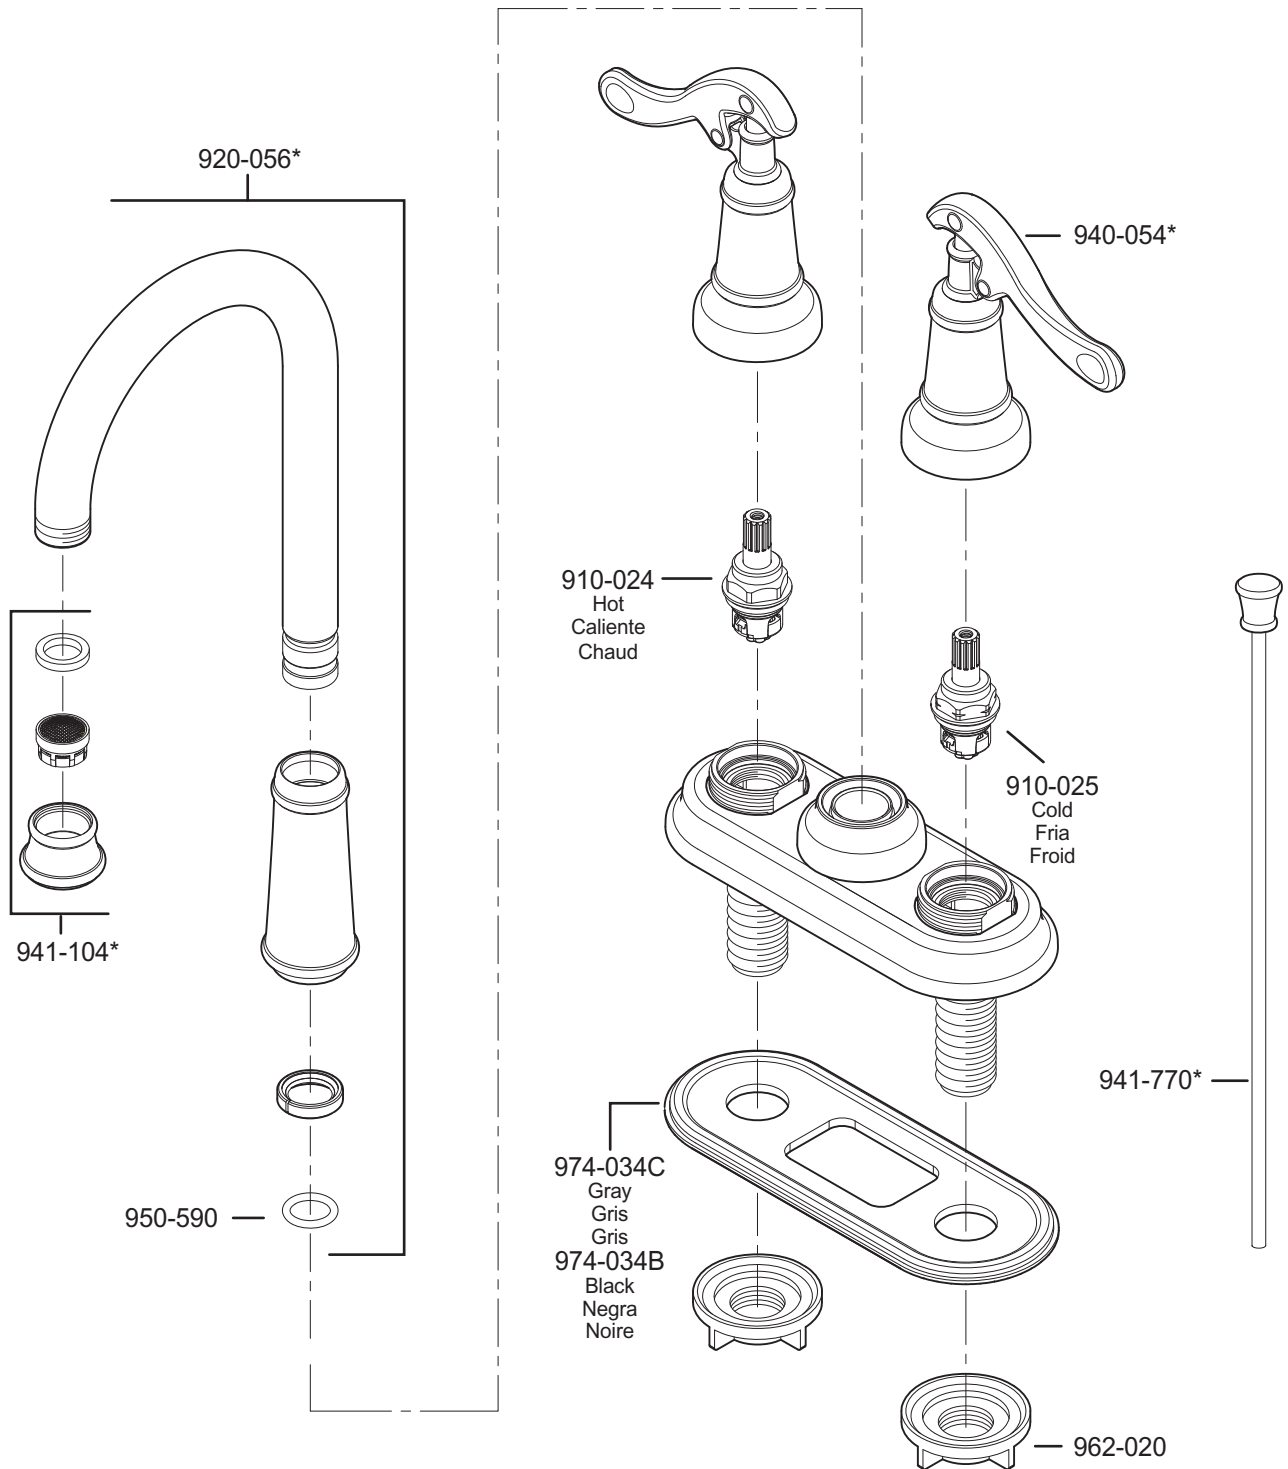

PARTS EXPLOSION

43 Series Ashfield™ Collection 4" Centerset Lavatory Faucet

FINISHES * Indicates Finish

A Polished Chrome	M Almond	U Rustic Bronze
B Black	N Antique Bronze	V PVD Polished Brass
E Rustic Pewter	P Polished Brass	W White
D PVD Polished Nickel	Q Satin Brass	Y Tuscan Bronze
J PVD Brushed Nickel	R Copper	Z Oil-Rubbed Bronze
K Satin Nickel	S Stainless Steel	
L Satin Stainless	T Biscuit	