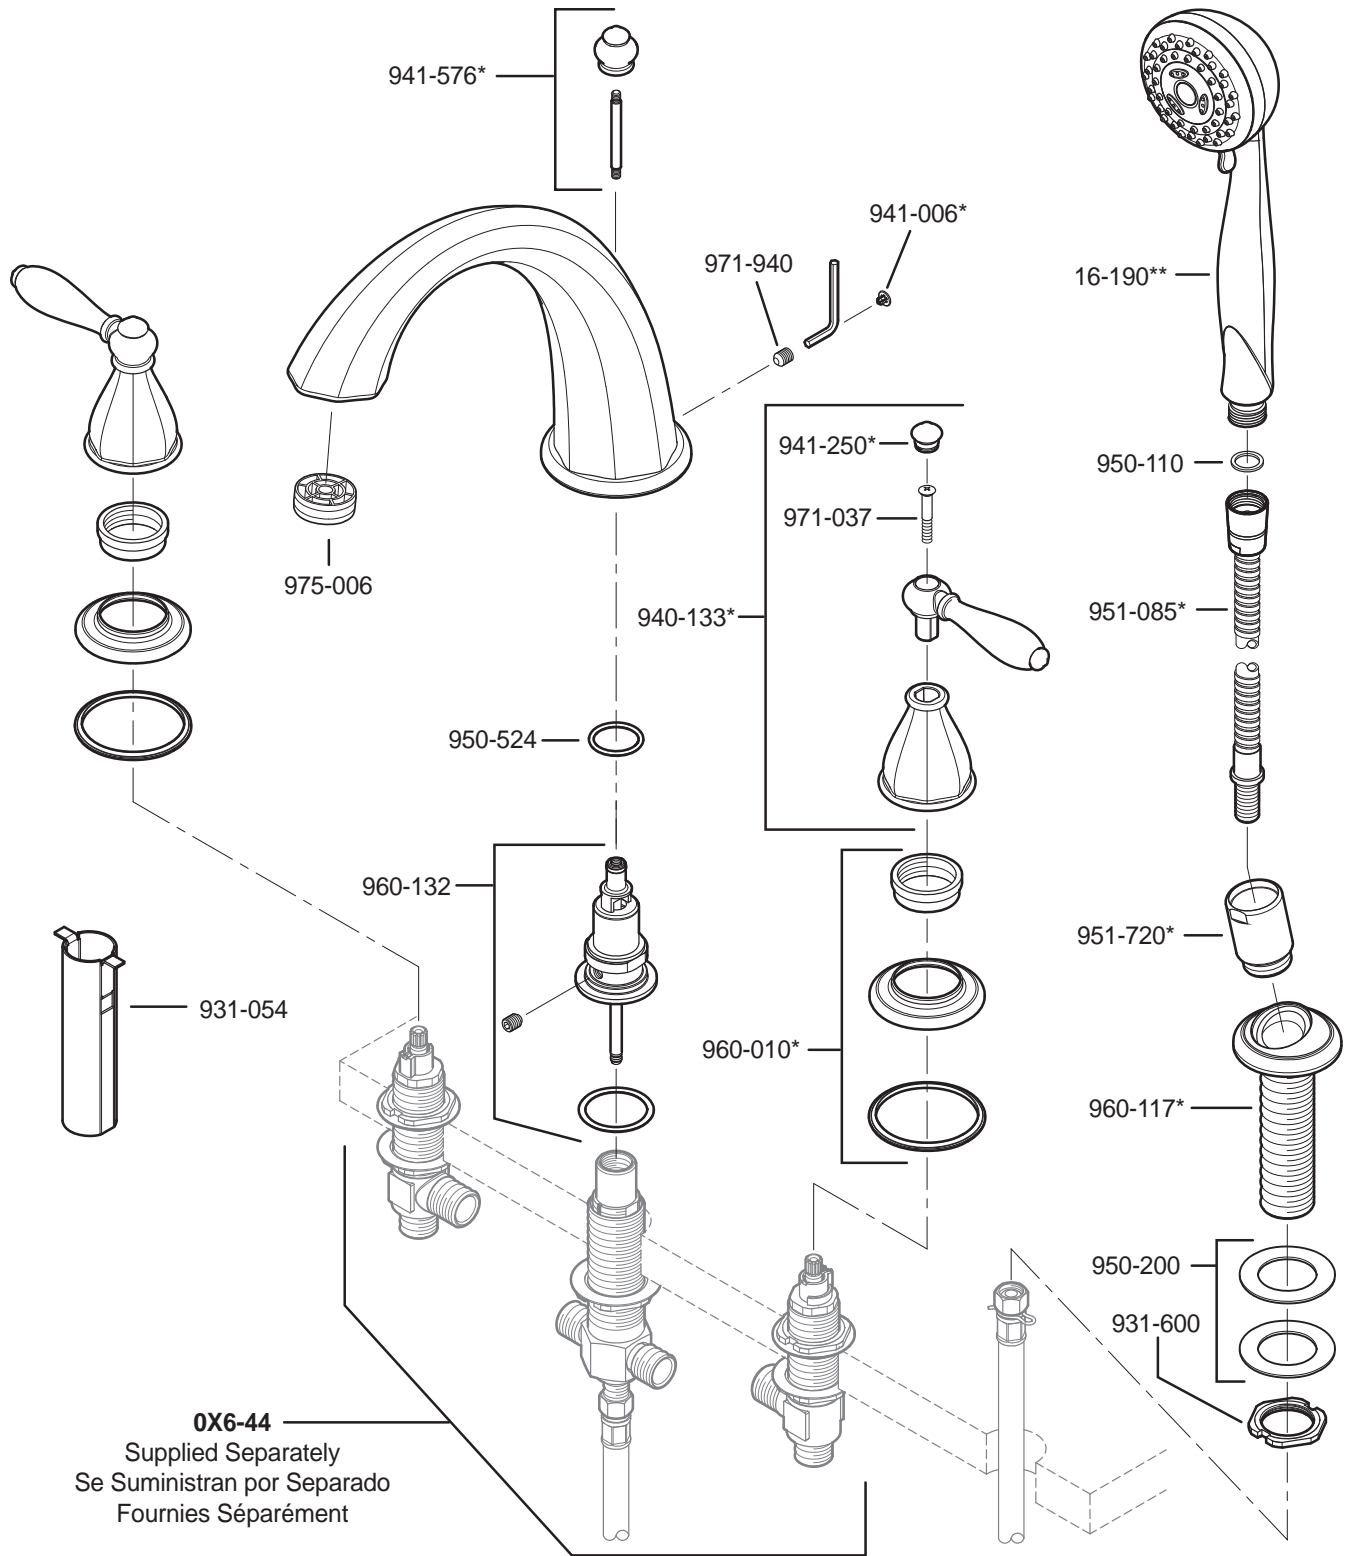

PARTS EXPLOSION

RT6 Series Portola™ 4 Hole Roman Tub Trim

OX6-44
 Supplied Separately
 Se Suministran por Separado
 Fournies Séparément

FINISHES * Indicates Finish

- | | | |
|-----------------------|-------------------|----------------------|
| A Polished Chrome | M Almond | U Rustic Bronze |
| B Black | N Antique Bronze | V PVD Polished Brass |
| E Rustic Pewter | P Polished Brass | W White |
| D PVD Polished Nickel | Q Satin Brass | Y Tuscan Bronze |
| J PVD Brushed Nickel | R Copper | Z Oil-Rubbed Bronze |
| K Satin Nickel | S Stainless Steel | |
| L Satin Stainless | T Biscuit | |

All finishes not available on all parts

1-800-PFAUCET www.pricepfinder.com
 19701 DaVinci, Lake Forest, CA 92610

08/08/08

Price Pfister