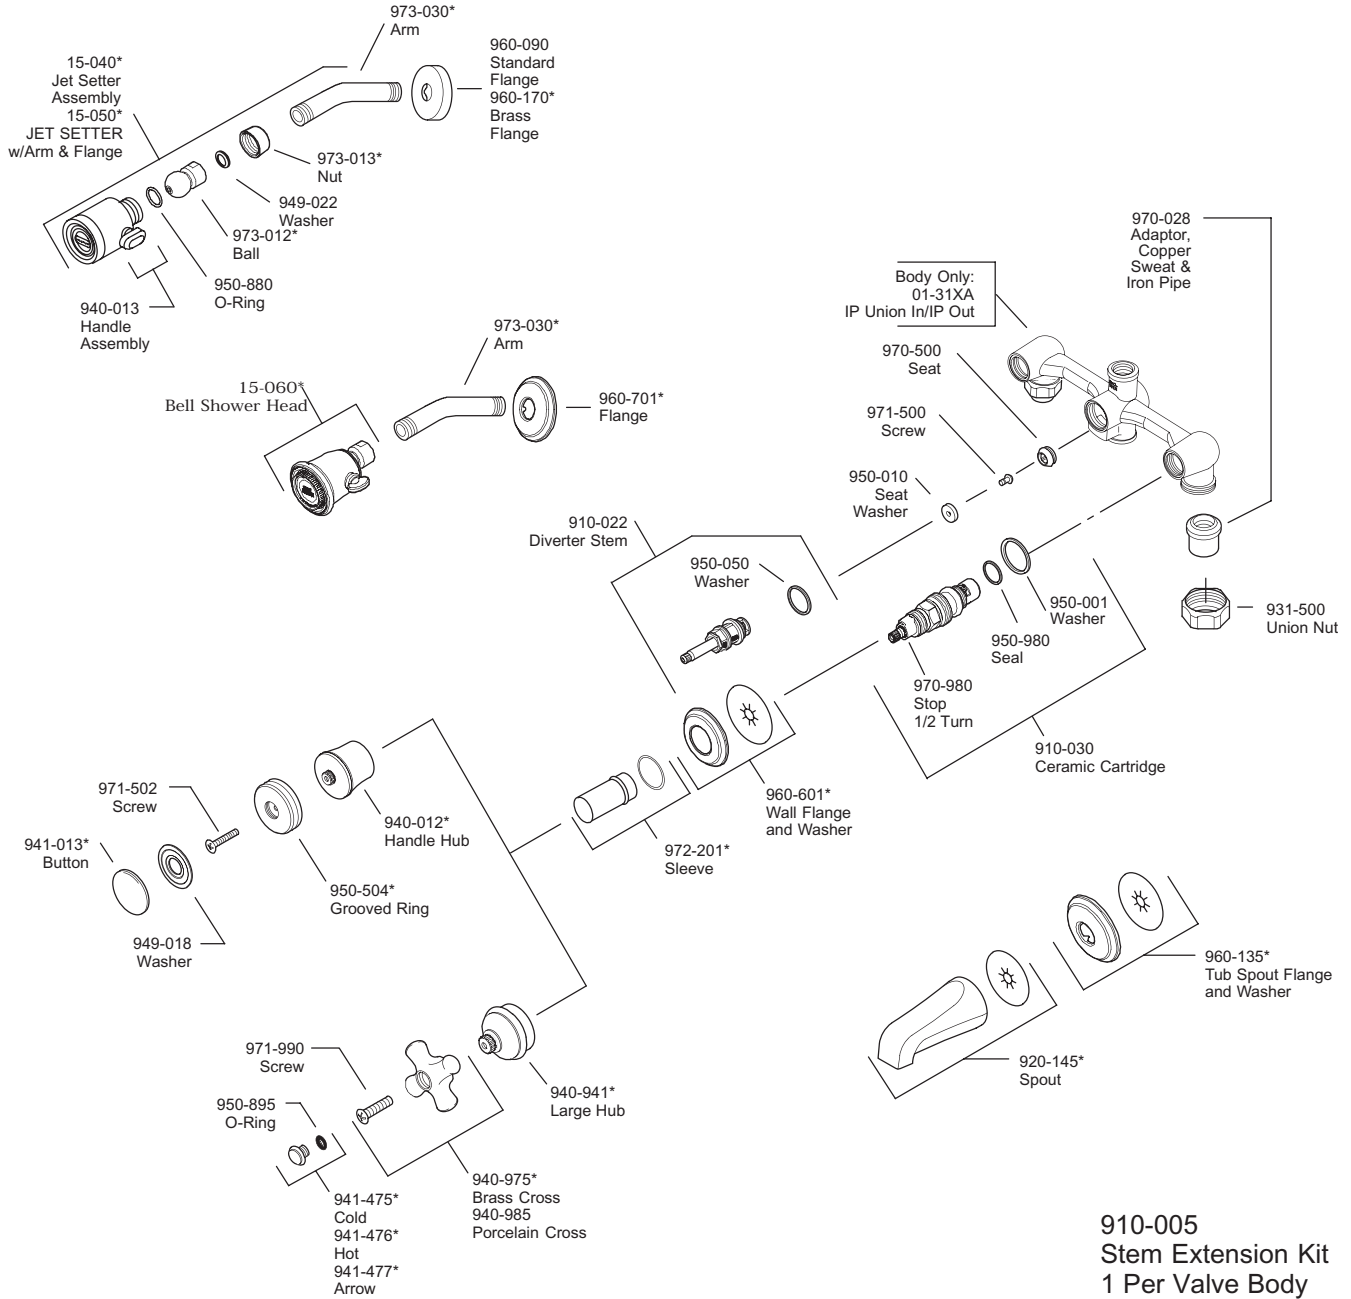

PARTS EXPLOSION

01 Series Three-Handle Tub & Shower

FINISHES * Indicates Finish

A Polished Chrome	L Satin Stainless	S Stainless Steel
B Black	M Almond	T Biscuit
E Rustic Pewter	N Antique Bronze	U Rustic Bronze
D PVD Polished Nickel	P Polished Brass	V PVD Polished Brass
J PVD Brushed Nickel	Q Satin Brass	W White
K Satin Nickel	R Copper	Z Oil-Rubbed Bronze

All finishes not available on all parts

1-800-PFAUCET www.pricepfister.com
19701 DaVinci, Lake Forest, CA 92610

Price Pfister®
Pf freshest Ideas in Pf faucets.

10/14/05