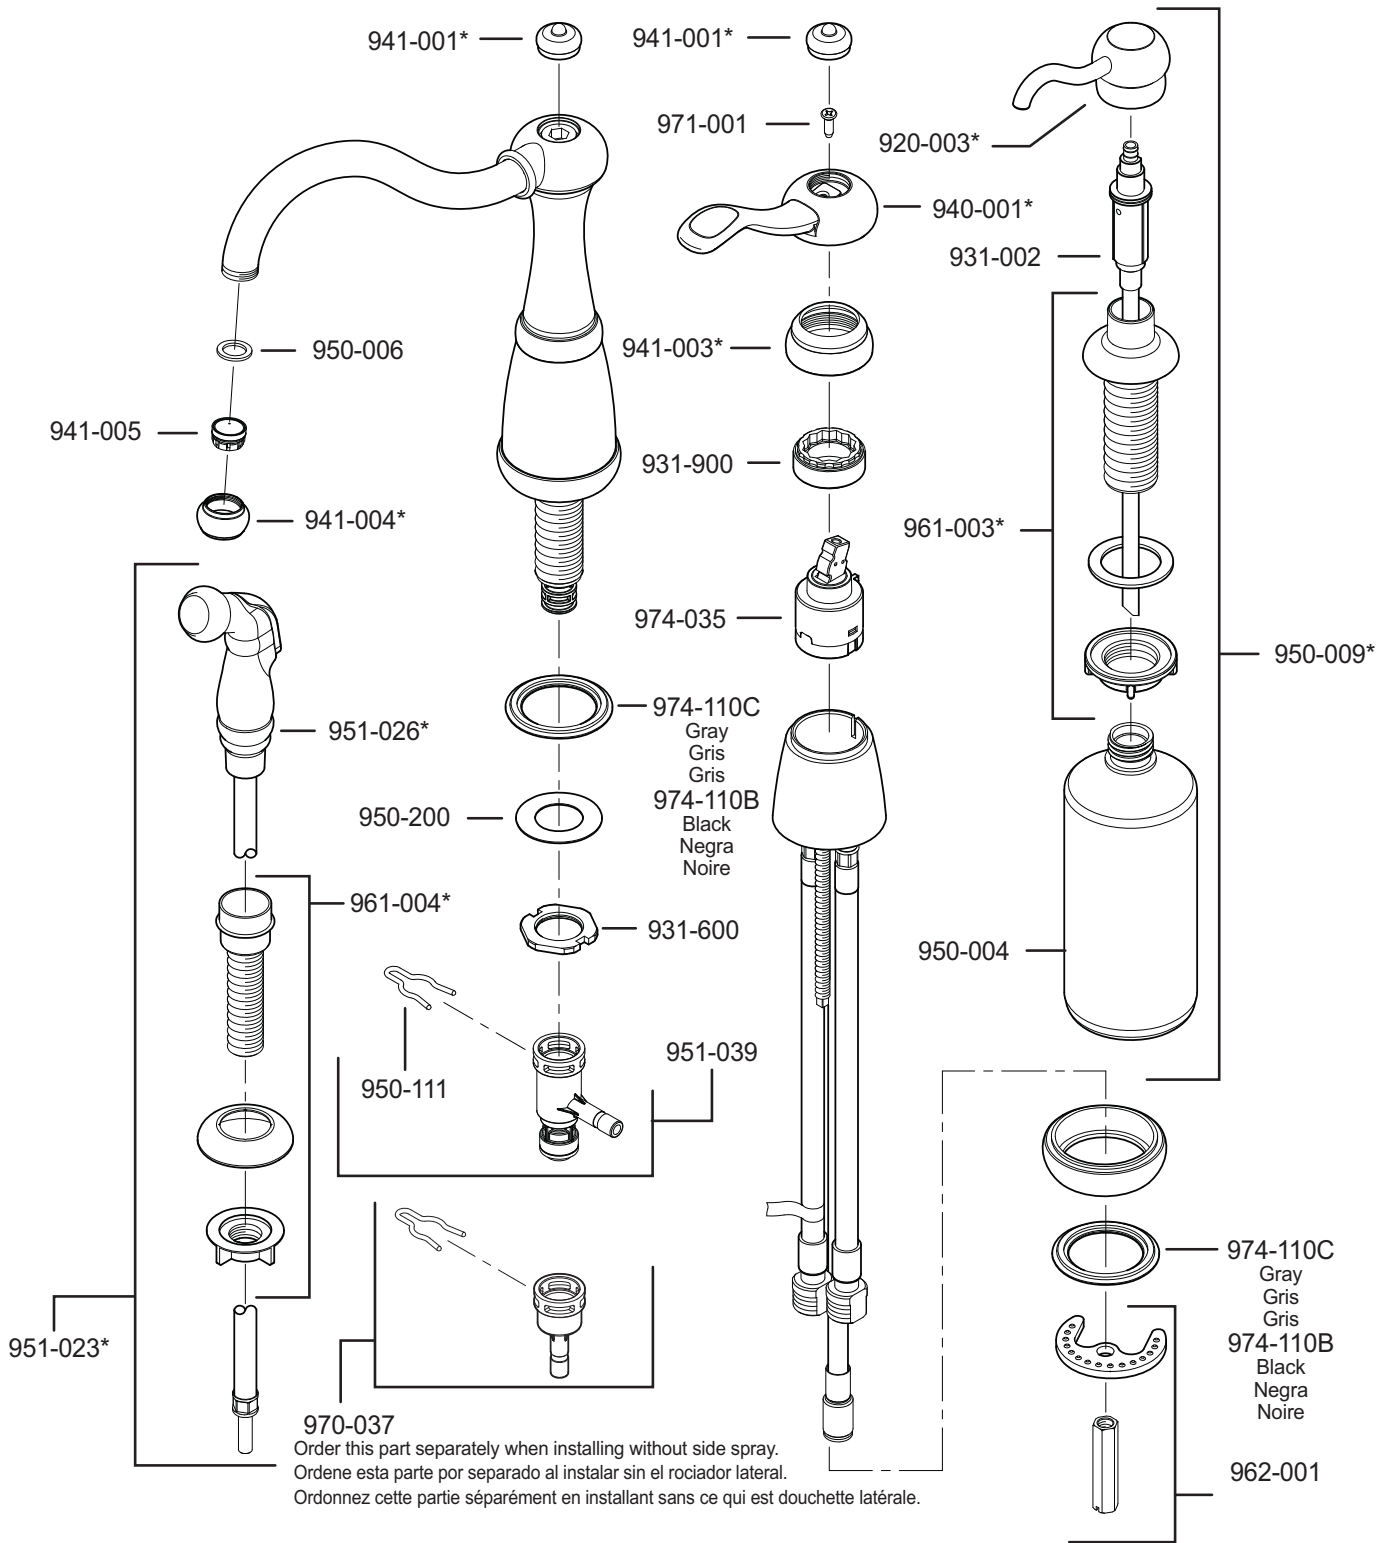

# PARTS EXPLOSION

## 26 Series Marielle™ Kitchen Faucet

### FINISHES \* Indicates Finish

A Polished Chrome	M Almond	U Rustic Bronze
B Black	N Antique Bronze	V PVD Polished Brass
E Rustic Pewter	P Polished Brass	W White
D PVD Polished Nickel	Q Satin Brass	Y Tuscan Bronze
J PVD Brushed Nickel	R Copper	Z Oil-Rubbed Bronze
K Satin Nickel	S Stainless Steel	
L Satin Stainless	T Biscuit	

All finishes not available on all parts

1-800-PFAUCET [www.pricepfinder.com](http://www.pricepfinder.com)  
19701 DaVinci, Lake Forest, CA 92610

07/15/08

Price Pfister