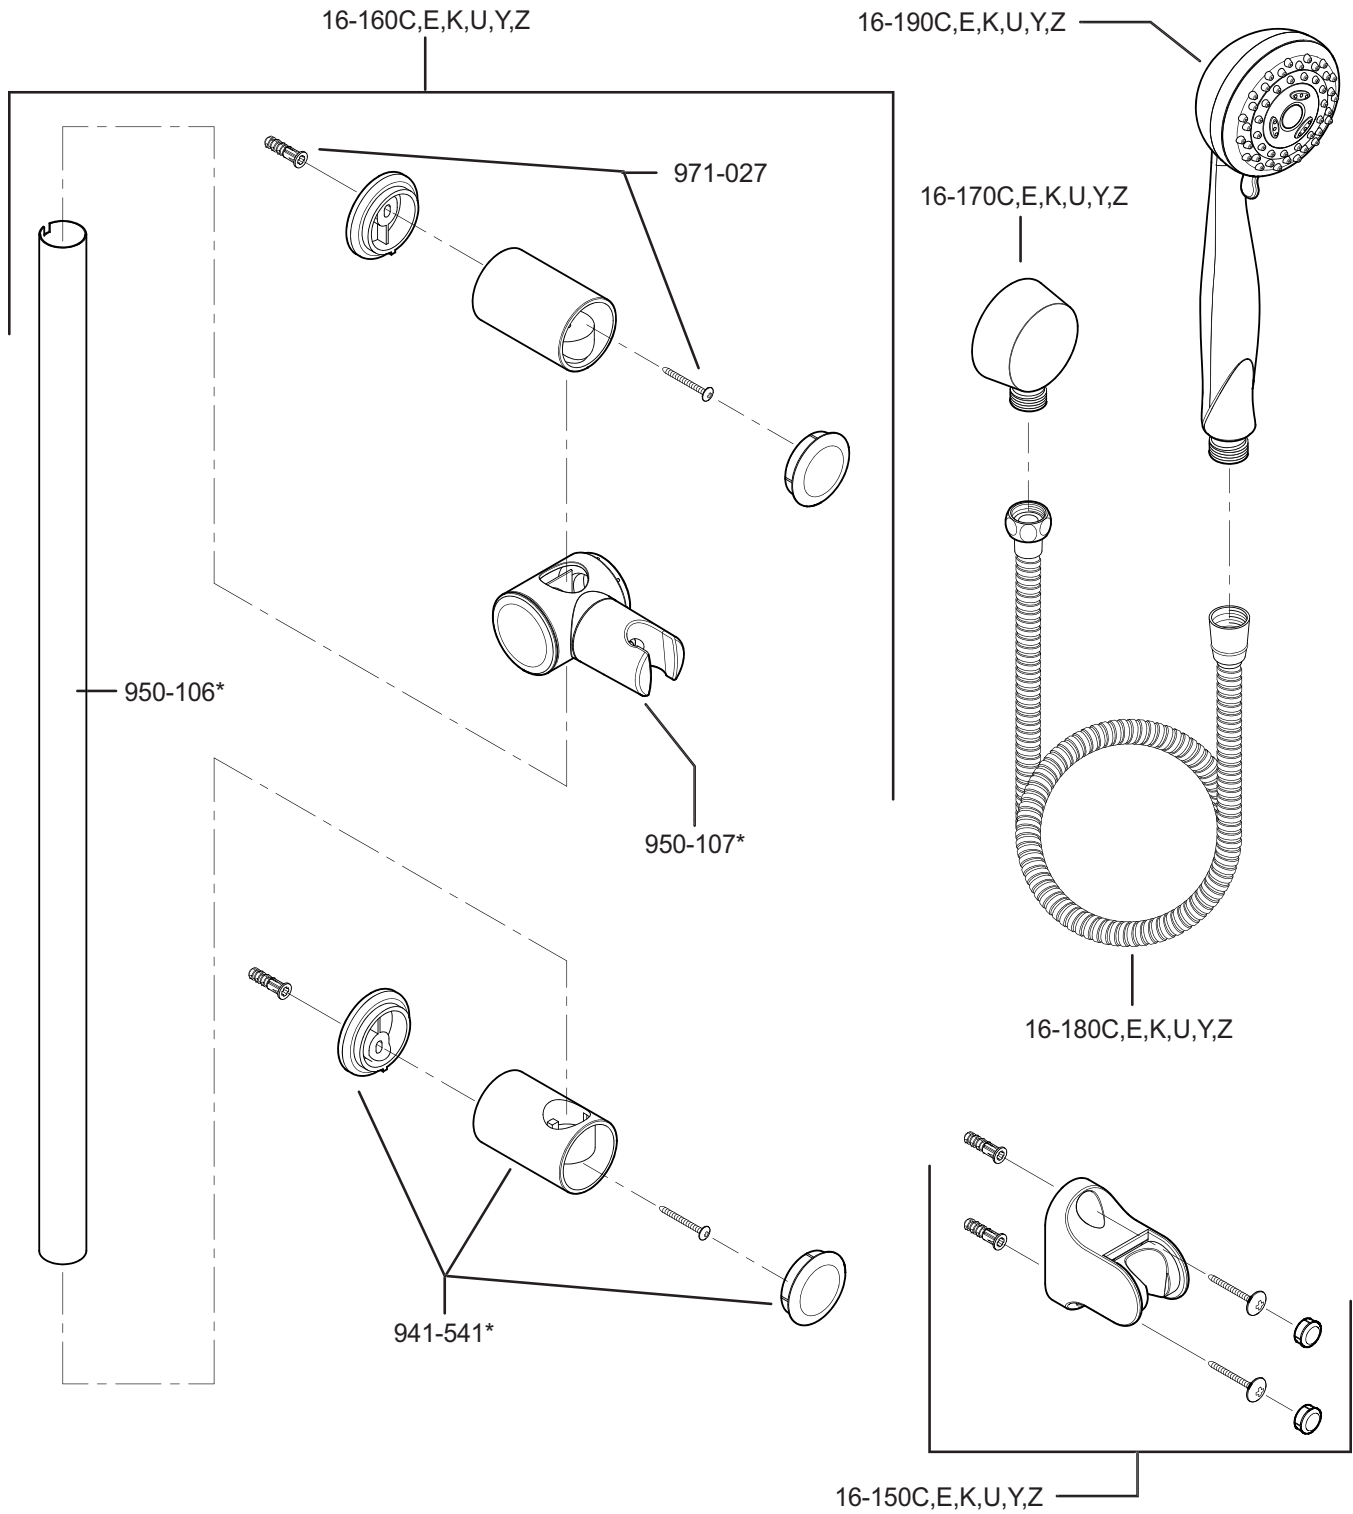

PARTS EXPLOSION

16 Series Handheld Shower

FINISHES * Indicates Finish

A Polished Chrome	M Almond	U Rustic Bronze
B Black	N Antique Bronze	V PVD Polished Brass
E Rustic Pewter	P Polished Brass	W White
D PVD Polished Nickel	Q Satin Brass	Y Tuscan Bronze
J PVD Brushed Nickel	R Copper	Z Oil-Rubbed Bronze
K Satin Nickel	S Stainless Steel	
L Satin Stainless	T Biscuit	

All finishes not available on all parts

1-800-PFAUCET www.pricepfinder.com
19701 DaVinci, Lake Forest, CA 92610

07/15/08

Price Pfister