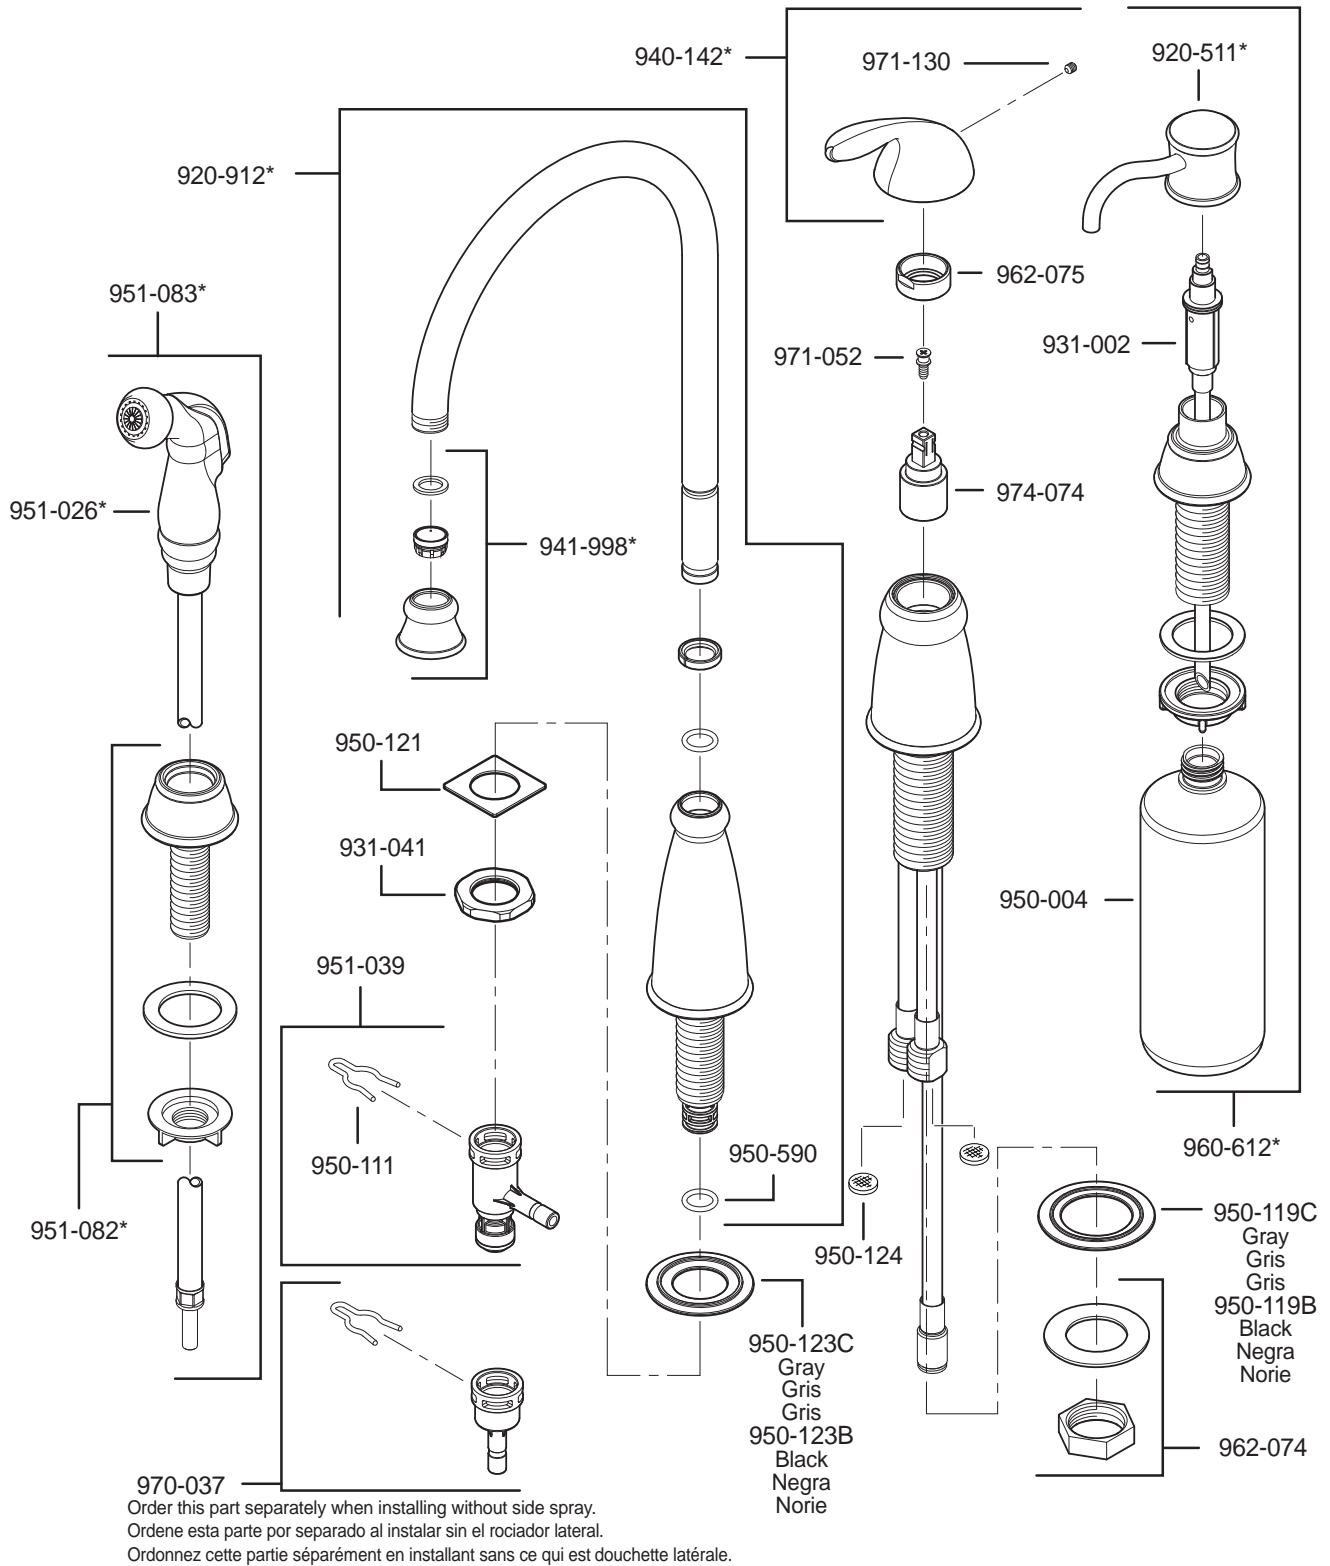

# PARTS EXPLOSION

## 26 Series Avalon™ Kitchen Faucet

**FINISHES \* Indicates Finish**

A Polished Chrome	L Satin Stainless	T Biscuit
B Black	M Almond	U Rustic Bronze
D PVD Polished Nickel	N Antique Bronze	V PVD Polished Brass
E Rustic Pewter	P Polished Brass	W White
J PVD Brushed Nickel	Q Satin Brass	Y Tuscan Bronze
G Velvet Aged Bronze	R Copper	Z Oil-Rubbed Bronze
K Satin Nickel	S Stainless Steel	