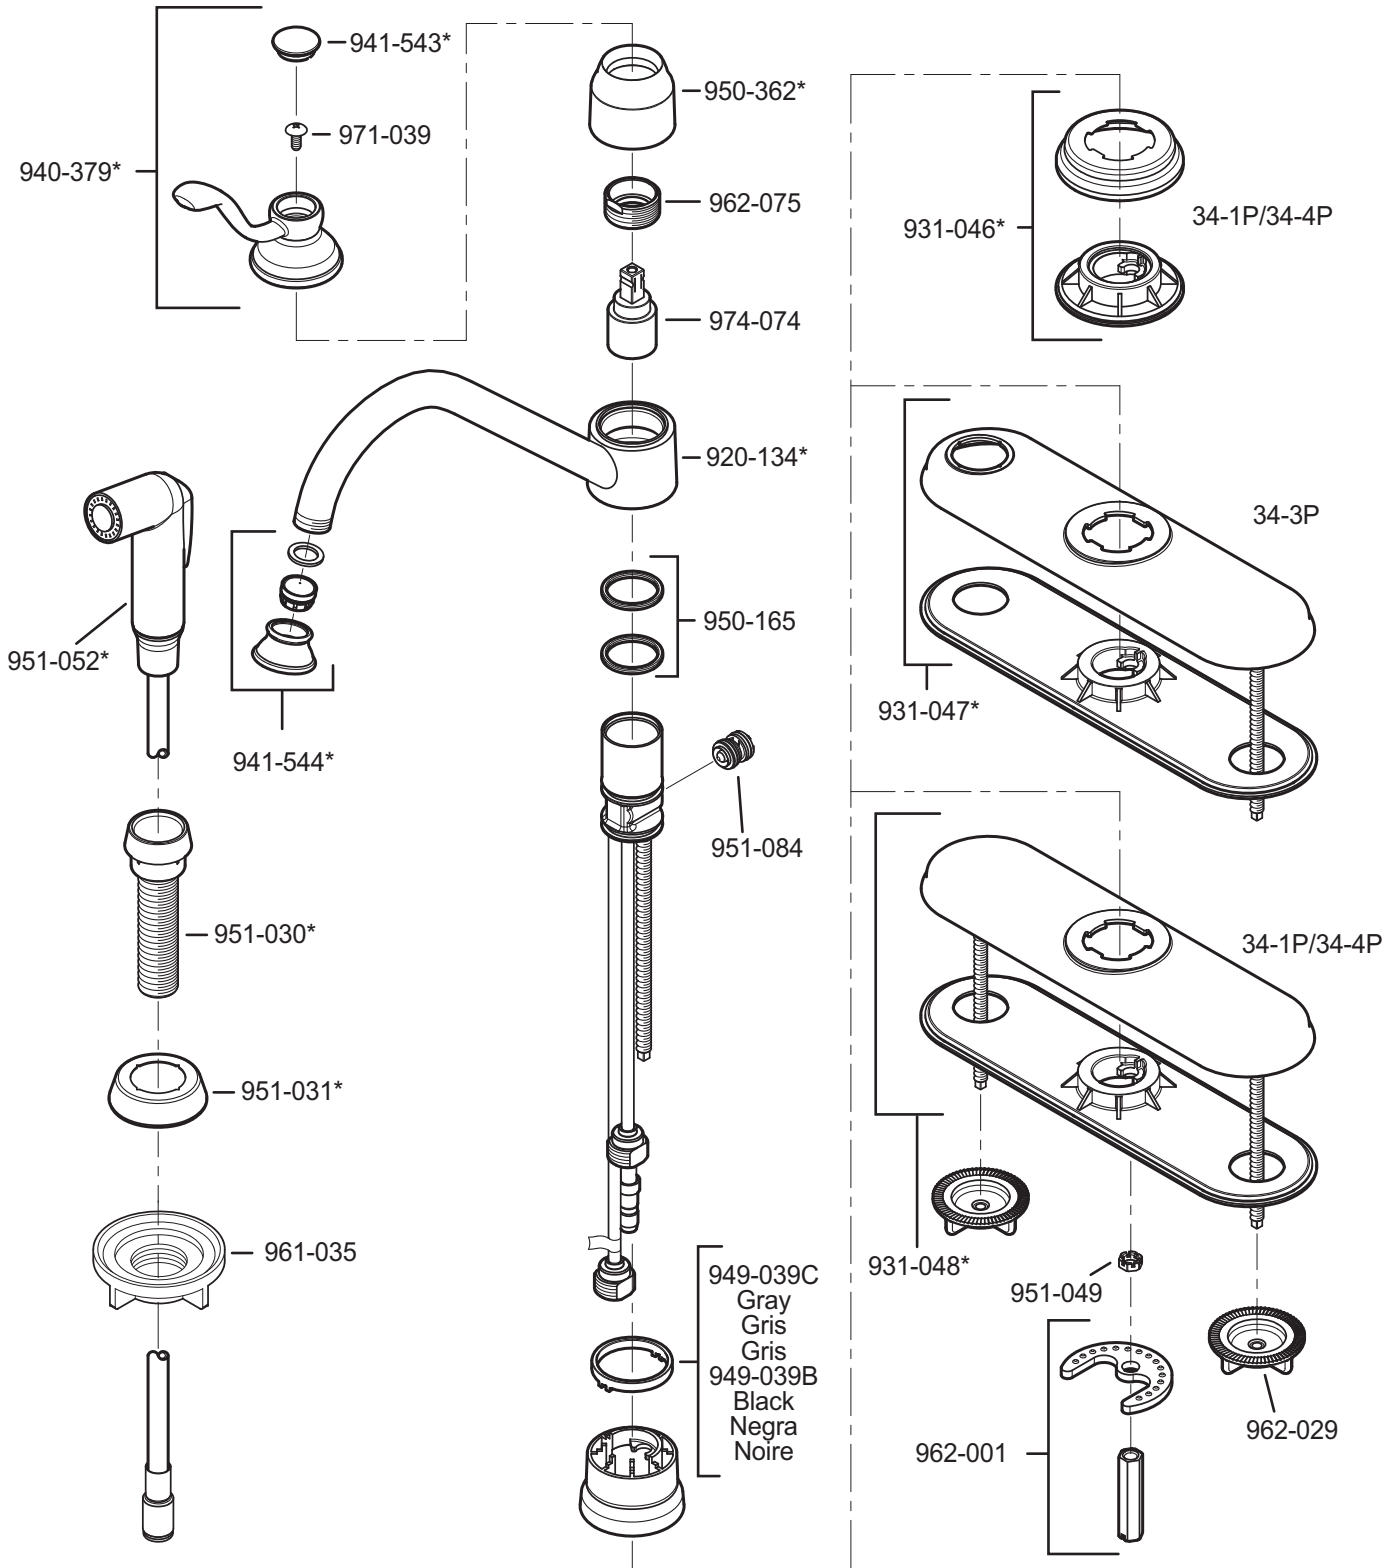

PARTS EXPLOSION

34 Series Portland™ Collection Single-Control Kitchen Faucet

FINISHES * Indicates Finish

A Polished Chrome	M Almond	U Rustic Bronze
B Black	N Antique Bronze	V PVD Polished Brass
E Rustic Pewter	P Polished Brass	W White
D PVD Polished Nickel	Q Satin Brass	Y Tuscan Bronze
J PVD Brushed Nickel	R Copper	Z Oil-Rubbed Bronze
K Satin Nickel	S Stainless Steel	
L Satin Stainless	T Biscuit	

All finishes not available on all parts

1-800-PFAUCET www.pricepfinder.com
19701 DaVinci, Lake Forest, CA 92610

07/15/08

Price Pfister