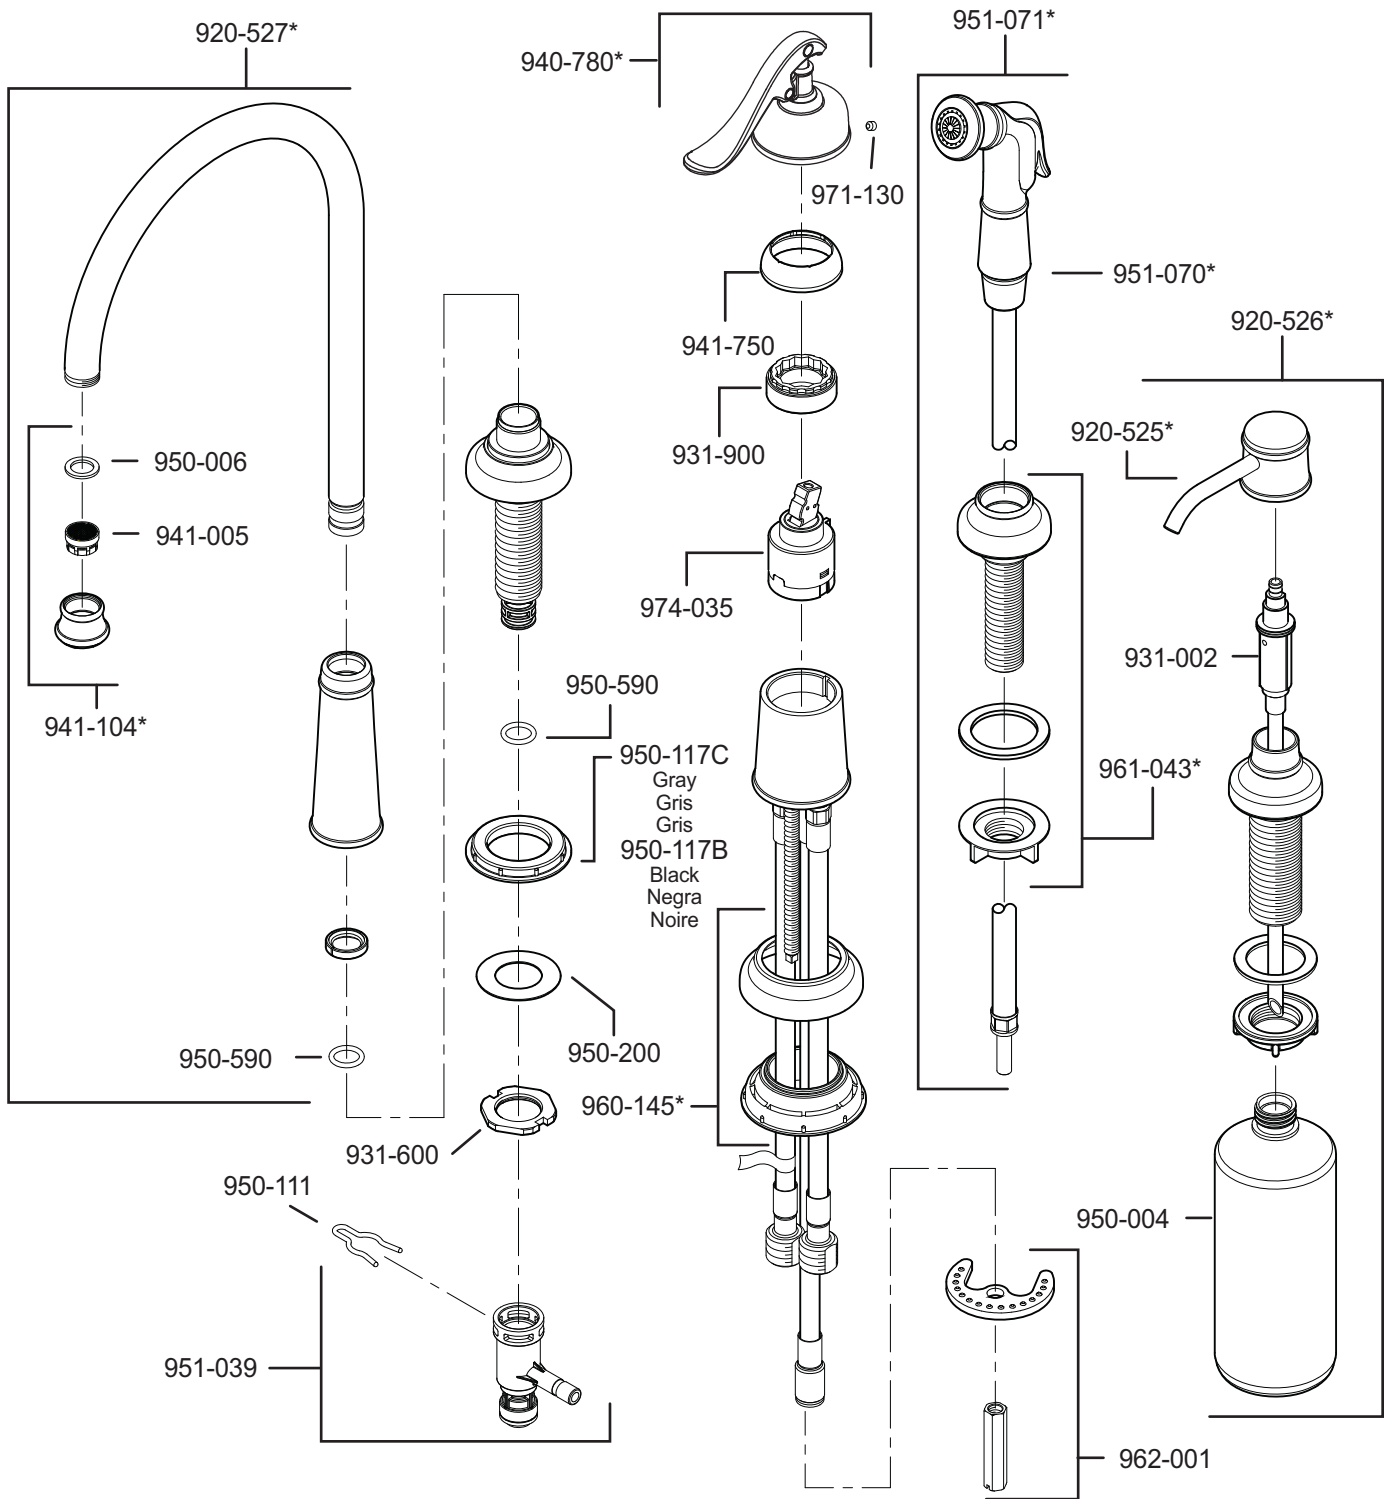

PARTS EXPLOSION

26 Series Ashfield™ Kitchen Faucet

FINISHES * Indicates Finish

A Polished Chrome	M Almond	U Rustic Bronze
B Black	N Antique Bronze	V PVD Polished Brass
E Rustic Pewter	P Polished Brass	W White
D PVD Polished Nickel	Q Satin Brass	Y Tuscan Bronze
J PVD Brushed Nickel	R Copper	Z Oil-Rubbed Bronze
K Satin Nickel	S Stainless Steel	
L Satin Stainless	T Biscuit	

All finishes not available on all parts

1-800-PFAUCET www.pricepfinder.com
19701 DaVinci, Lake Forest, CA 92610

07/15/08

Price Pfister