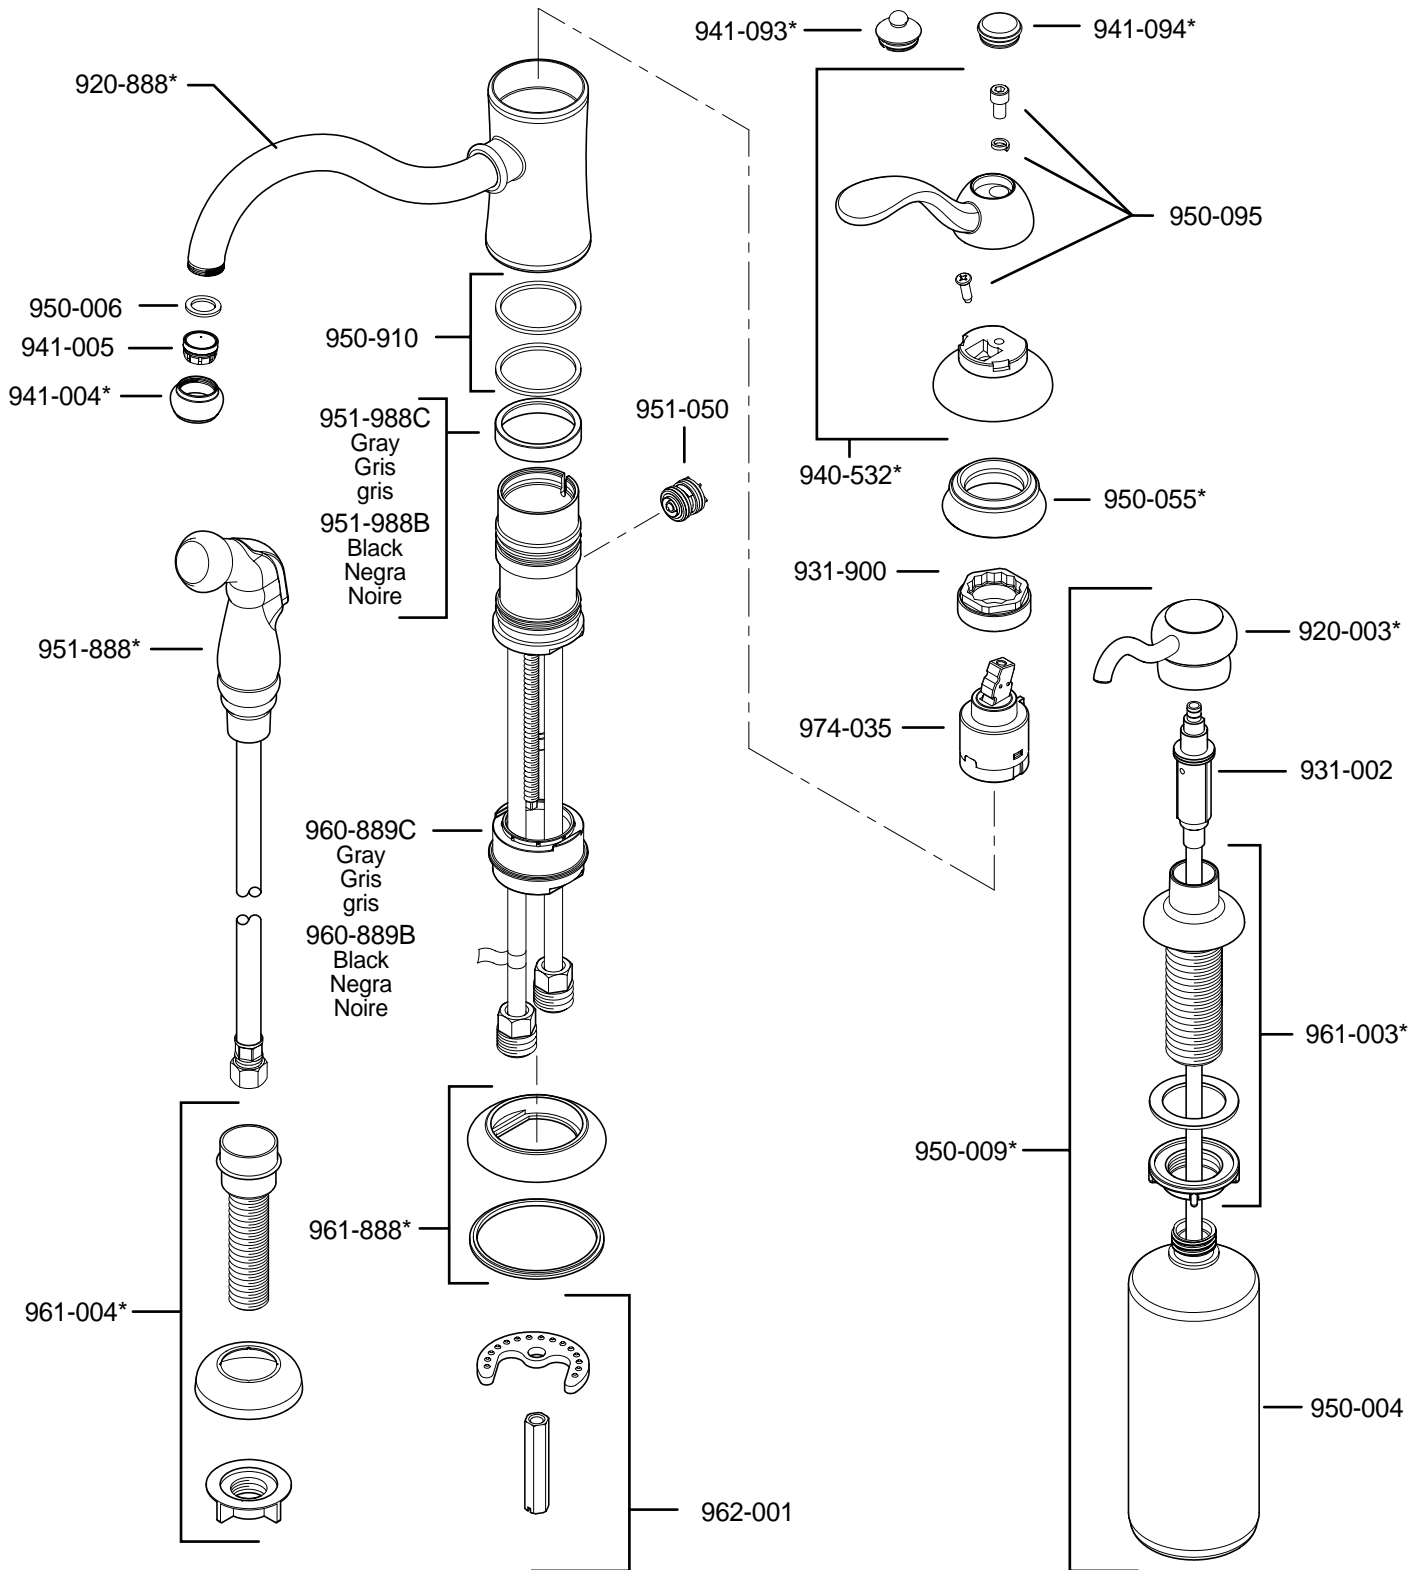

PARTS EXPLOSION

34 Series Marielle™ Collection Single-Control Kitchen Faucet

FINISHES * Indicates Finish

A Polished Chrome	L Satin Stainless	T Biscuit
B Black	M Almond	U Rustic Bronze
D PVD Polished Nickel	N Antique Bronze	V PVD Polished Brass
E Rustic Pewter	P Polished Brass	W White
J PVD Brushed Nickel	Q Satin Brass	Y Tuscan Bronze
G Velvet Aged Bronze	R Copper	Z Oil-Rubbed Bronze
K Satin Nickel	S Stainless Steel	

All finishes not available on all parts

1-800-PFAUCET www.pricepfister.com
19701 DaVinci, Lake Forest, CA 92610

10/28/09

Price Pfister