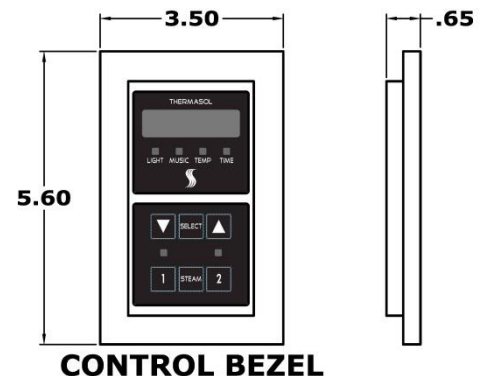

Product Specification:

The user interface control shall be 5.6" x 3.5" x 0.65" in dimension. The Control shall be made from billet aluminum and includes the ability to operate and control: Smart Steam, Fast Start, Auto PowerFlush, Light and Sound System. By using a 100% networked digital technology.

Shipping Information:

Weight.....2 lbs.
 Length.....12 in.
 Width.....12 in.
 Height.....6 in.

Style Information:

The control is shown in Modern

Modern Edge

CONTROL BEZEL

For any further assistance please contact ThermaSol at 800.776.0711 or sales@thermasol.com