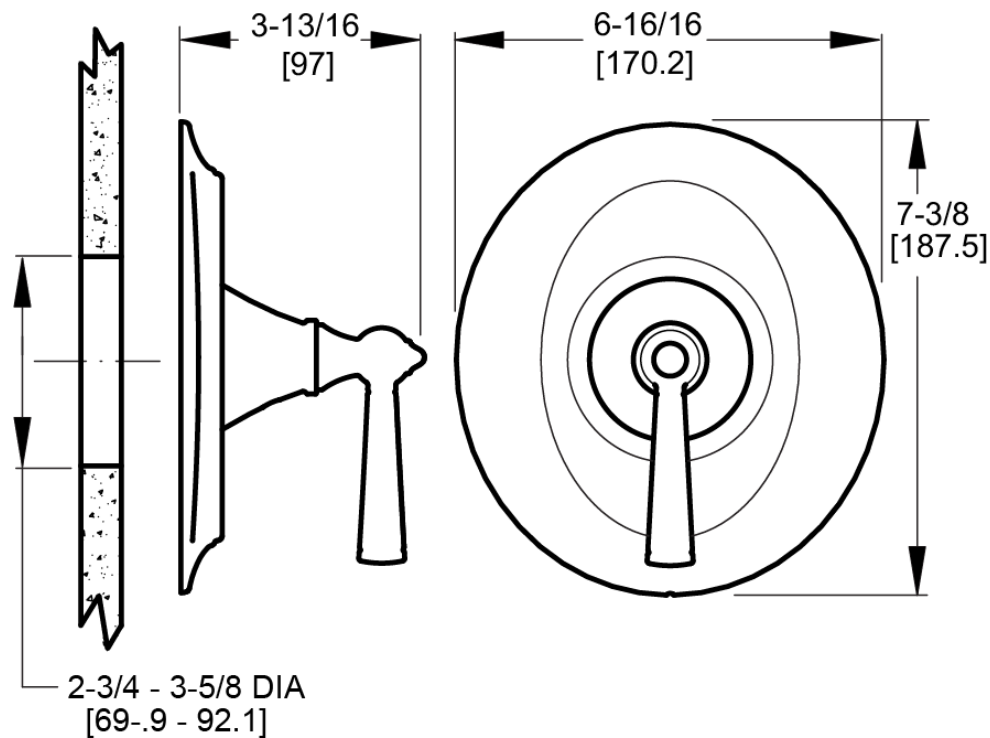

Saxton™ Shower Trim

- R89-1GLC Finish(CC)
- R89-1GLK Finish(KK)
- R89-1GLY Finish(Y)

Specifications

- Lever Handles
- Quick Connect
- Trim Only, Valve Not Included

Features

- Complete Collection with Coordinating Lavatory and Roman Tub Options
- Metal Lever Handles
- Quick Trim Installations- Attaches Without Tools, No Exposed Screws
- Fits OX8, JX8, TX8, and VB8 Valve Bodies
- Pforever Warranty®
- Valve only trim. No shower head or shower flange included.

Dimensions

Ø1 Min to Ø1-1/2 Max. Deck Hole Openings