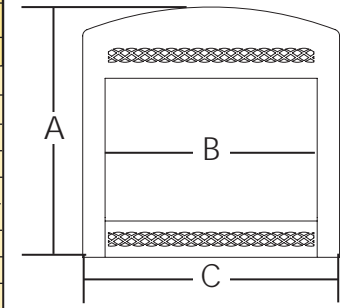

Wall Cabinet Riser Kit

*Available in Honey Oak (WCRHO), Dark Cherry (WCRD), and Unfinished Oak (WCRU)

Facing assembly for:
BDV, SDV, DV3000, 624DVST, EF500, MCFS,
DFS, MCUF, LCUF, GCUF & GSTF36

Product Specifications

Arched Front With Lower Control Door

Arched Front

Arched Front (LCUF36 Only)

Cabinet Door Frame

Cabinet Doors With Screen

Filigree Panels

IMPORTANT

This information is for planning purposes only. Always consult the Owner's Manual for installation and operating instructions.

Arched Front With Lower Control Door

Product	Model #	Size	A	B	C
BDV300	VC30AFB, VC30AFGT, VC30AFBP	30"	34-21/64"	29-23/32"	36-1/2"
BDV400	VC32AFB, VC32AFGT, VC32AFBP	32"	37-9/16"	32"	38-3/4"
BDV500/DV3000/EF500	VC36AFB, VC36AFGT, VC36AFBP	36"	37-9/16"	36"	42-3/4"
BDV600/DV3000	VC42AFB, VC42AFGT, VC42AFBP	42"	37-9/16"	42"	48-3/4"
SDV500	VSDV500AFB, VSDV500AFG, VSDV500AFP	36"	42-3/4"	35-13/16"	45"
SDV600	VSDV600AFB, VSDV600AFG, VSDV600AFP	42"	42-3/4"	41-13/16"	51"
DFS32	DC32AFB, DC32AFGT, DC32AFBP	32"	37-3/4"	32"	38-3/4"
DFS36	DC36AFB, DC36AFGT, DC36AFBP	36"	37-3/4"	36"	42-3/4"
DFS42	DC42AFB, DC42AFGT, DC42AFBP	42"	37-3/4"	42"	48-3/4"
MCFS36	DMC36AFB, DMC36AFGT, DMC36AFBP	36"	42-3/4"	35-61/64"	45"
624DVST	VST36AFB, VST36AFG, VST36AFP	36"	37-3/4"	36"	42-3/4"