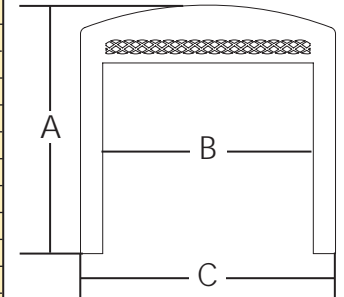

Wall Cabinet Riser Kit

*Available in Honey Oak (WCRHO), Dark Cherry (WCRD), and Unfinished Oak (WCRU)

Facing assembly for:
BDV, SDV, DV3000, 624DVST, EF500, MCFS,
DFS, MCUF, LCUF, GCUF & GSTF36

Product Specifications

Arched Front With Lower Control Door

Arched Front

Arched Front (LCUF36 Only)

Cabinet Door Frame

Cabinet Doors With Screen

Filigree Panels

IMPORTANT

This information is for planning purposes only. Always consult the Owner's Manual for installation and operating instructions.

Arched Front With Lower Control Door

Product	Model #	Size	A	B	C
BDV300	VC30AFB, VC30AFGT, VC30AFBP	30"	34-21/64"	29-23/32"	36-1/2"
BDV400	VC32AFB, VC32AFGT, VC32AFBP	32"	37-9/16"	32"	38-3/4"
BDV500/DV3000/EF500	VC36AFB, VC36AFGT, VC36AFBP	36"	37-9/16"	36"	42-3/4"
BDV600/DV3000	VC42AFB, VC42AFGT, VC42AFBP	42"	37-9/16"	42"	48-3/4"
SDV500	VSDV500AFB, VSDV500AFG, VSDV500AFP	36"	42-3/4"	35-13/16"	45"
SDV600	VSDV600AFB, VSDV600AFG, VSDV600AFP	42"	42-3/4"	41-13/16"	51"
DFS32	DC32AFB, DC32AFGT, DC32AFBP	32"	37-3/4"	32"	38-3/4"
DFS36	DC36AFB, DC36AFGT, DC36AFBP	36"	37-3/4"	36"	42-3/4"
DFS42	DC42AFB, DC42AFGT, DC42AFBP	42"	37-3/4"	42"	48-3/4"
MCFS36	DMC36AFB, DMC36AFGT, DMC36AFBP	36"	42-3/4"	35-61/64"	45"
624DVST	VST36AFB, VST36AFG, VST36AFP	36"	37-3/4"	36"	42-3/4"