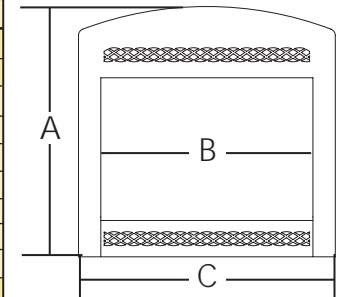

Wall Cabinet Riser Kit

*Available in Honey Oak (WCRHO), Dark Cherry (WCRD), and Unfinished Oak (WCRU)

Facing assembly for:
BDV, SDV, DV3000, 624DVST, EF500, MCFS,
DFS, MCUF, LCUF, GCUF & GSTF36

Product Specifications

Arched Front With Lower Control Door

Arched Front

Arched Front (LCUF36 Only)

Cabinet Door Frame

Cabinet Doors With Screen

Filigree Panels

IMPORTANT

This information is for planning purposes only. Always consult the Owner's Manual for installation and operating instructions.

Arched Front With Lower Control Door

Product	Model #	Size	A	B	C
BDV300	VC30AFB, VC30AFGT, VC30AFBP	30"	34-21/64"	29-23/32"	36-1/2"
BDV400	VC32AFB, VC32AFGT, VC32AFBP	32"	37-9/16"	32"	38-3/4"
BDV500/DV3000/EF500	VC36AFB, VC36AFGT, VC36AFBP	36"	37-9/16"	36"	42-3/4"
BDV600/DV3000	VC42AFB, VC42AFGT, VC42AFBP	42"	37-9/16"	42"	48-3/4"
SDV500	VSDV500AFB, VSDV500AFG, VSDV500AFP	36"	42-3/4"	35-13/16"	45"
SDV600	VSDV600AFB, VSDV600AFG, VSDV600AFP	42"	42-3/4"	41-13/16"	51"
DFS32	DC32AFB, DC32AFGT, DC32AFBP	32"	37-3/4"	32"	38-3/4"
DFS36	DC36AFB, DC36AFGT, DC36AFBP	36"	37-3/4"	36"	42-3/4"
DFS42	DC42AFB, DC42AFGT, DC42AFBP	42"	37-3/4"	42"	48-3/4"
MCFS36	DMC36AFB, DMC36AFGT, DMC36AFBP	36"	42-3/4"	35-61/64"	45"
624DVST	VST36AFB, VST36AFG, VST36AFP	36"	37-3/4"	36"	42-3/4"