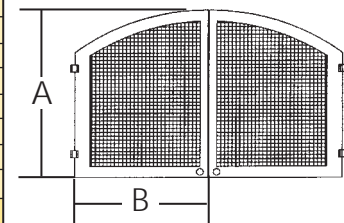

Arched Front With Lower Control Door

Arched Front

Arched Front (LCUF36 Only)

Cabinet Door Frame

Cabinet Doors With Screen

Filigree Panels

IMPORTANT

This information is for planning purposes only. Always consult the Owner's Manual for installation and operating instructions.

Arched Front With Lower Control Door

Product	Model #	Size	A	B	C
BDV300	VC30AFB, VC30AFGT, VC30AFBP	30"	34-21/64"	29-23/32"	36-1/2"
BDV400	VC32AFB, VC32AFGT, VC32AFBP	32"	37-9/16"	32"	38-3/4"
BDV500/DV3000/EF500	VC36AFB, VC36AFGT, VC36AFBP	36"	37-9/16"	36"	42-3/4"
BDV600/DV3000	VC42AFB, VC42AFGT, VC42AFBP	42"	37-9/16"	42"	48-3/4"
SDV500	VSDV500AFB, VSDV500AFG, VSDV500AFP	36"	42-3/4"	35-13/16"	45"
SDV600	VSDV600AFB, VSDV600AFG, VSDV600AFP	42"	42-3/4"	41-13/16"	51"
DFS32	DC32AFB, DC32AFGT, DC32AFBP	32"	37-3/4"	32"	38-3/4"
DFS36	DC36AFB, DC36AFGT, DC36AFBP	36"	37-3/4"	36"	42-3/4"
DFS42	DC42AFB, DC42AFGT, DC42AFBP	42"	37-3/4"	42"	48-3/4"
MCFS36	DMC36AFB, DMC36AFGT, DMC36AFBP	36"	42-3/4"	35-61/64"	45"
624DVST	VST36AFB, VST36AFG, VST36AFP	36"	37-3/4"	36"	42-3/4"

Arched Front

Product	Model #	Size	A	B	C
GCUF32	GC32AFB, GC32AFGT, GC32AFBP	32"	37-3/4"	32"	38-3/4"
GCUF36	GC36AFB, GC36AFGT, GC36AFBP	36"	37-3/4"	36"	42-3/4"
GCUF42	GC42AFB, GC42AFGT, GC42AFBP	42"	37-3/4"	42"	48-3/4"
MCUF36	GMC36AFB, GMC36AFGT, GMC36AFBP	36"	42-3/4"	35-61/64"	45"
MCUF42	GMC42AFB, GMC42AFGT, GMC42AFBP	42"	42-3/4"	41-61/64"	51"
LCUF36	GLC36AFB, GLC36AFGT, GLC36AFBP	36"	42-3/4"	35-61/64"	45"
GSTF36	GSTC36AFB, GSTC36AFGT, GSTC36AFBP	36"	37-3/4"	36"	42-3/4"