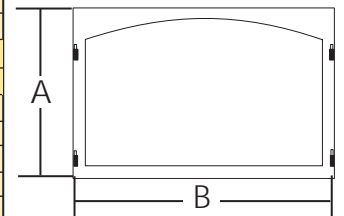

Cabinet Door Frame