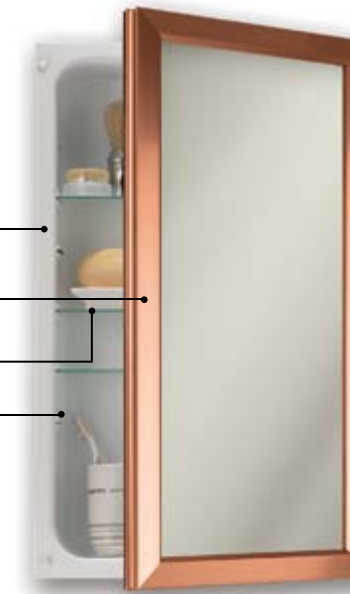

**Hampton**  
625N244SNC  
Satin Nickel Frame (NI4)

**Hampton**  
625N244BZC  
Oil Rubbed Bronze Frame (ORB)

**Hampton**  
625N244WHC  
Gloss White Frame (PT03)

**Hampton**  
625N244COC  
Satin Copper Frame (CU4)

25-1/2" tall, 3-1/2" deep

Available with a drawn steel body finished with a white rust-resistant finish.

Innovative magnetic soft-close door secure system.

Three adjustable glass shelves.

Durable lances support shelves.

Reversible mounting allows left- or right-hand opening.

Piano hinge provides smooth operation.

**Hudson**  
781005  
Satin Chrome Frame (CH4)  
Plastic housing

**Hudson**  
781013  
Matte Black Frame (BK11)  
Plastic housing

*Framed*

Model Number	Dimensions - Overall			Dimensions - Wall Opening			Housing		Housing	Finish Frame	Mirror/Lens	Shelves			Handing (Door Swing)	Hinge	
	w	h	d	w	h	d	(Body Depth)	Style/Material				Qty	Material	Type		Type	Degree
<b>Hampton – Recess Mount</b>																	
625N244SNC	15-3/4	25-1/2	5	14	24	3-3/4	-	HY/ST	PT01	NI4	-	3	GL	ADJ	LH/RH	HG01	110
625N244BZC	15-3/4	25-1/2	5	14	24	3-3/4	-	HY/ST	PT01	ORB	-	3	GL	ADJ	LH/RH	HG01	110
625N244COC	15-3/4	25-1/2	5	14	24	3-3/4	-	HY/ST	PT01	CU4	-	3	GL	ADJ	LH/RH	HG01	110
625N244WHC	15-3/4	25-1/2	5	14	24	3-3/4	-	HY/ST	PT01	PT03	-	3	GL	ADJ	LH/RH	HG01	110
<b>Hudson – Recess Mount</b>																	
781005	16	20	4-1/8	14	18	2-3/4	3-5/8	PC	PT01	CH4	-	2	PC	FX	LH/RH	HG01	90
781013	16	20	4-1/8	14	18	2-3/4	3-5/8	PC	PT01	BK11	-	2	PC	FX	LH/RH	HG01	90