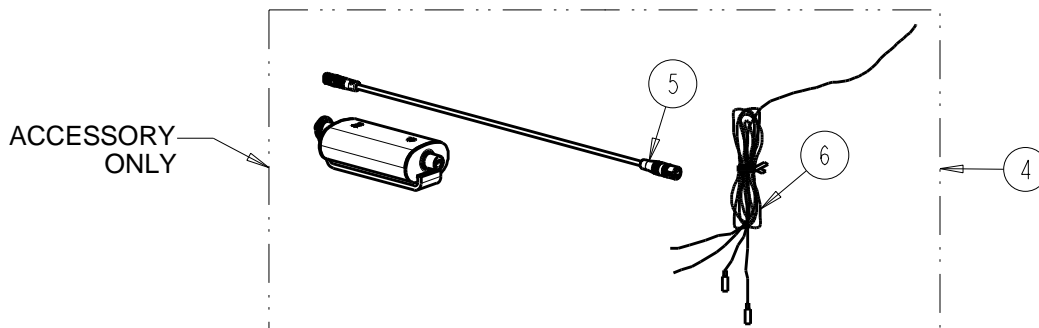

FOR TECHNICAL ASSISTANCE
1-800-TEC-TRUE (1-800-832-8783)

ITEM	PART NO.	DESCRIPTION
1	EQ-32KJKABNF	CONTROL BOX ASSY EQ IR BATT ACPI MECH
2	EQ-42KJKABNF	CONTROL BOX ASSY EQ IR BATT ACLP MECH
3	EQ-52KJKABNF	CONTROL BOX ASSY EQ IR BATT ACHW MECH
4	EQ-012JKNF	BROWN OUT AND CABLES FOR EQ
5	EQ-011JKNF	CABLE WITH CONNECTORS FOR EQ
6	EQ-010JKNF	CABLE WITH CONNECTORS 2M LONG FOR EQ
7	EQ-003JKNF	POWER SUPPLY-PLUG-IN FOR EQ
8	EQ-005JKNF	POWER SUPPLY-HARDWIRE FOR EQ

a Geberit company

2100 South Clearwater Drive
Des Plaines, IL 60018
Phone: 847-803-5000
Fax: 847-803-5454
www.chicagofaucets.com

REPAIR PARTS

BY: JAR DATE: 12-17-14

CHK: REV: 06-17-15

FITTING NO.

AC-MECH-MIXER-JK

SUBMITTED MODEL NO.

ITEM NO.

FOR TECHNICAL ASSISTANCE
1-800-TEC-TRUE (1-800-832-8783)

ITEM	PART NO.	DESCRIPTION
1	EQ-42KJKABNF	CONTROL BOX ASSY EQ IR BATT ACLP MECH
2	-----	SCREW, #8 X 1-1/4" LONG PLASTITE TYPE
3	243.152.AB.1	SOLENOID VALVE, DN5
4	243.158.00.1	CONTROL BOX HARDWARE KIT FOR EQ
5	-----	BONNET HEX SCREW, M4x0.7x16mm
6	243.155.AB.1	REBUILD KIT FOR EQ DS MECH
7	550-009KJKABNF	CHECK-CARTRIDGE
8	-----	O-RING #011, DRINKING WATER COMPLIANT
9	243.157.AB.1	INLET SUPPLY HOSE FOR EQ
10	3300-005JKABNF	FILTER/SCREEN
11	243.159.AB.1	KIT, SEALS AND CHECKS FOR EQ