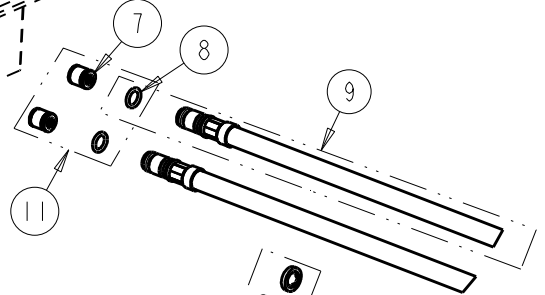

a Geberit company

2100 South Clearwater Drive
Des Plaines, IL 60018
Phone: 847-803-5000
Fax: 847-803-5454
www.chicagofaucets.com

REPAIR PARTS

BY: JAR DATE: 12-17-14

CHK: REV: 06-17-15

FITTING NO.

AC-MECH-MIXER-JK

SUBMITTED MODEL NO.

ITEM NO.

FOR TECHNICAL ASSISTANCE
1-800-TEC-TRUE (1-800-832-8783)

ITEM	PART NO.	DESCRIPTION
1	EQ-42KJKABNF	CONTROL BOX ASSY EQ IR BATT ACLP MECH
2	-----	SCREW, #8 X 1-1/4" LONG PLASTITE TYPE
3	243.152.AB.1	SOLENOID VALVE, DN5
4	243.158.00.1	CONTROL BOX HARDWARE KIT FOR EQ
5	-----	BONNET HEX SCREW, M4x0.7x16mm
6	243.155.AB.1	REBUILD KIT FOR EQ DS MECH
7	550-009KJKABNF	CHECK-CARTRIDGE
8	-----	O-RING #011, DRINKING WATER COMPLIANT
9	243.157.AB.1	INLET SUPPLY HOSE FOR EQ
10	3300-005JKABNF	FILTER/SCREEN
11	243.159.AB.1	KIT, SEALS AND CHECKS FOR EQ