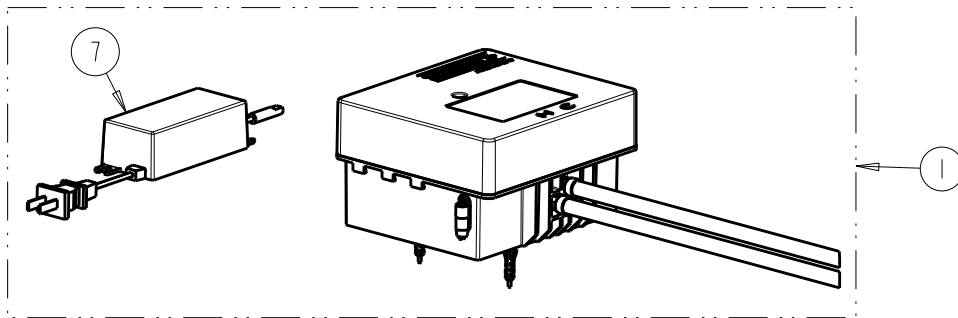

FOR TECHNICAL ASSISTANCE
1-800-TEC-TRUE (1-800-832-8783)

ITEM	PART NO.	DESCRIPTION
1	EQ-32KJKABNF	CONTROL BOX ASSY EQ IR BATT ACPI MECH
2	EQ-42KJKABNF	CONTROL BOX ASSY EQ IR BATT ACLP MECH
3	EQ-52KJKABNF	CONTROL BOX ASSY EQ IR BATT ACHW MECH
4	EQ-012JKNF	BROWN OUT AND CABLES FOR EQ
5	EQ-011JKNF	CABLE WITH CONNECTORS FOR EQ
6	EQ-010JKNF	CABLE WITH CONNECTORS 2M LONG FOR EQ
7	EQ-003JKNF	POWER SUPPLY-PLUG-IN FOR EQ
8	EQ-005JKNF	POWER SUPPLY-HARDWIRE FOR EQ

SUBMITTED MODEL NO.

ITEM NO.

FOR TECHNICAL ASSISTANCE
1-800-TEC-TRUE (1-800-832-8783)

ITEM	PART NO.	DESCRIPTION
1	EQ-42KJKABNF	CONTROL BOX ASSY EQ IR BATT ACLP MECH
2	-----	SCREW, #8 X 1-1/4" LONG PLASTITE TYPE
3	243.152.AB.1	SOLENOID VALVE, DN5
4	243.158.00.1	CONTROL BOX HARDWARE KIT FOR EQ
5	-----	BONNET HEX SCREW, M4x0.7x16mm
6	243.155.AB.1	REBUILD KIT FOR EQ DS MECH
7	550-009KJKABNF	CHECK-CARTRIDGE
8	-----	O-RING #011, DRINKING WATER COMPLIANT
9	243.157.AB.1	INLET SUPPLY HOSE FOR EQ
10	3300-005JKABNF	FILTER/SCREEN
11	243.159.AB.1	KIT, SEALS AND CHECKS FOR EQ