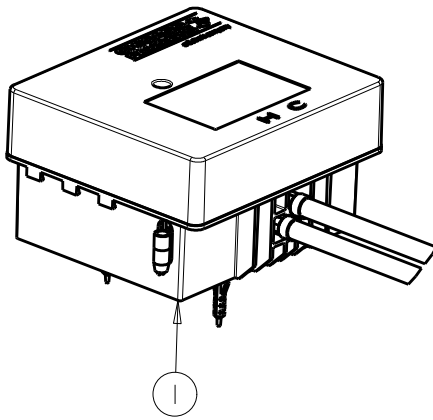

FOR TECHNICAL ASSISTANCE
1-800-TEC-TRUE (1-800-832-8783)

ITEM	PART NO.	DESCRIPTION
1	EQ-32KJKABNF	CONTROL BOX ASSY EQ IR BATT ACPI MECH
2	EQ-42KJKABNF	CONTROL BOX ASSY EQ IR BATT ACLP MECH
3	EQ-52KJKABNF	CONTROL BOX ASSY EQ IR BATT ACHW MECH
4	EQ-012JKNF	BROWN OUT AND CABLES FOR EQ
5	EQ-011JKNF	CABLE WITH CONNECTORS FOR EQ
6	EQ-010JKNF	CABLE WITH CONNECTORS 2M LONG FOR EQ
7	EQ-003JKNF	POWER SUPPLY-PLUG-IN FOR EQ
8	EQ-005JKNF	POWER SUPPLY-HARDWIRE FOR EQ

a Geberit company

2100 South Clearwater Drive
Des Plaines, IL 60018
Phone: 847-803-5000
Fax: 847-803-5454
www.chicagofaucets.com

REPAIR PARTS

BY: JAR DATE: 12-17-14

CHK: REV: 06-17-15

FITTING NO.

AC-MECH-MIXER-JK

SUBMITTED MODEL NO.

ITEM NO.

FOR TECHNICAL ASSISTANCE
1-800-TEC-TRUE (1-800-832-8783)

ITEM	PART NO.	DESCRIPTION
1	EQ-42KJKABNF	CONTROL BOX ASSY EQ IR BATT ACLP MECH
2	-----	SCREW, #8 X 1-1/4" LONG PLASTITE TYPE
3	243.152.AB.1	SOLENOID VALVE, DN5
4	243.158.00.1	CONTROL BOX HARDWARE KIT FOR EQ
5	-----	BONNET HEX SCREW, M4x0.7x16mm
6	243.155.AB.1	REBUILD KIT FOR EQ DS MECH
7	550-009KJKABNF	CHECK-CARTRIDGE
8	-----	O-RING #011, DRINKING WATER COMPLIANT
9	243.157.AB.1	INLET SUPPLY HOSE FOR EQ
10	3300-005JKABNF	FILTER/SCREEN
11	243.159.AB.1	KIT, SEALS AND CHECKS FOR EQ