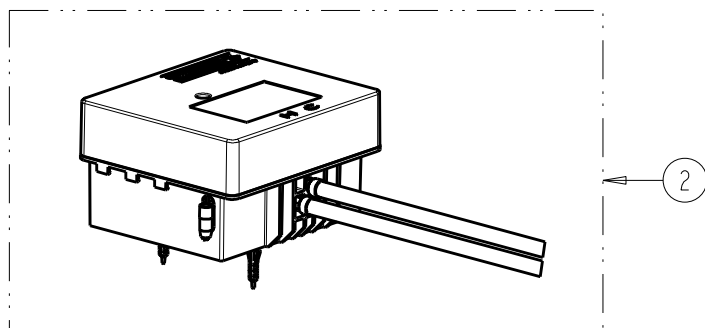

FOR TECHNICAL ASSISTANCE
1-800-TEC-TRUE (1-800-832-8783)

ITEM	PART NO.	DESCRIPTION
1	EQ-32KJKABNF	CONTROL BOX ASSY EQ IR BATT ACPI MECH
2	EQ-42KJKABNF	CONTROL BOX ASSY EQ IR BATT ACLP MECH
3	EQ-52KJKABNF	CONTROL BOX ASSY EQ IR BATT ACHW MECH
4	EQ-012JKNF	BROWN OUT AND CABLES FOR EQ
5	EQ-011JKNF	CABLE WITH CONNECTORS FOR EQ
6	EQ-010JKNF	CABLE WITH CONNECTORS 2M LONG FOR EQ
7	EQ-003JKNF	POWER SUPPLY-PLUG-IN FOR EQ
8	EQ-005JKNF	POWER SUPPLY-HARDWIRE FOR EQ