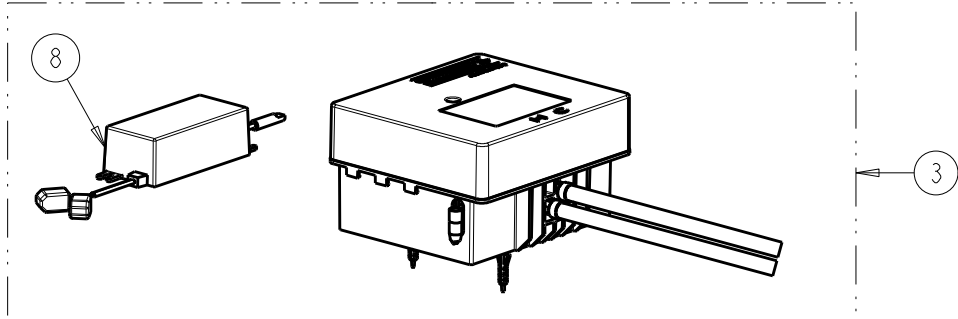

FOR TECHNICAL ASSISTANCE
1-800-TEC-TRUE (1-800-832-8783)

ITEM	PART NO.	DESCRIPTION
1	EQ-32KJKABNF	CONTROL BOX ASSY EQ IR BATT ACPI MECH
2	EQ-42KJKABNF	CONTROL BOX ASSY EQ IR BATT ACLP MECH
3	EQ-52KJKABNF	CONTROL BOX ASSY EQ IR BATT ACHW MECH
4	EQ-012JKNF	BROWN OUT AND CABLES FOR EQ
5	EQ-011JKNF	CABLE WITH CONNECTORS FOR EQ
6	EQ-010JKNF	CABLE WITH CONNECTORS 2M LONG FOR EQ
7	EQ-003JKNF	POWER SUPPLY-PLUG-IN FOR EQ
8	EQ-005JKNF	POWER SUPPLY-HARDWIRE FOR EQ

SUBMITTED MODEL NO.

ITEM NO.

FOR TECHNICAL ASSISTANCE
1-800-TEC-TRUE (1-800-832-8783)

ITEM	PART NO.	DESCRIPTION
1	EQ-42KJKABNF	CONTROL BOX ASSY EQ IR BATT ACLP MECH
2	-----	SCREW, #8 X 1-1/4" LONG PLASTITE TYPE
3	243.152.AB.1	SOLENOID VALVE, DN5
4	243.158.00.1	CONTROL BOX HARDWARE KIT FOR EQ
5	-----	BONNET HEX SCREW, M4x0.7x16mm
6	243.155.AB.1	REBUILD KIT FOR EQ DS MECH
7	550-009KJKABNF	CHECK-CARTRIDGE
8	-----	O-RING #011, DRINKING WATER COMPLIANT
9	243.157.AB.1	INLET SUPPLY HOSE FOR EQ
10	3300-005JKABNF	FILTER/SCREEN
11	243.159.AB.1	KIT, SEALS AND CHECKS FOR EQ