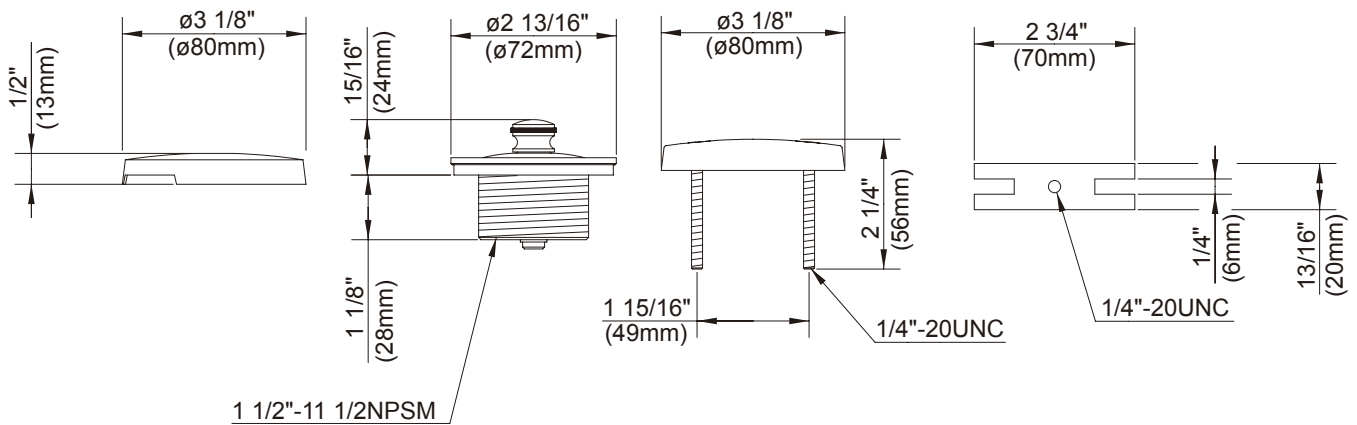

Specific Features: _____ Submitted Model No.: _____

SD490637/01-07.01