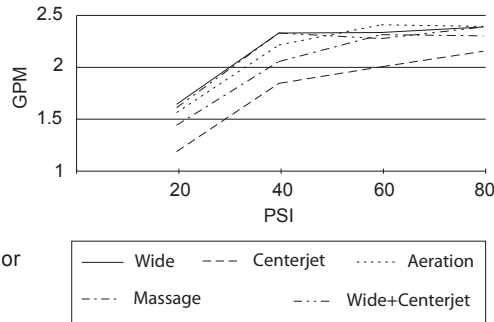

SPECIFICATIONS

PARMA™ TRIM ONLY SINGLE HANDLE PRESSURE BALANCE TUB & SHOWER FAUCET

Model

D510058T (Tub & Shower trim)
D510558T (Shower only trim)

Description

- Parma 5F showerhead D460056, 2.5GPM (9.5LPM) maximum flow rate @ 80 psi
- 6" brass showerarm
- Solid brass handle
- Diverter on valve (Tub & Shower only)
- For D510058T, use with valve: D113000BT
- For D510558T, use with valve: D112000BT (w/ stops) or D115000BT (w/o stops) or D112500BT (w/ stops) or D115500BT (w/o stops)

Standards

- UPC/cUPC
- Energy Policy Act of 1992

MEETS ASME
A112.18.1M/ A112.18.1

- ASME A112.18.1M/ A112.18.1

- ADA Accessibility Guidelines for Buildings and Facilities - 4.27.4 Controls and Mechanisms

Warranty

Danze products are covered by a manufacturer's limited "lifetime" warranty for manufacturing defects.

Flow Rate

Finishes Available

- Chrome
- Other: Refer to Price List for additional finish