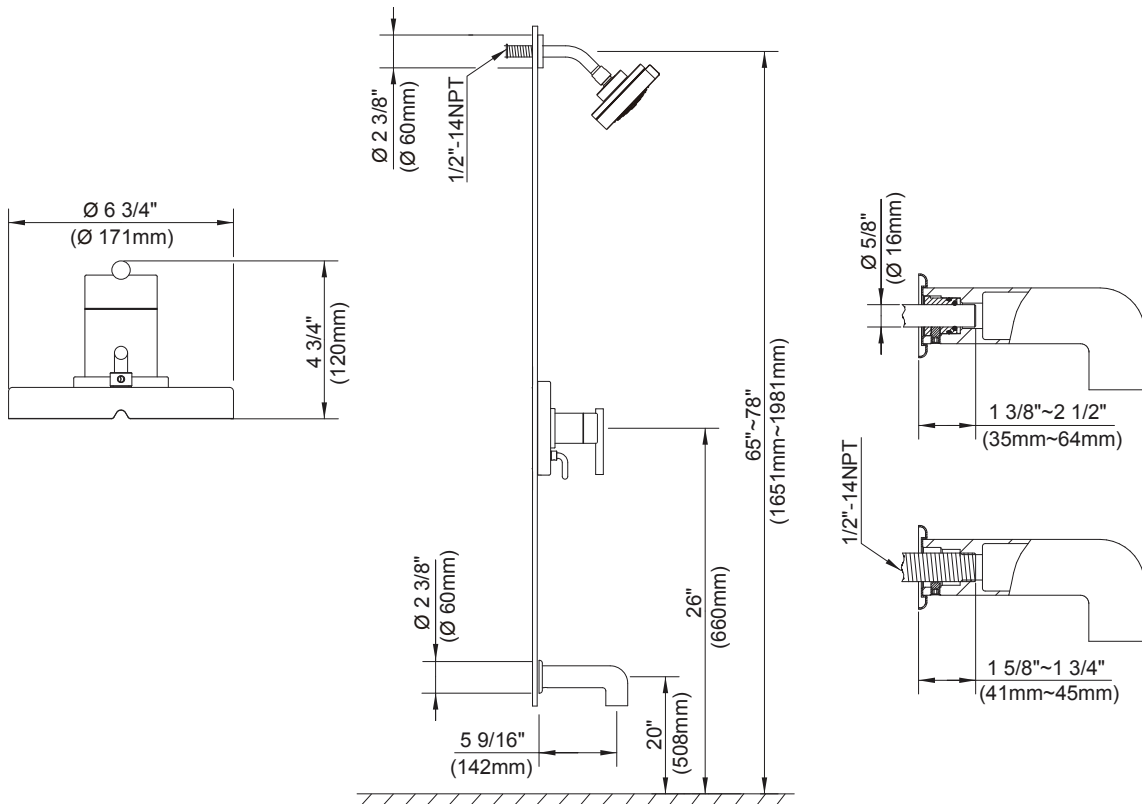

Submittal Information:

Job Name: _____
Contractor: _____

Location: _____
Contact #: _____