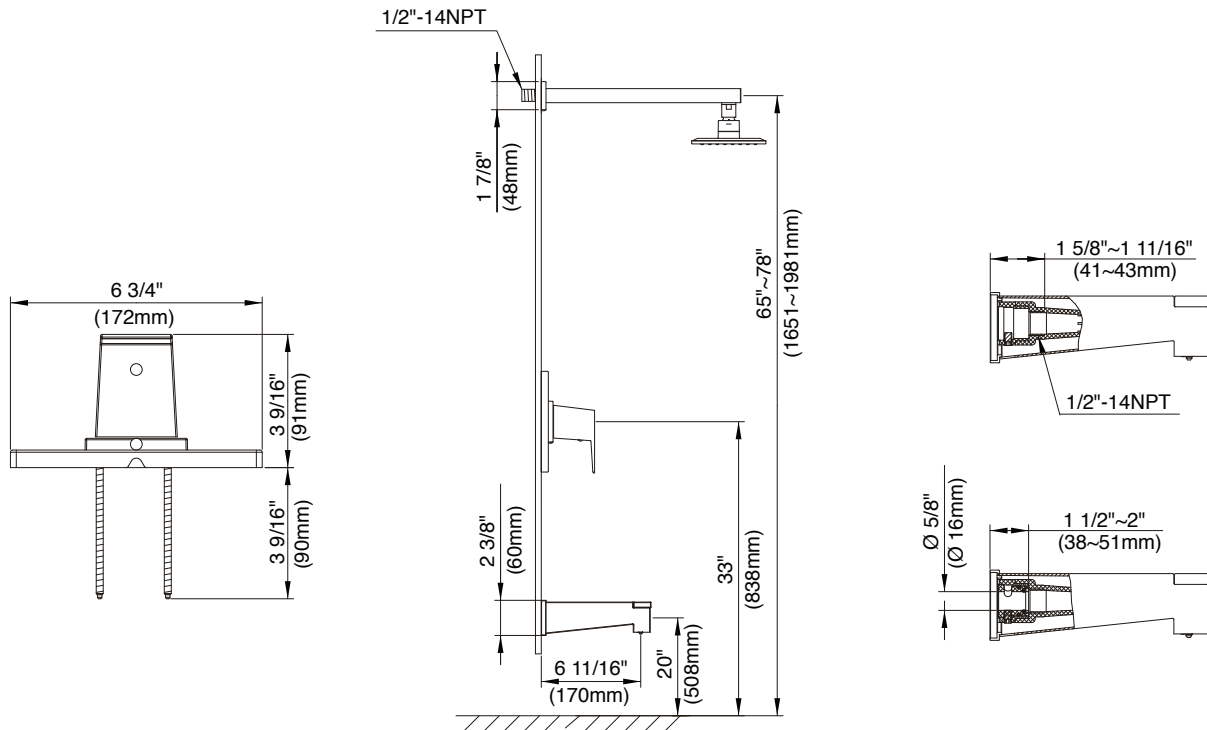

Submittal Information:

Job Name: _____
Contractor: _____

Location: _____
Contact #: _____