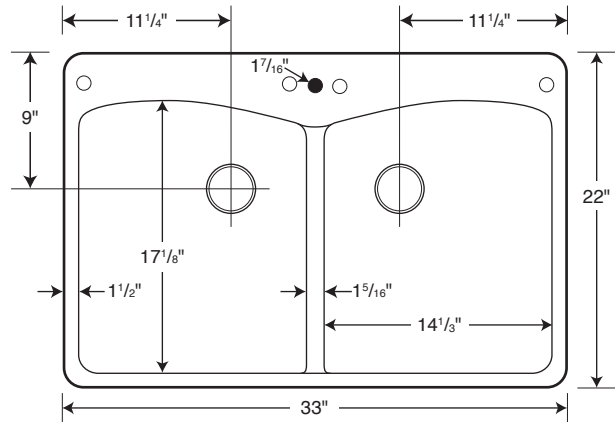

○ Drill Points ● Pre-drilled

Capacity: 9-1/2 gallons per each bowl

SPECIFICATIONS

QZED-3322 Granite Even Double Kitchen Sink

Model	Part	Nominal Dimensions	Ship Wt. Lb.	Ship FedEx	Carton Dims. In.	Cu. Ft.
QZED-3322	QZ03322ED	33" W x 22" D (838 mm x 559 mm)	50	FedEx	37 x 25 x 13	6.96