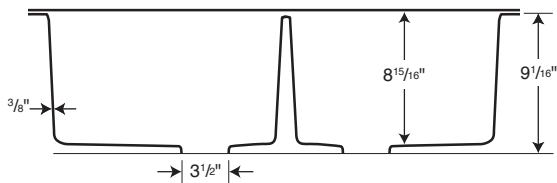

○ Drill Points ● Pre-drilled

Capacity: 9-1/2 gallons per each bowl

SPECIFICATIONS

QZED-3322 Granite Even Double Kitchen Sink

Model	Part	Nominal Dimensions	Ship Wt. Lb.	Ship FedEx	Carton Dims. In.	Cu. Ft.
QZED-3322	QZ03322ED	33" W x 22" D (838 mm x 559 mm)	50	FedEx	37 x 25 x 13	6.96