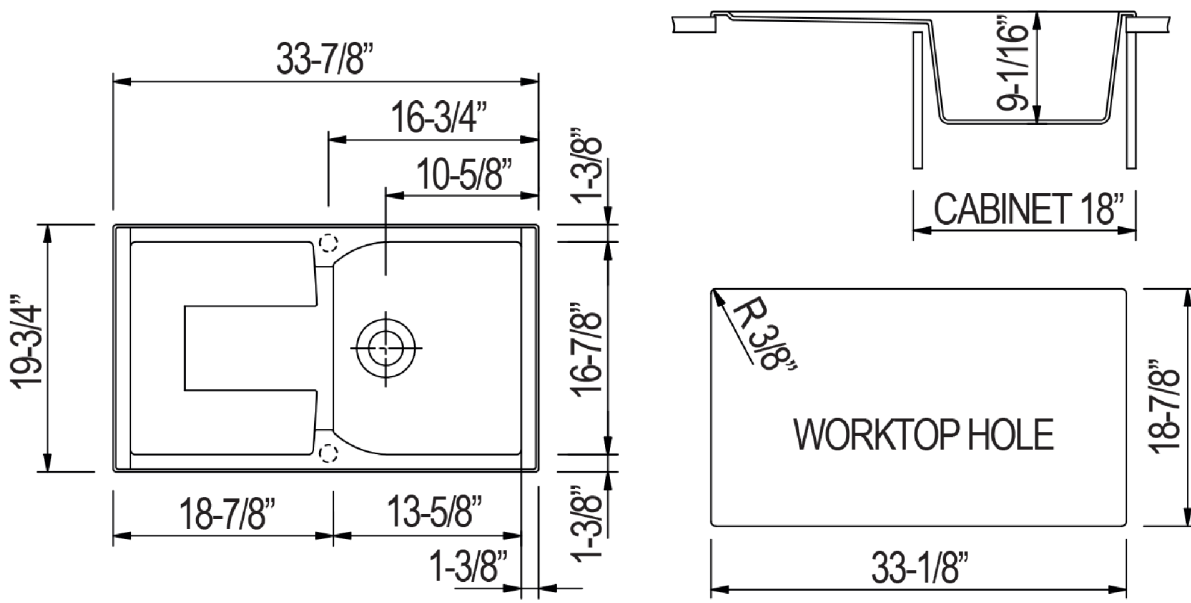

# AB1620DI

34" Single Bowl Granite Composite Kitchen Sink  
with Drainboard

**Note:** All product dimensions are approximate and should be verified on site prior to installation.  
Visit [www.ALFIbrand.com](http://www.ALFIbrand.com) for more information.