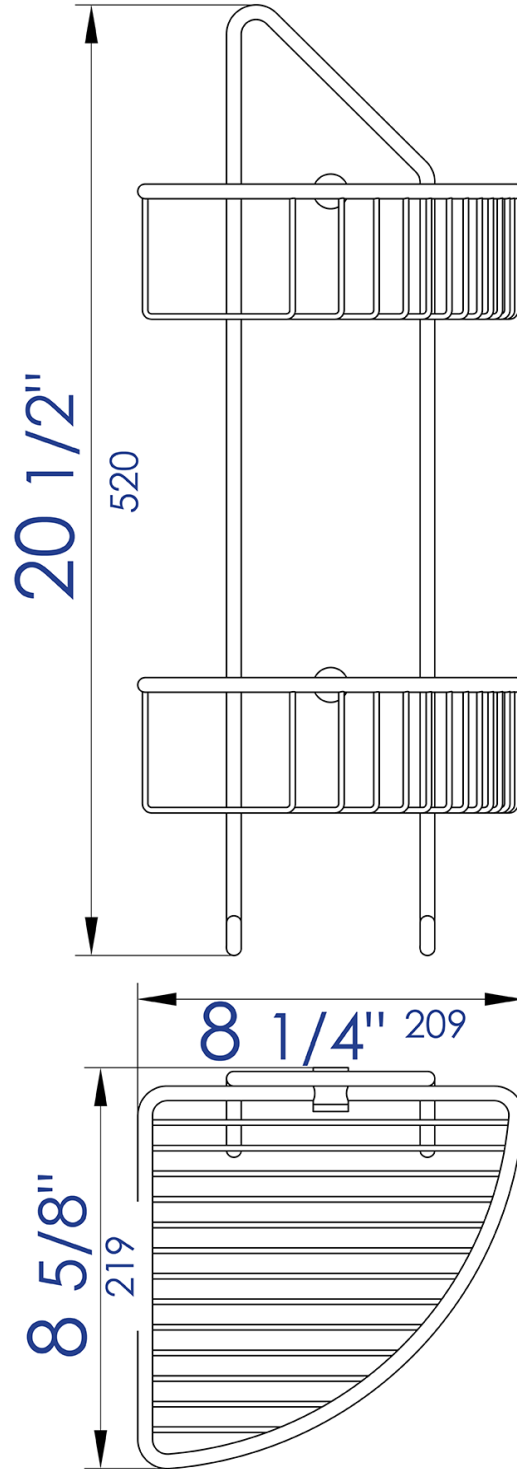

AB9532

Corner Mounted Double Basket Shower Shelf Bathroom Accessory

Note: All product dimensions are approximate and should be verified on site prior to installation.
Visit www.ALFIbrand.com for more information.