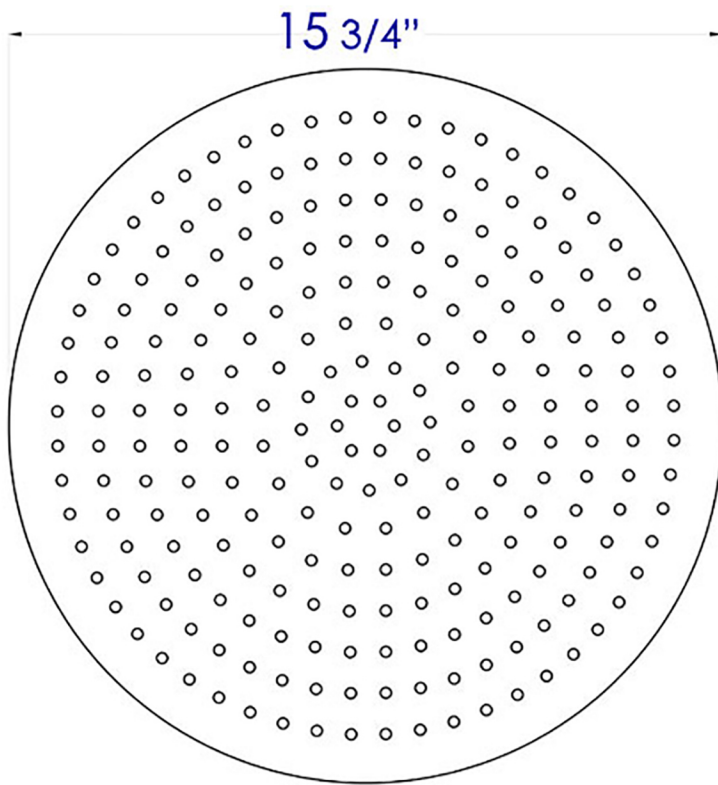

**RAIN16R**

Solid 16" Round Ultra Thin Rain Shower Head

**EAGO** USA

**Note:** All product dimensions are approximate and should be verified on site prior to installation.  
Visit [www.EAGOUSA.com](http://www.EAGOUSA.com) for more information.