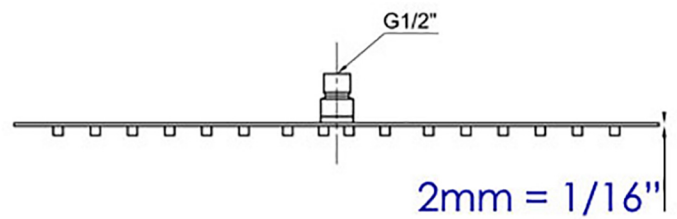

**RAIN16R**

Solid 16" Round Ultra Thin Rain Shower Head

**EAGO** USA

**Note:** All product dimensions are approximate and should be verified on site prior to installation.  
Visit [www.EAGOUSA.com](http://www.EAGOUSA.com) for more information.