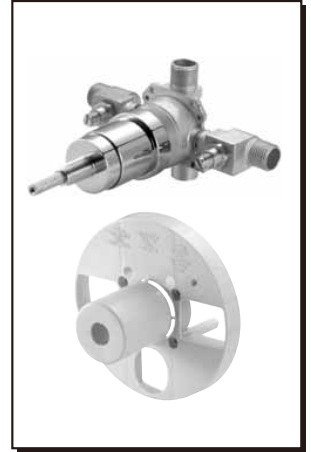

#### Special Packaging

- Trim kits for this valve are packaged separately. Fits all Danze single handle tub/shower & shower only trims
- Model numbers for trim kit items include the suffix "T"