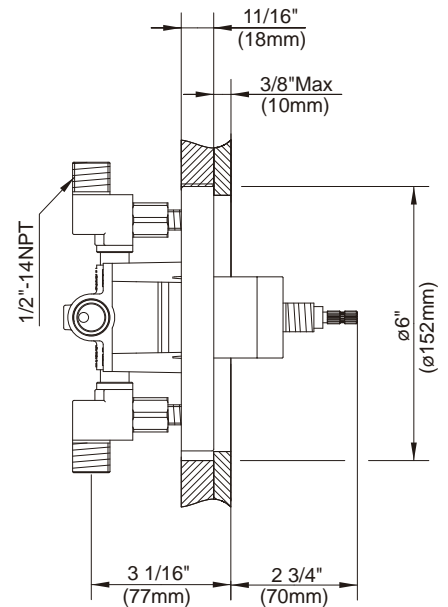

Submittal Information:

Job Name: _____

Location: _____

Contractor: _____

Contact #: _____