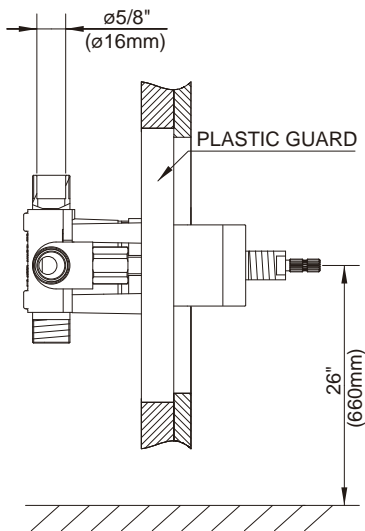

Submittal Information:

Job Name: _____

Location: _____

Contractor: _____

Contact #: _____