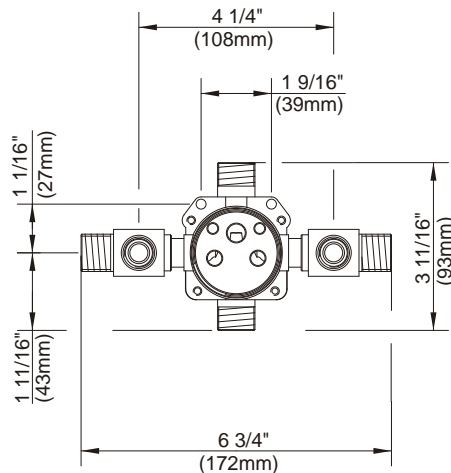

Submittal Information:

Job Name: _____

Location: _____

Contractor: _____

Contact #: _____