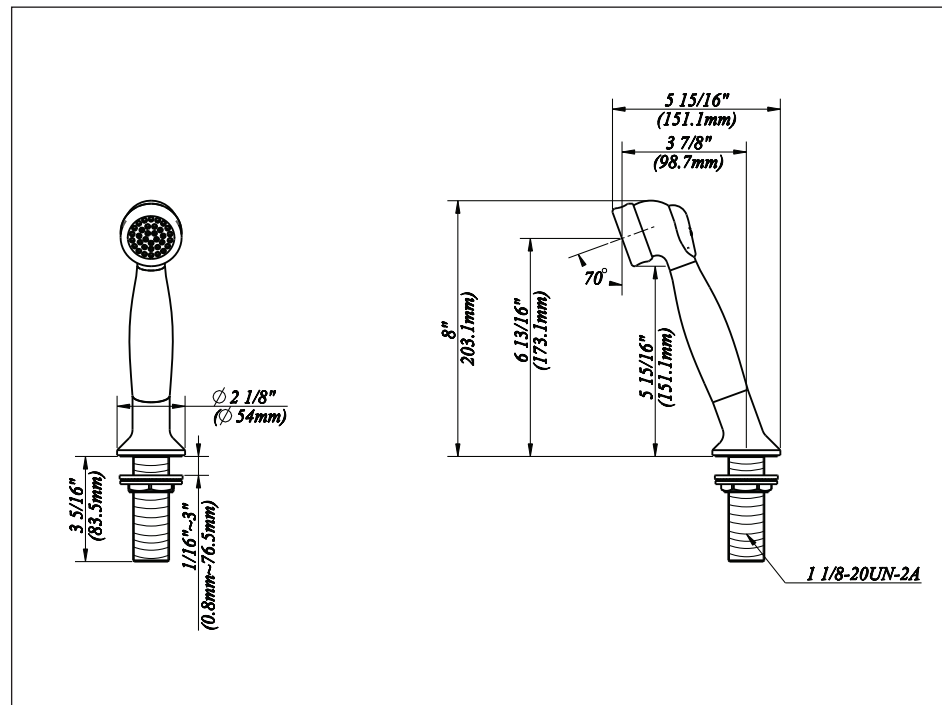

CALIFORNIA: TEL: 866-532-8306 FAX: 866-532-8307
TEXAS: TEL: 800-935-5456 FAX: 800-683-4247
NEW YORK: TEL: 800-431-2082 FAX: 800-640-2252

Visit Our Web Site : www.matco-norca.com