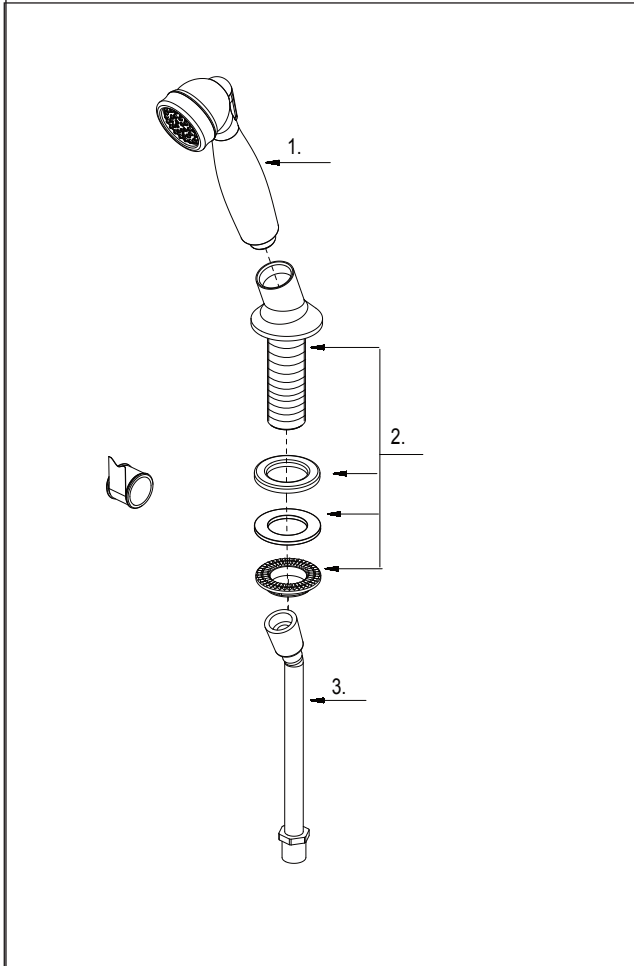

### **FEATURES & BENEFITS**

- Plastic Showerhead
- Max Flow Rate 2.5 GPM(9.5 LPM) at 80 PSI (ASME.A112.18.1)

BL-940CJP  
Chrome Finish

BL-940BNJP  
Brushed Nickel

BL-940ORBJP  
Oil Rubbed Bronze

**CALIFORNIA:**  
**TEXAS:**  
**NEW YORK:**

**BL-940CJP**

**BL-940BNJP**

**BL-940ORBJP**

## Four Hole Hand Held Shower Only Roman Tub Trim Kit

No.	Name	Material
1	Shower Head	Plastic
2	Spray Holder Assembly (3-3/4" L)	Zinc Alloy
3	Spray Hose	Stainless Steel