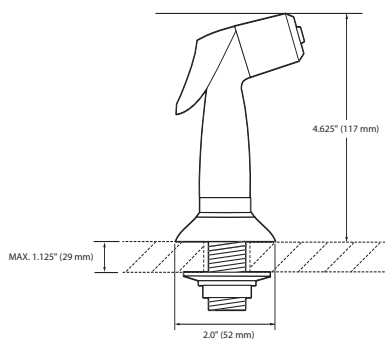

A Moen Incorporated Brand

Model Series: 40513, 40513B, 40523

CRITICAL DIMENSIONS

- This faucet is designed to be installed through 4 holes, 1-1/4" minimum diameter, 8" centers
- Maximum deck thickness 1.25" (28.6 mm)

40031-Black
40078-White

PART NUMBERS

Números de partes
Numéro de pièces

#40523-No replacement parts

#40513, 40513B