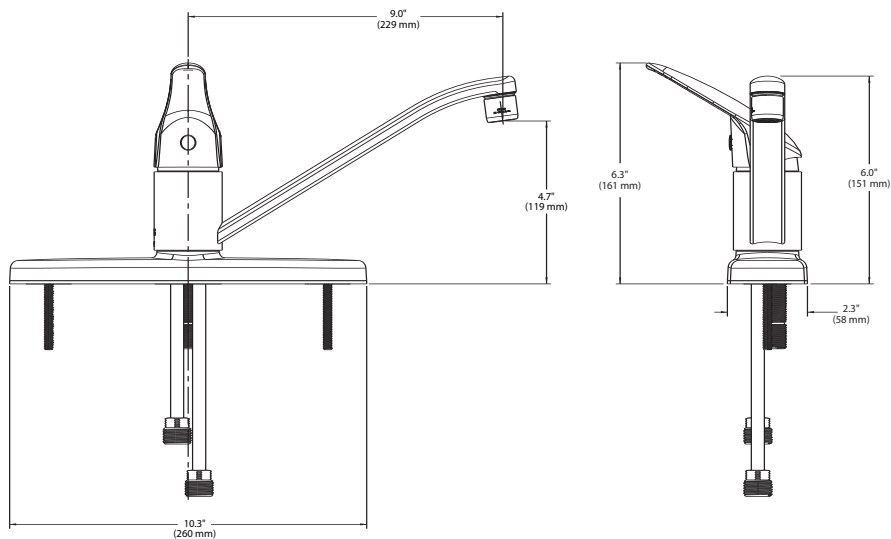

A Moen Incorporated Brand

Model Series: 40513, 40513B, 40523

CRITICAL DIMENSIONS

- This faucet is designed to be installed through 4 holes, 1-1/4" minimum diameter, 8" centers
- Maximum deck thickness 1.25" (28.6 mm)

40031-Black
40078-White

PART NUMBERS

Números de partes
Numéro de pièces

#40523-No replacement parts

#40513, 40513B