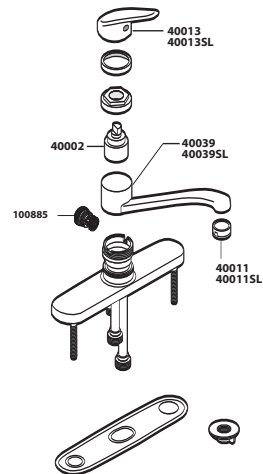

A Moen Incorporated Brand

Model Series: 40513, 40513B, 40523

CRITICAL DIMENSIONS

- This faucet is designed to be installed through 4 holes, 1-1/4" minimum diameter, 8" centers
- Maximum deck thickness 1.25" (28.6 mm)

40031-Black
40078-White

PART NUMBERS

Números de partes
Numéro de pièces

#40523-No replacement parts

#40513, 40513B