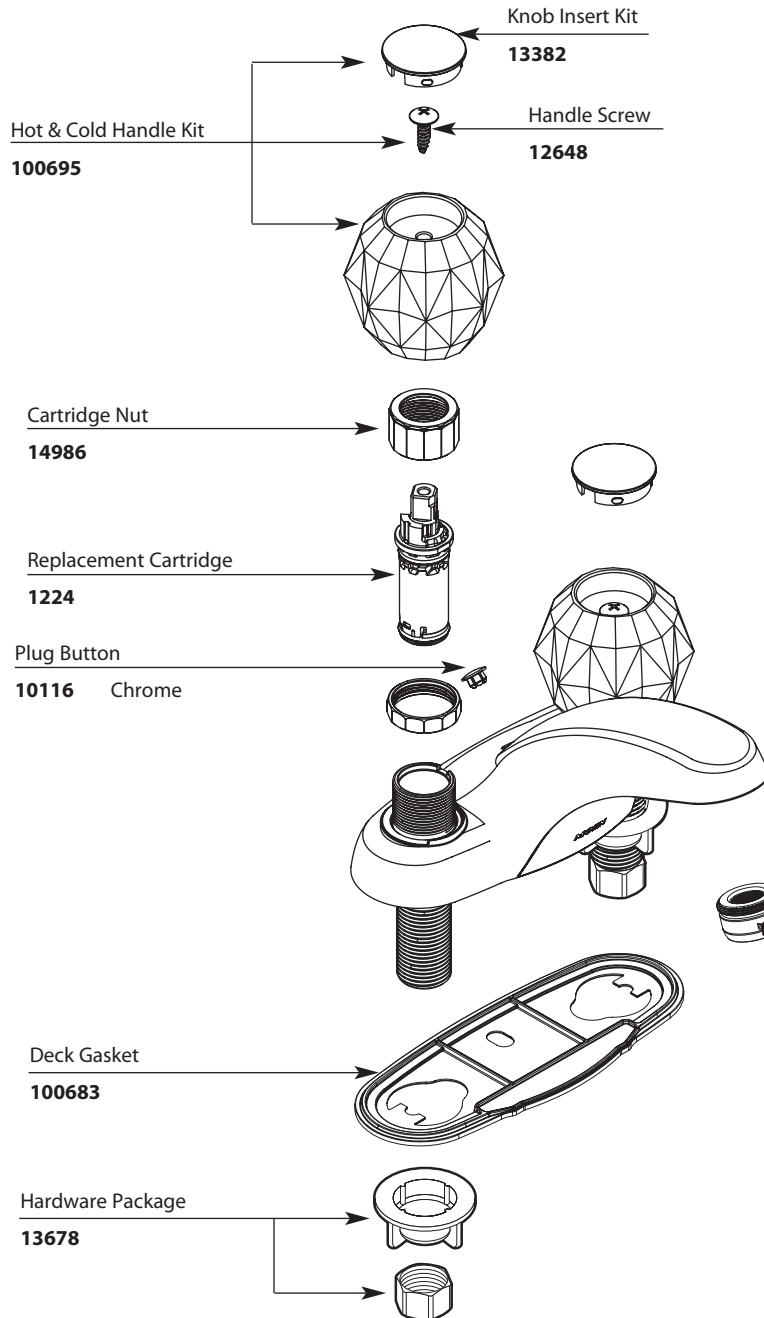

Buy it for looks. Buy it for life.®

■ Order by Part Number

*There is more than 1 version of this model.
Page down to identify the version you have.*

Illustrated Parts

CHATEAU® Two-Handle Lavatory Faucet		
MODEL	TYPE	FINISH
4920	Lav w/metal waste	Chrome
64920	Lav w/50-50 waste	Chrome
64919	Lav w/metal waste	Chrome
64920P	Lav w/50-50 waste	Polished Brass
4900	Lav w/o waste	Chrome
64900	Lav w/o waste	Chrome
DISCONTINUED SKUS		
4920A	Lav w/metal waste	Antique Brass
64920A	Lav w/metal waste	Antique Brass
4920P	Lav w/metal waste	Polished Brass
4920W	Lav w/metal waste	Glacier
64920W	Lav w/metal waste	Glacier

Buy it for looks. Buy it for life.®

Illustrated Parts

■ Order by Part Number

CHATEAU®		
Two-Handle Lavatory Faucet		
MODEL	TYPE	FINISH
4920	Lav w/metal waste	Chrome
64920	Lav w/50-50 waste	Chrome
64919	Lav w/metal waste	Chrome
64920P	Lav w/50-50 waste	Polished Brass
4900	Lav w/o waste	Chrome
64900	Lav w/o waste	Chrome
DISCONTINUED SKUS		
4920A	Lav w/metal waste	Antique Brass
64920A	Lav w/metal waste	Antique Brass
4920P	Lav w/metal waste	Polished Brass
4920W	Lav w/metal waste	Glacier
64920W	Lav w/metal waste	Glacier