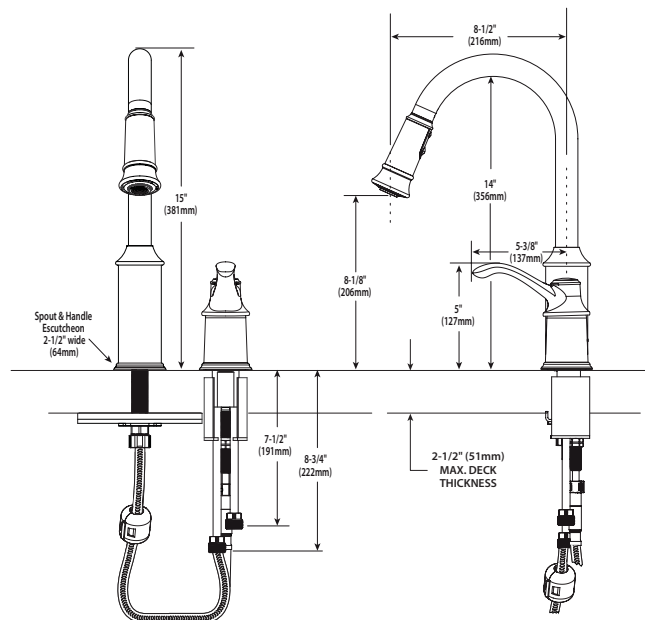

Buy it for looks. Buy it for life.®

Specifications

FAUCET DESCRIPTION

- High arc spout provides the height and reach to fill or clean large pots while the pull-down feature provides the infinite maneuverability for cleaning or rinsing
- Hydrolock® quick connect system
- Metal construction with 6 finishes
- Pull-down spray with 68" braided hose
- 1/2" IPS connections will accept standard ball nose connection for 3/8" tubing

OPERATION

- Single handle lever
- When filling a vessel outside of the sink, the pause feature conveniently stops the flow of water as the wand passes over the countertop
- Convenient single-button actuation provides flexibility to switch from stream to spray mode

FLOW

- Flow is limited to 2.2 gpm (8.3 L/min) at 60 psi

CARTRIDGE

- 1225 cartridge design
- Engineered polymers, non-ferrous and stainless steel materials

STANDARDS

- Third party certified to ASME A112.18.1/CSA B125.1 and all applicable requirements therein
- Certified to ANSI/NSF 61/9
- Complies with California Proposition 65 and with the Federal Safe Drinking Water Act
- The backflow protection system in this device consists of two independently operating check valves, a primary and a secondary which prevent backflow.

Aberdeen™
Single Handle High Arc Pull-down Kitchen Faucet

Models: 7590C, 7590ORB, 7590W, 7590V, 7590CPR, 7590SL, 86590C

NOTE: DESIGNED TO INSTALL THRU 2 HOLES 1-1/4" (32mm) MIN. DIA.

WARRANTY

- Lifetime limited warranty against leaks, drips and finish defects to the original consumer purchaser
- 5 year warranty if used in commercial installations