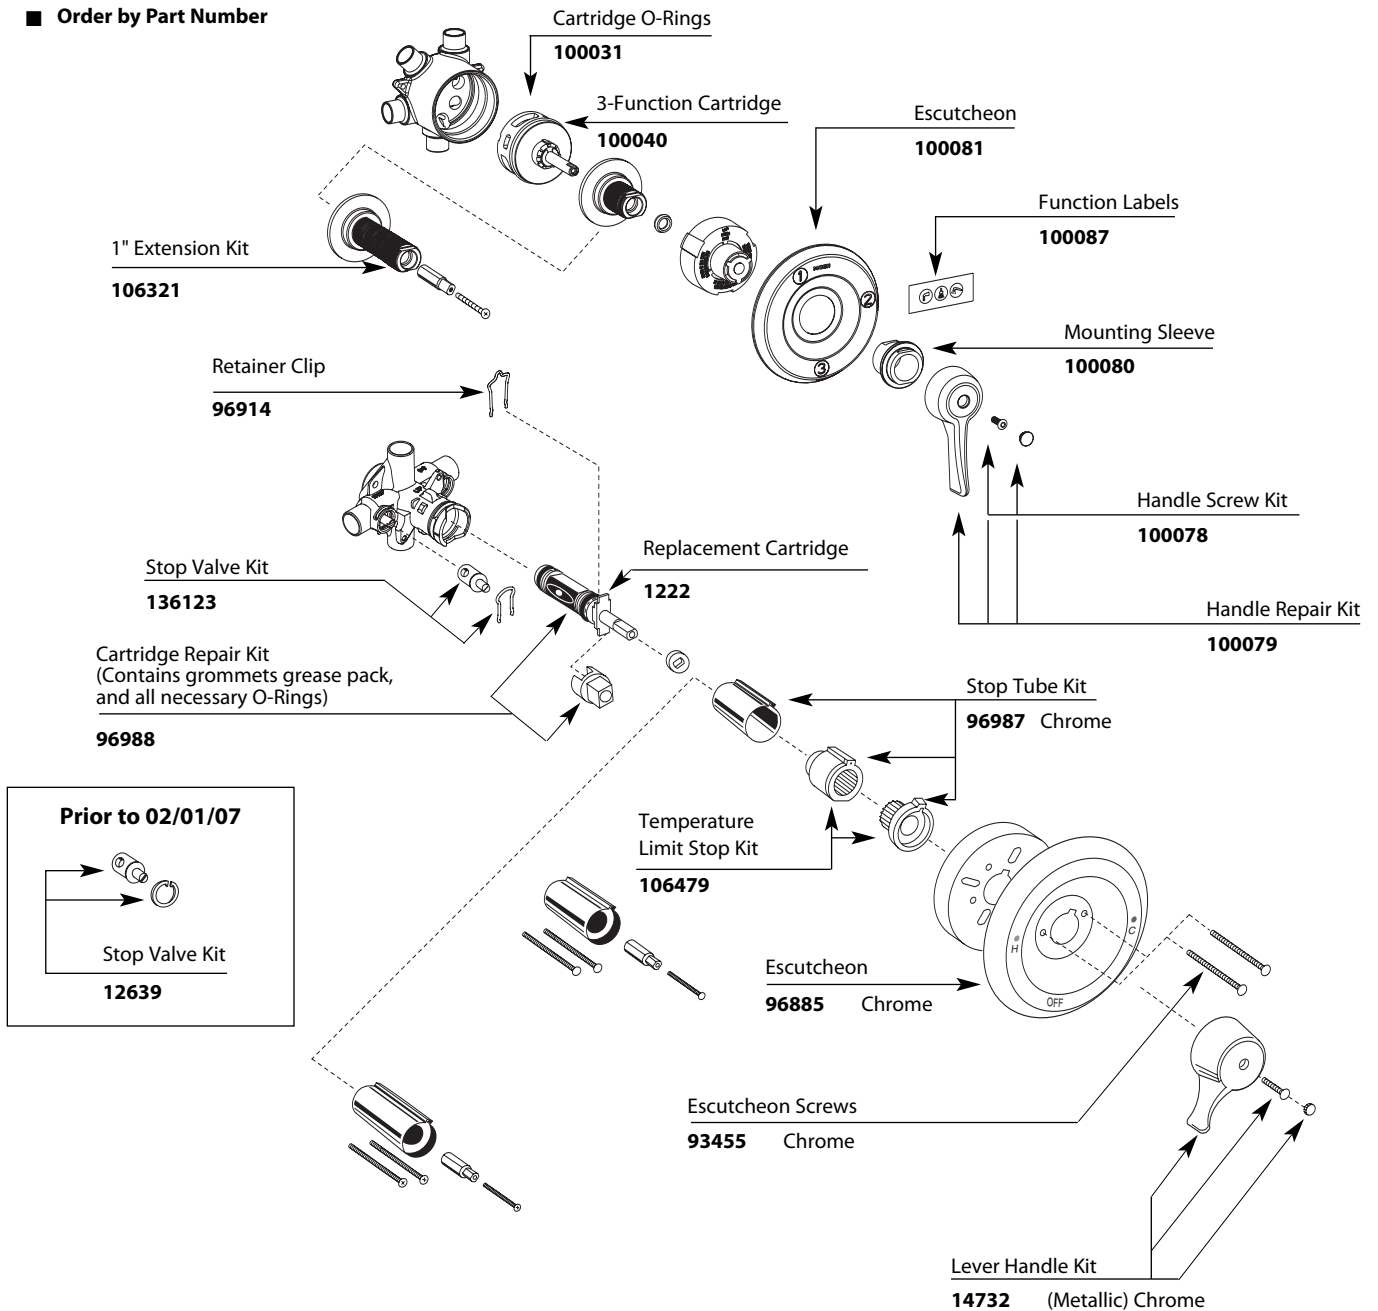

Three-Function Commercial Tub/Shower System							
MODEL	Showerhead	Tub Filler	Handshower	Vacuum Breaker	Drop Ell	Slide Bar	Wall Bracket
8360 3 Function Transfer Valve							
8341 Posi-Temp & 3 Function Transfer Valve		x	x	x	x	x	
8342 Posi-Temp & 3 Function Transfer Valve	x		x	x	x	x	
8343 Posi-Temp & 3 Function Transfer Valve	x	x	x	x	x	x	
8348 Posi-Temp			x	x	x		x
8346 Posi-Temp			x	x	x	x	
52710 Less Valves			x	x	x	x	

■ Order by Part Number

* See Additional Parts Chart on Next Page

■ Order by Part Number

* **Parts Chart**

Shower Head, Arm, Flange
12894

Vacuum Breaker
52703

Drop ell
A725

Tub Spout
3804

Clamp
100686

Hand Held Shower Wand
8349

Metal Hose
A726

Slidebar & Clamp
101629

Wall Bracket
104414