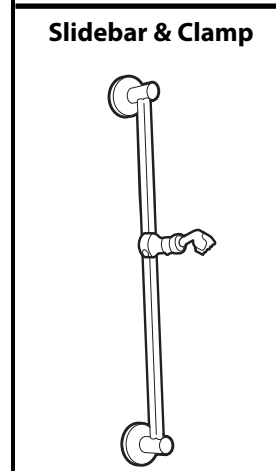

Three-Function Commercial Tub/Shower System							
MODEL	Showerhead	Tub Filler	Handshower	Vacuum Breaker	Drop Ell	Slide Bar	Wall Bracket
8360 3 Function Transfer Valve							
8341 Posi-Temp & 3 Function Transfer Valve		x	x	x	x	x	
8342 Posi-Temp & 3 Function Transfer Valve	x		x	x	x	x	
8343 Posi-Temp & 3 Function Transfer Valve	x	x	x	x	x	x	
8348 Posi-Temp			x	x	x		x
8346 Posi-Temp			x	x	x	x	
52710 Less Valves			x	x	x	x	

■ Order by Part Number

* See Additional Parts Chart on Next Page

■ Order by Part Number

* **Parts Chart**

Shower Head, Arm, Flange
12894

Vacuum Breaker
52703

Drop ell
A725

Tub Spout
3804

Clamp
100686

Hand Held Shower Wand
8349

Metal Hose
A726

Slidebar & Clamp
101629

Wall Bracket
104414