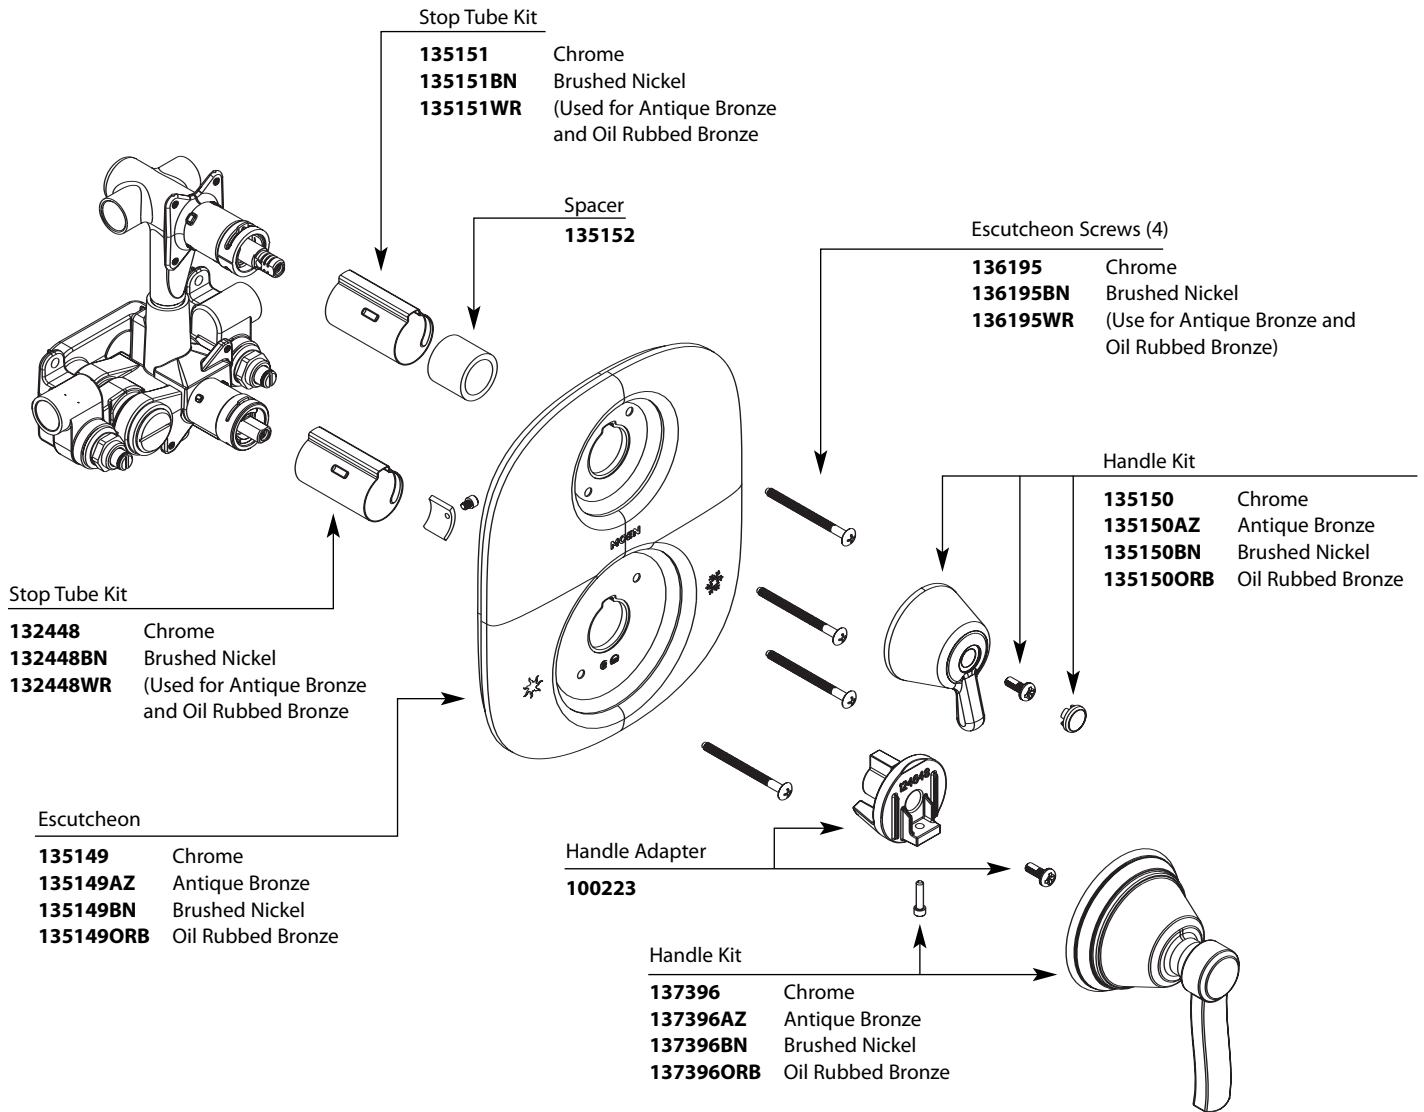

Buy it for looks. Buy it for life.®

- Order by Part Number
- Trim can be used with either the 3320 series or 3330 series valve

Illustrated Parts

ROTHBURY™ Three Function Transfer Valve Trim Kit		
<u>MODEL</u>	<u>HANDLE</u>	<u>FINISH</u>
T4211	Lever	Chrome
T4211AZ	Lever	Antique Bronze
T4211BN	Lever	Brushed Nickel
T4211ORB	Lever	Oil Rubbed Bronze