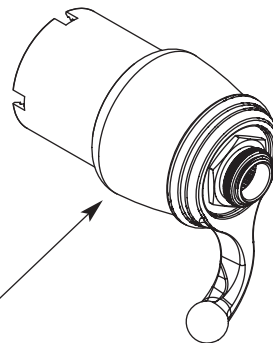

- **130150** Chrome
- **130150ORB** Oil Rubbed Bronze
- **130150WR** Wrought Iron
- **130150AN** Antique Nickel
- **130150BN** Brushed Nickel
- **130150PW** Pewter
- **130150AZ** Antique Bronze
- **130150BB** Brushed Bronze