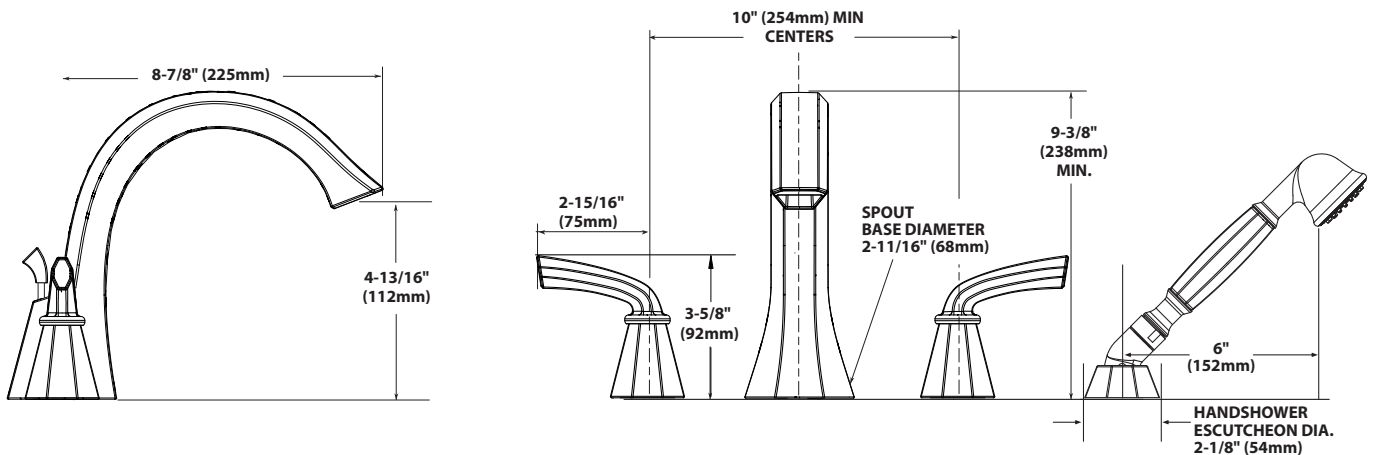

FLOW

- Hand shower meets 2.5 gpm max. (9.5 L/min)

STANDARDS

- Third party certified to CSA B125.1, ASME A112.18.1, and all applicable requirements referenced therein

- ADA  for lever handles

WARRANTY

- Lifetime limited warranty against leaks, drips and finish defects to the original consumer purchaser
- 5 year warranty if used in commercial installations

FELICITY™ Two-Handle Roman Tub Faucet Trim with Handheld Shower

Models: TS244 series

Valves: 9992, 9993

CRITICAL DIMENSIONS

(DO NOT SCALE)

FOR MORE INFORMATION CALL: 1-800-BUY-MOEN

www.moen.com