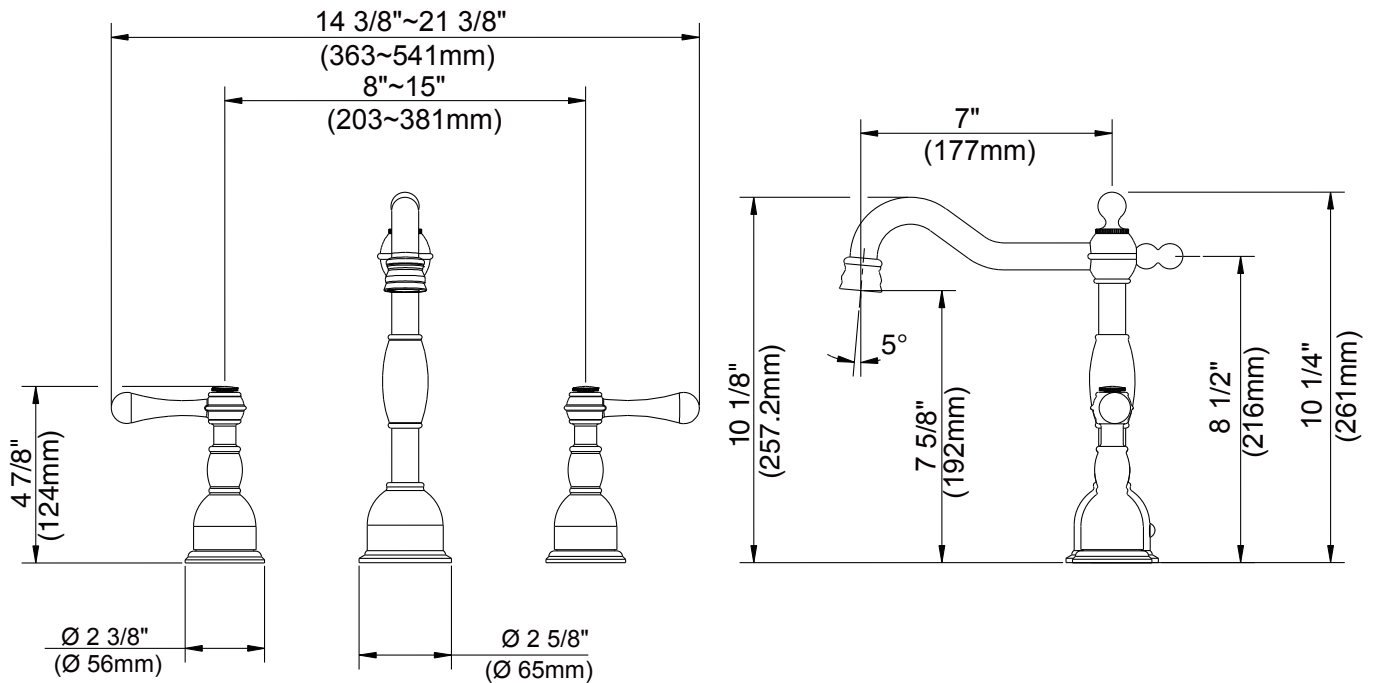

Submittal Information:

Job Name: _____

Location: _____

Contractor: _____

Contact #: _____