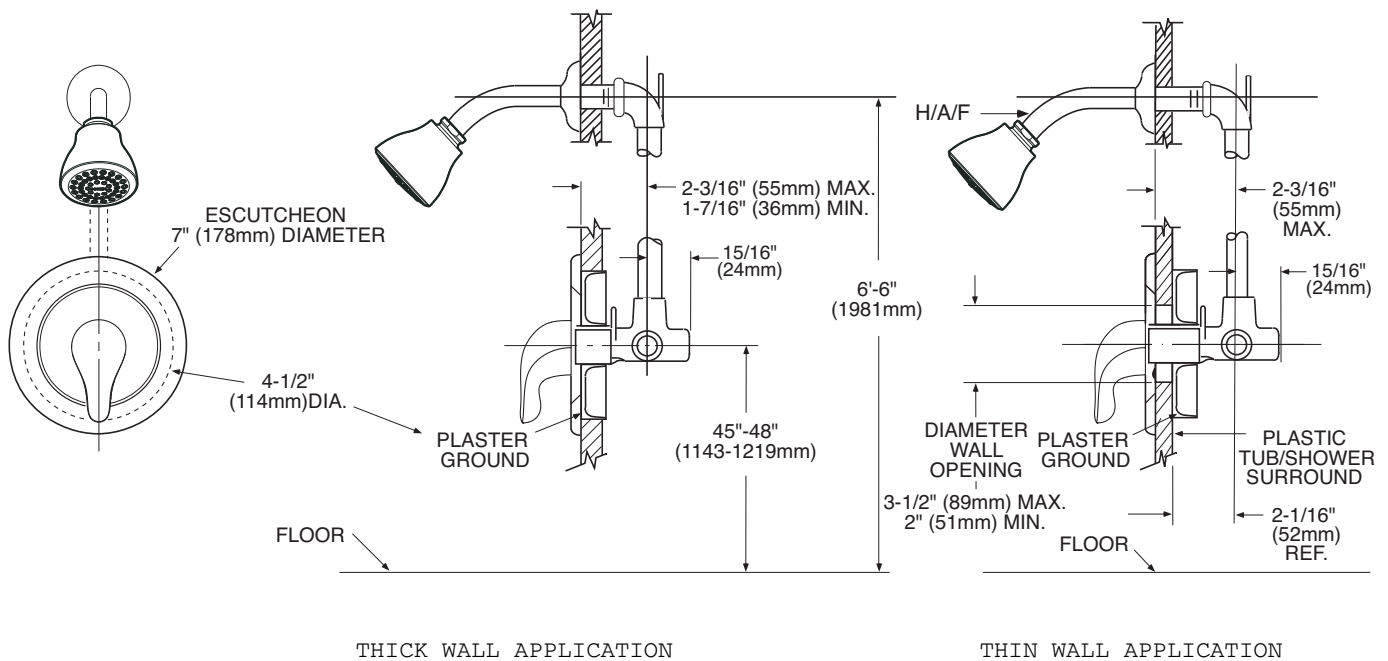

CRITICAL DIMENSIONS

(DO NOT SCALE)

FOR MORE INFORMATION CALL: 1-800-BUY-MOEN

www.moen.com