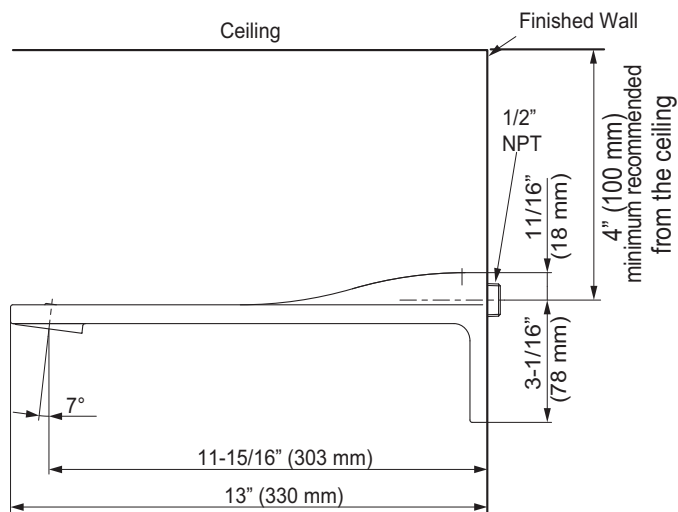

TS170A

Kiwami® Renesse® Showerhead

SPECIFICATIONS

- Warranty Lifetime Limited Warranty (Residential Use)
  One Year (Commercial Use)
- Material Brass
- Shipping Weight 4.3 lbs.
- Shipping Dimensions 5-3/4" L x 14" W x 3" H
- Maximum Flow Rate 2.5 gpm (9.5 lpm)

TOTO®

These dimensions and specifications are subject to change without notice

Ph: (888) 295-8134 | Fax: (800) 699-4889 | www.totousa.com

Printed in U.S.A. | © TOTO USA 10/09 | Printed on recycled paper ♻️

SS-00033, v.01