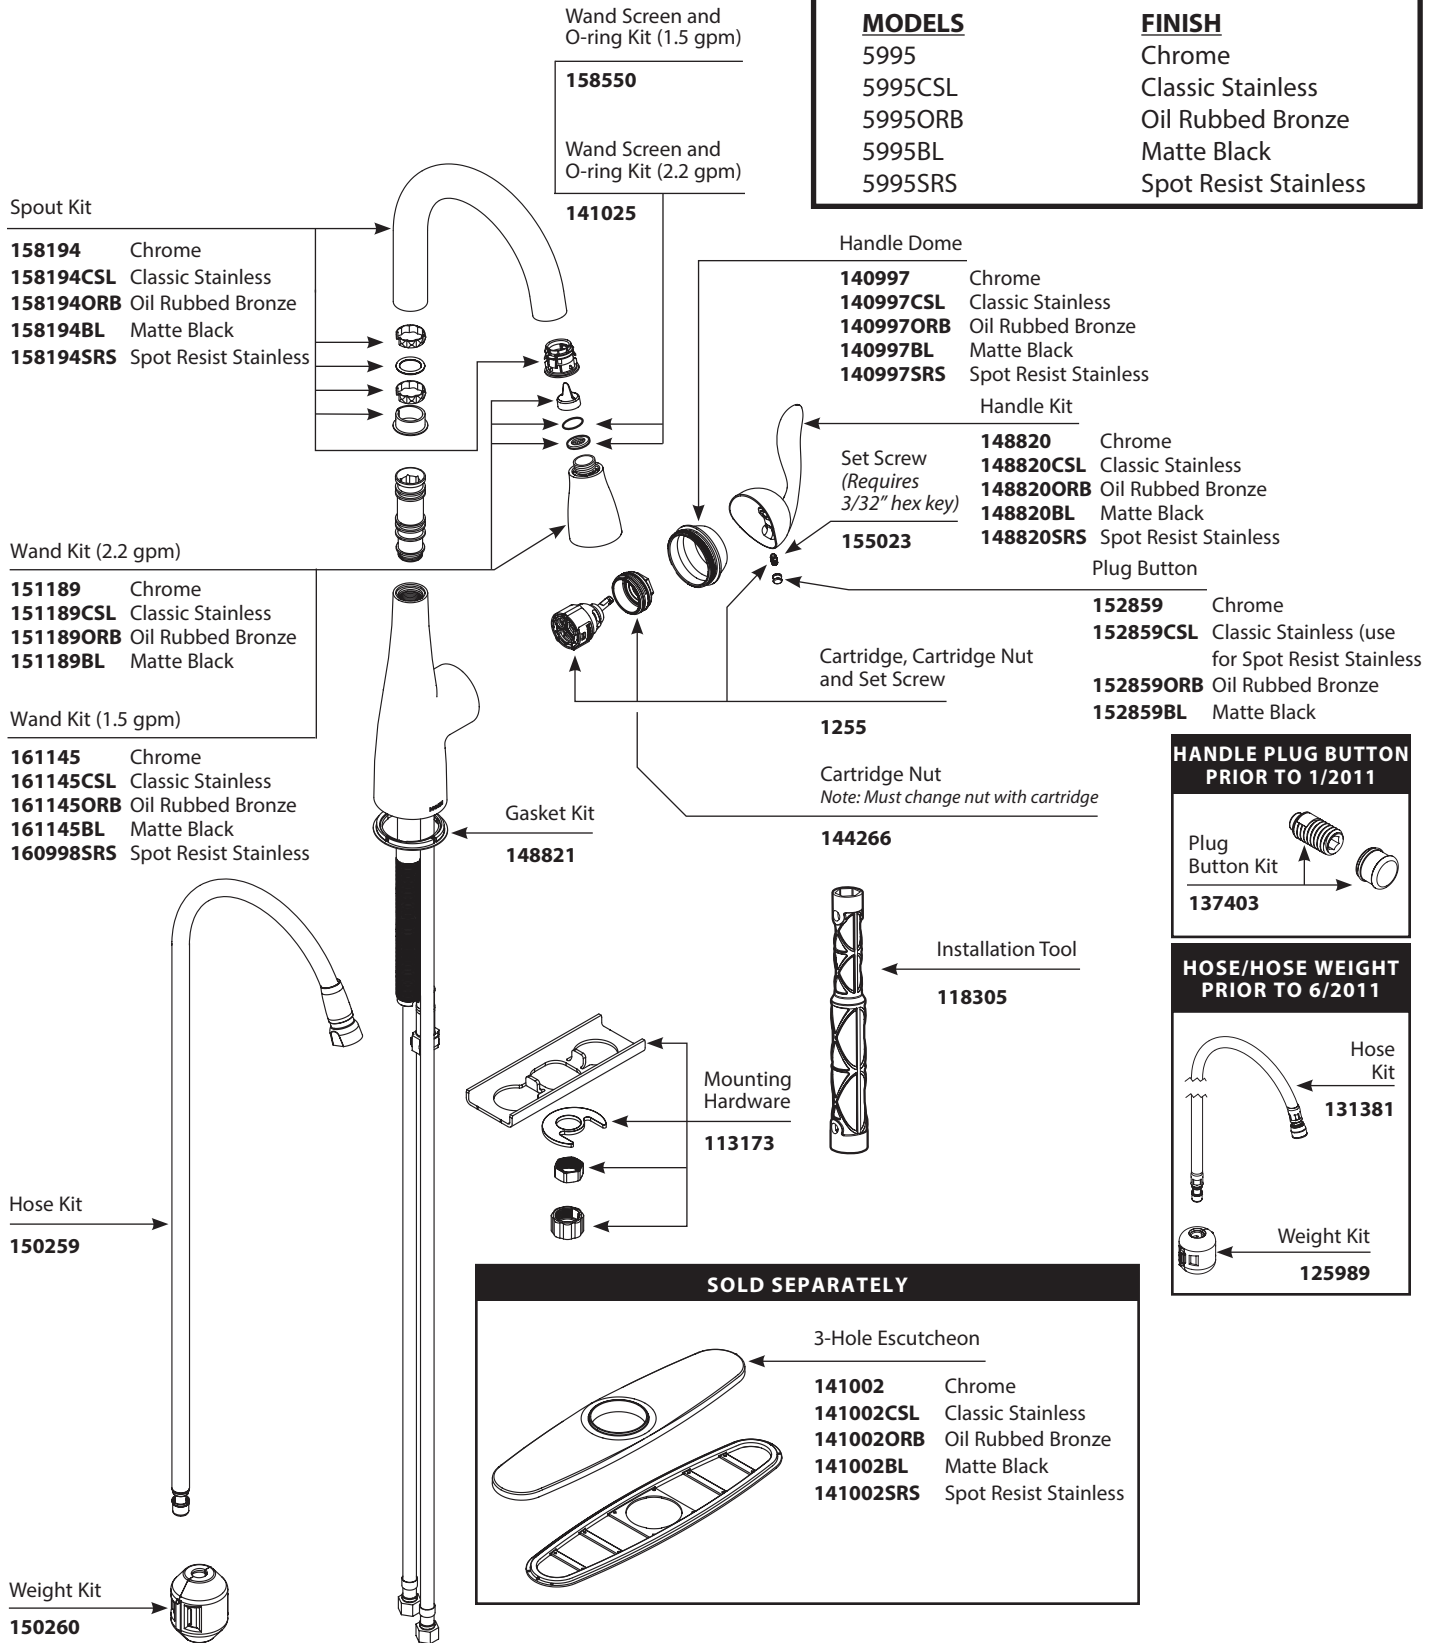

■ Order by Part Number

Illustrated Parts

ARBOR™ Single-Handle Pulldown Prep/Bar Faucet	
MODELS	FINISH
5995	Chrome
5995CSL	Classic Stainless
5995ORB	Oil Rubbed Bronze
5995BL	Matte Black
5995SRS	Spot Resist Stainless