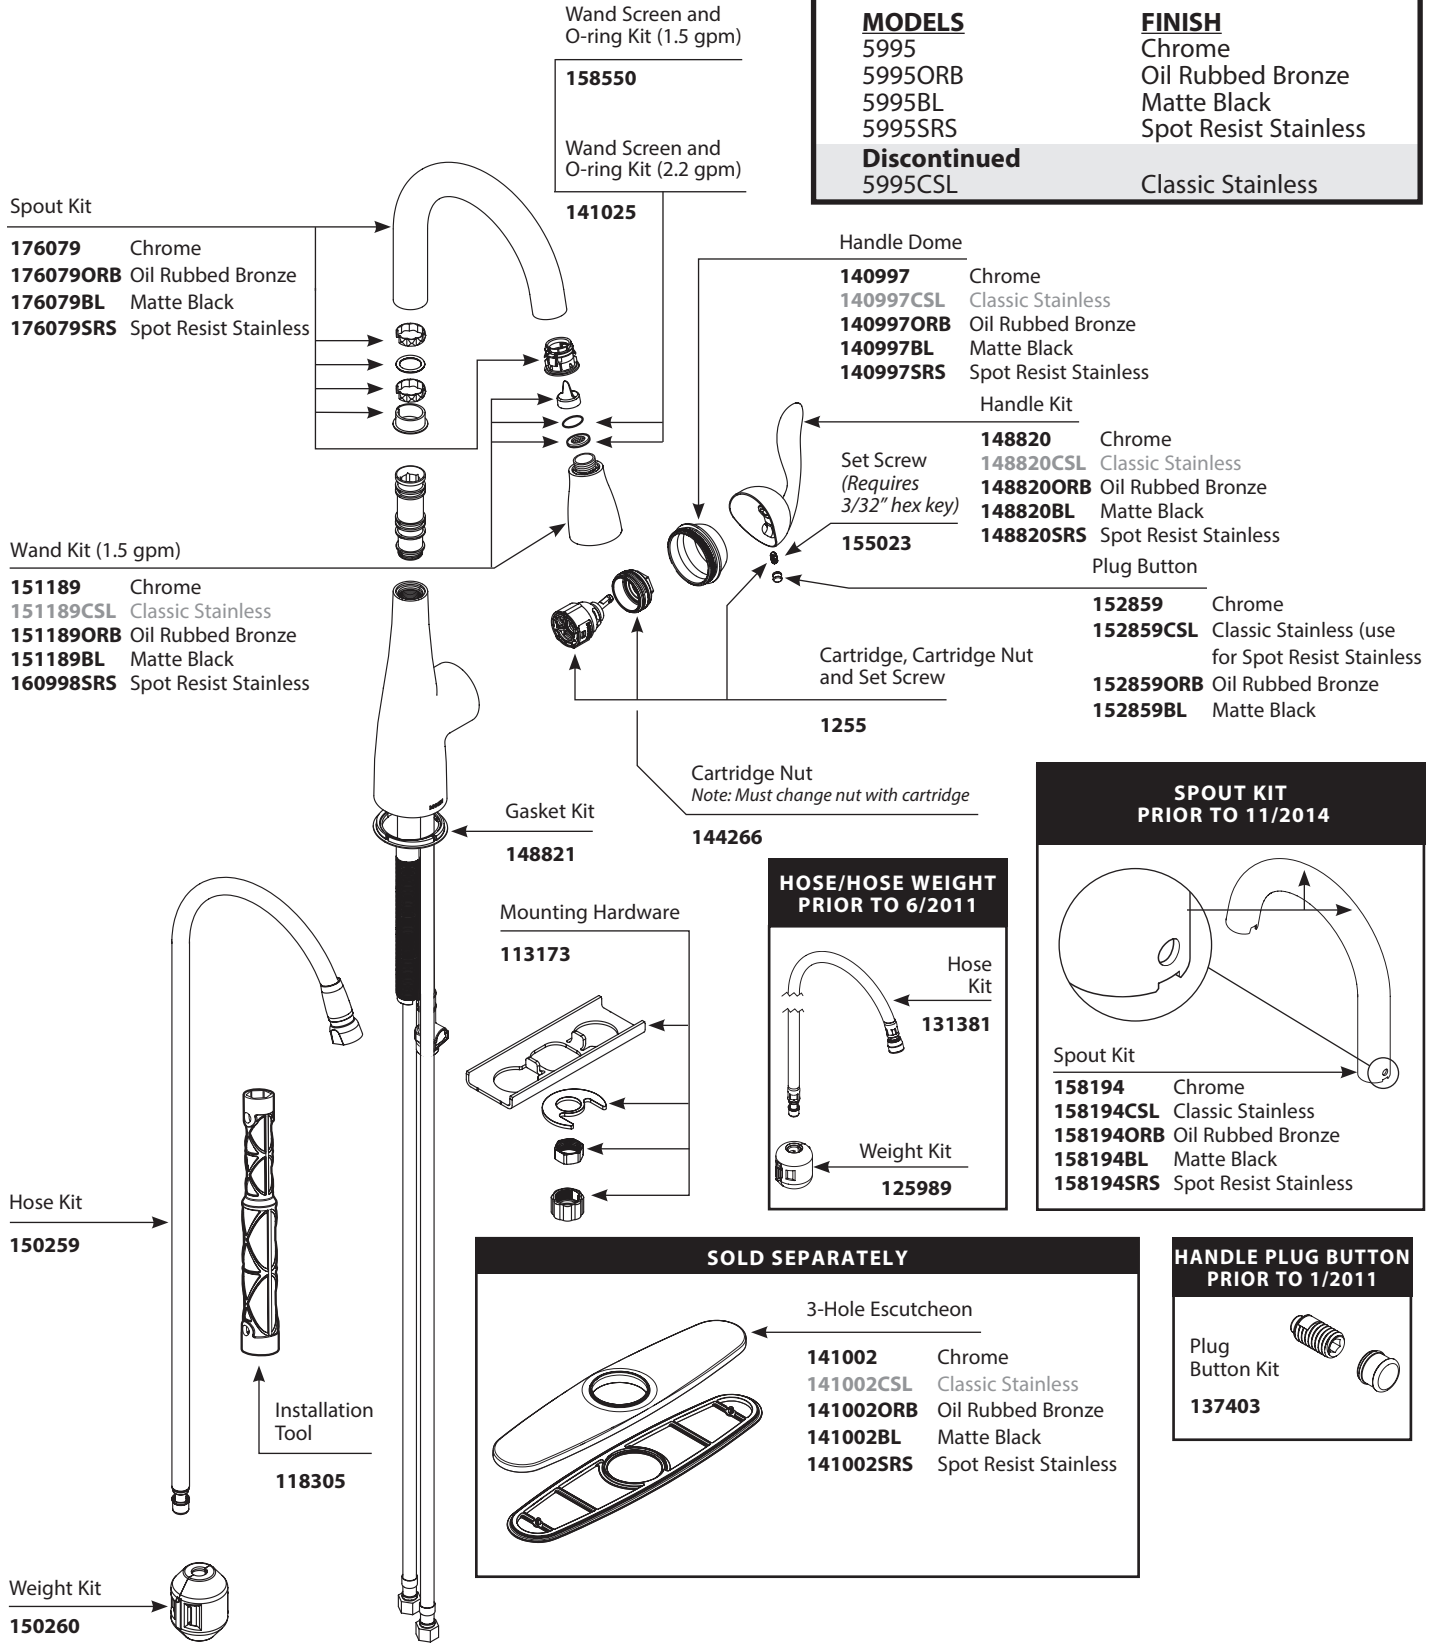

## Illustrated Parts

**ARBOR™**  
**Single-Handle Pulldown Prep/Bar Faucet**

MODELS	FINISH
5995	Chrome
5995ORB	Oil Rubbed Bronze
5995BL	Matte Black
5995SRS	Spot Resist Stainless
<b>Discontinued</b> 5995CSL	Classic Stainless

■ Order by Part Number

## Illustrated Parts

**ARBOR™**  
**Single-Handle Pulldown Prep/Bar Faucet**

<u>MODELS</u>	<u>FINISH</u>
CA5995	Chrome
CA5995CSL	Classic Stainless
CA5995ORB	Oil Rubbed Bronze