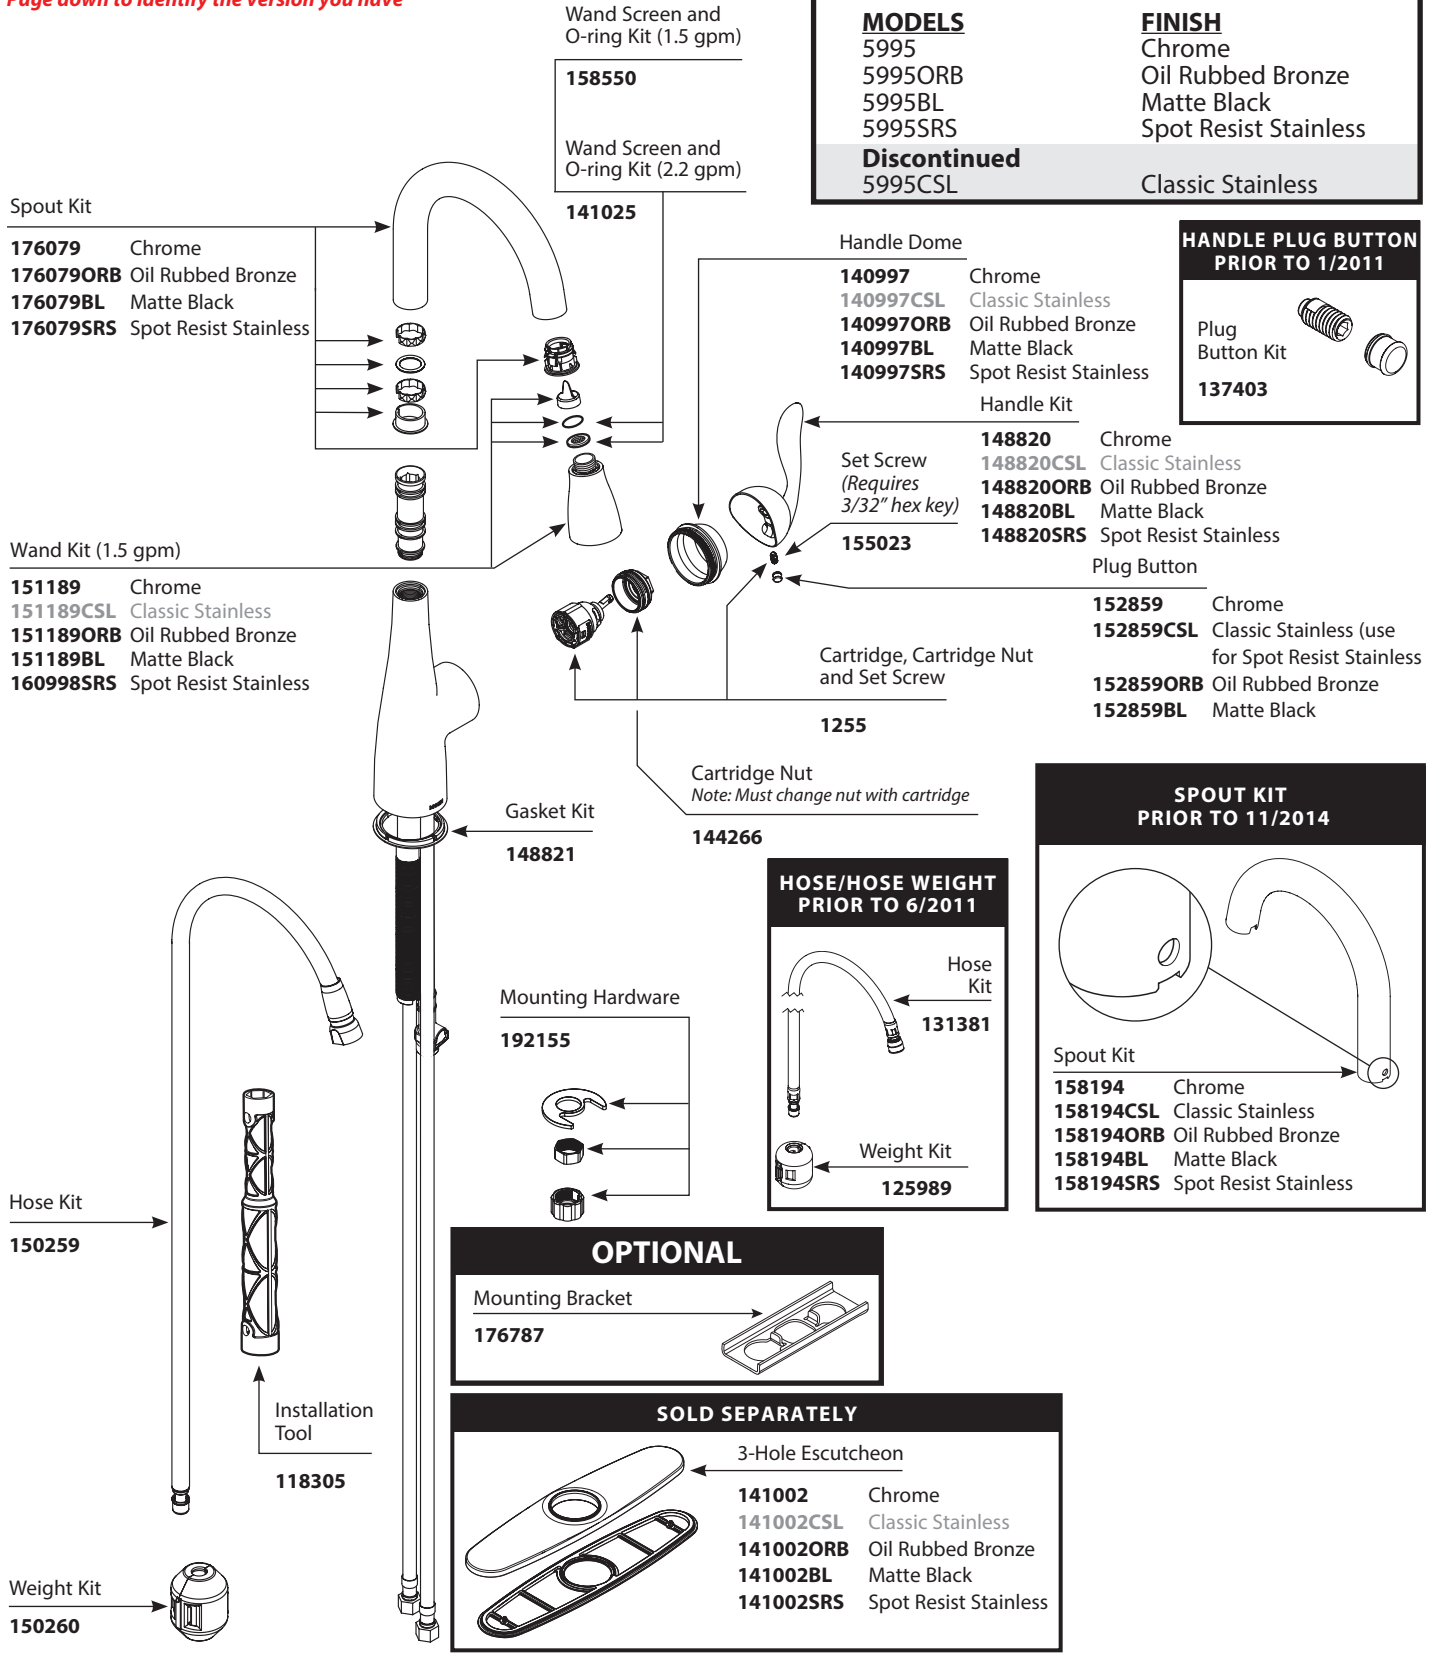

## Illustrated Parts

**ARBOR™**  
**Single-Handle Pulldown Prep/Bar Faucet**

MODELS	FINISH
5995	Chrome
5995ORB	Oil Rubbed Bronze
5995BL	Matte Black
5995SRS	Spot Resist Stainless
<b>Discontinued</b> 5995CSL	Classic Stainless

■ Order by Part Number

## Illustrated Parts

**ARBOR™**  
**Single-Handle Pulldown Prep/Bar Faucet**

<u>MODELS</u>	<u>FINISH</u>
CA5995	Chrome
CA5995CSL	Classic Stainless
CA5995ORB	Oil Rubbed Bronze