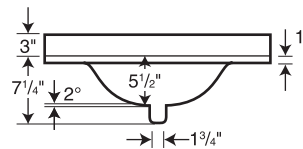

WARRANTY
Limited Lifetime – Residential
Limited 25-year – Commercial

Manufactured from Swanstone solid surface
(See page 2 for detailed information.)

Recommended for high-use traffic areas and commercial surfaces.

FEATURES

- Reinforced solid surface means color and texture run all the way through and cannot wear away.
- Coordinates with other Swanstone products.
- Easily accommodates all faucet styles.
- Chemical resistant—acetone will not harm.
- Heat resistant—hot curling irons will not damage it.
- Make-up and hair-dye can be buffed with household cleansers.
- Heat, stain and scratch resistant for lasting beauty.
- Contemporary style with unique sweeping bowl.

○ Drill Points ● Pre-drilled

Model	A	B
CV-2225	25"	12-1/2"
CV-2231	31"	15-1/2"
CV-2237	37"	18-1/2"
CV-2243	43"	21-1/2"
CV-2249	49"	24-1/2"

Custom Edge Treatments Available
(Orders cannot be cancelled or returned.)

Capacity: 2 gallons to overflow

SPECIFICATIONS

Contour Vanity Tops

Model	Part	Nominal Dimensions	Ship Wt. Lb.	Ship FedEx	Carton Dims. In.	Cu. Ft.
CV-2225	CV02225	22" D x 25" W	24	FedEx	29 x 26 x 14	6.11
CV-2231	CV02231	22" D x 31" W	29	FedEx	34 x 26 x 14	7.16
CV-2237	CV02237	22" D x 37" W	34	FedEx	41 x 26 x 14	8.64
CV-2243	CV02243	22" D x 43" W	35	FedEx	53 x 26 x 14	11.16
CV-2249	CV02249	22" D x 49" W	38	FedEx	53 x 26 x 14	11.16

Includes: One compression-molded vanity top with overflow, integral bowl and backsplash.

Packaging: Each unit is packed in a rectangular carton.

ACCESSORIES

- Optional VT21-3SS Side Splash available (See page 115)
- Optional Front and Side Apron available (See page 115)

STANDARDS AND RATINGS