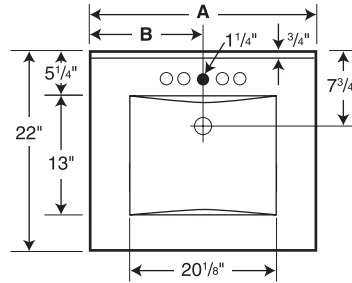

○ Drill Points ● Pre-drilled

Model	A	B
CV-2225	25"	12-1/2"
CV-2231	31"	15-1/2"
CV-2237	37"	18-1/2"
CV-2243	43"	21-1/2"
CV-2249	49"	24-1/2"

Custom Edge Treatments Available
 (Orders cannot be cancelled or returned.)

Capacity: 2 gallons to overflow

SPECIFICATIONS

Contour Vanity Tops

Model	Part	Nominal Dimensions	Ship Wt. Lb.	Ship FedEx	Carton Dims. In.	Cu. Ft.
CV-2225	CV02225	22" D x 25" W	24	FedEx	29 x 26 x 14	6.11
CV-2231	CV02231	22" D x 31" W	29	FedEx	34 x 26 x 14	7.16
CV-2237	CV02237	22" D x 37" W	34	FedEx	41 x 26 x 14	8.64
CV-2243	CV02243	22" D x 43" W	35	FedEx	53 x 26 x 14	11.16
CV-2249	CV02249	22" D x 49" W	38	FedEx	53 x 26 x 14	11.16