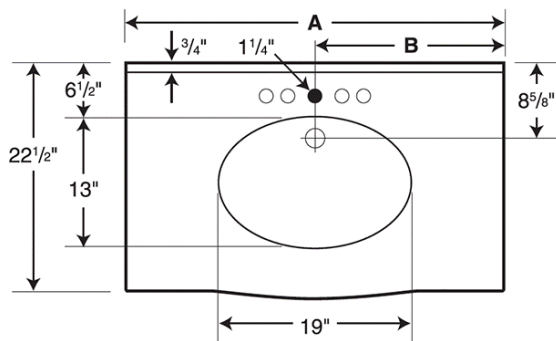

# EV1B2225 22" x 25" Europa Vanity Top

**Model number:**

EV02225

**Dimensions:** 25" x 23" x 8"

**Number of Bowls:** One

**Material:** Swanstone

## Standard Features:

- Bowl size: 19" x 13 1/8" x 6 7/8" (483mm x 333mm x 175mm)
- Gently curved front edge with sculpted ogee detailing.
- Reinforced solid surface means color and texture run all the way through and cannot wear away.
- Coordinates with Swanstone shower and bath systems.

# EV1B2225 22" x 25" Europa Vanity Top

**Model number:**

**EV02225**

**Dimensions:** 25" x 23" x 8"

**Number of Bowls:** One

**Material:** Swanstone

**Dimensions:**

25 x 22 1/2 x 7 7/8 in.

**Weight:**

28 lbs

Model	A	B
EV1B2225	25"	12-1/2"
EV1B2231	31"	15-1/2"
EV1B2237	37"	18-1/2"
EV1B2243	43"	21-1/2"
EV1B2249	49"	24-1/2"
EV1B2255	55"	27-1/2"
EV1B2261	61"	30-1/2"

○ Drill Points ● Pre-drilled