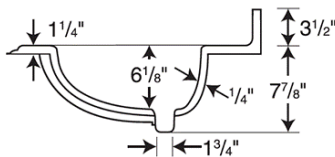

Model	A	B
EV1B2225	25"	12-1/2"
EV1B2231	31"	15-1/2"
EV1B2237	37"	18-1/2"
EV1B2243	43"	21-1/2"
EV1B2249	49"	24-1/2"
EV1B2255	55"	27-1/2"
EV1B2261	61"	30-1/2"

○ Drill Points ● Pre-drilled

Capacity: 2 gallons to overflow