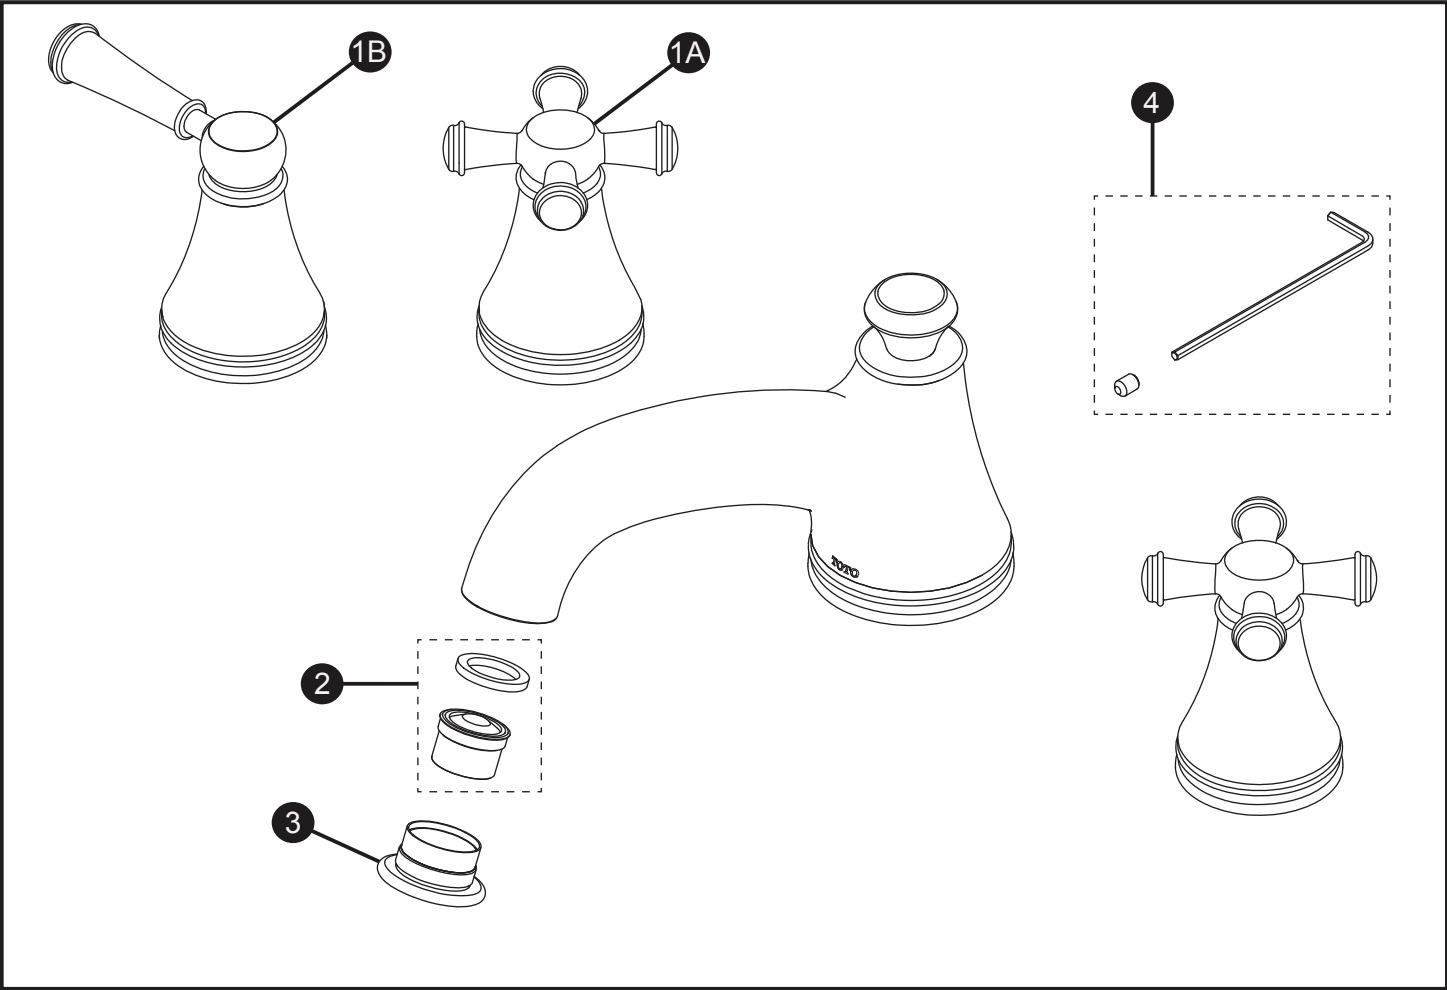

Three-Hole Roman Tub Filler Trim

Item	Part	Description
1A*	THP4883##	Handle Assembly, TB220DD
1B*	THP4884##	Handle Assembly, TB220DD1
2	THP4811	Flow Insert and Gasket
3*	THP4885##	Housing
4	THP4882	Set Screw and Hex Wrench

\* Please specify finish when ordering

LEGEND
## = Denotes Finish
#CP = Polished Chrome
#BN = Brushed Nickel
#PN = Polished Nickel