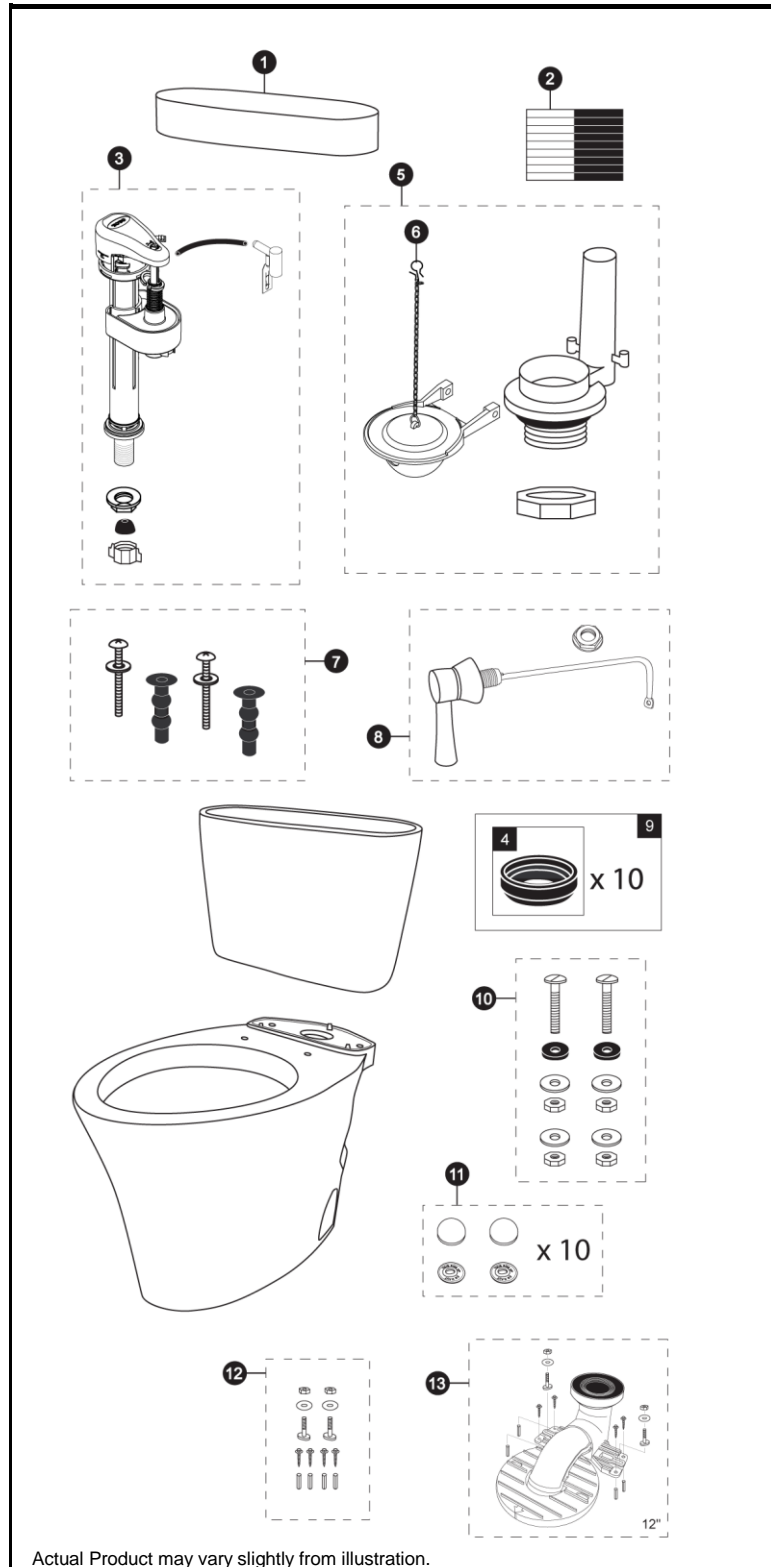

CST794EF
CT794EF
ST794E

Nexus® 1.28 Gpf Toilet, Elongated, E-Max®, 12" Modular Rough-In, Universal Height

Item	Part	Description
1	TCU794CR#01	Tank Lid w/ Velcro Tape - Cotton
	TCU794CR#03	Tank Lid w/ Velcro Tape - Bone
	TCU794CR#11	Tank Lid w/ Velcro Tape - Colonial White
	TCU794CR#12	Tank Lid w/ Velcro Tape - Sedona Beige
	TCU794CR#51	Tank Lid w/ Velcro Tape - Ebony
2	THU107	Velcro Tape
3	TSU53A	Fill Valve
4	9BU024E	Tank to Bowl Gasket
5	THU252P-3A	Flush Valve
6	THU500S	Flapper w/ Chain
7	THU651N	Top Mounting Seat Hardware
8	THU164#CP	Trip Lever - Chrome Plated
	THU164#BN	Trip Lever - Brushed Nickel
	THU164#PN	Trip Lever - Polished Nickel
	THU164#PB	Trip Lever - Polished Brass
9	THU131	3" Tank to Bowl Gaskets (10 pieces)
10	TSU01D	Tank Mounting Kit
11	THU048#01	Bolt Cap Sets - Cotton (20 pieces)
	THU048#03	Bolt Cap Sets - Bone (20 pieces)
	THU048#51	Bolt Cap Sets - Ebony (20 pieces)
12	THU021	UniFit Mounting Set
13	TSU02W.12	UniFit - 12" Rough-In

Note:

Product Number Explanations

Two-Piece Toilet

(CST) Gravity Type Toilet
(794) Model
(E) E-Max®
(F) Universal Height

Tank

(ST) Tank
(794) Model
(E) E-Max®

Bowl

(CT) Bowl
(794) Model
(E) E-Max®
(F) Universal Height