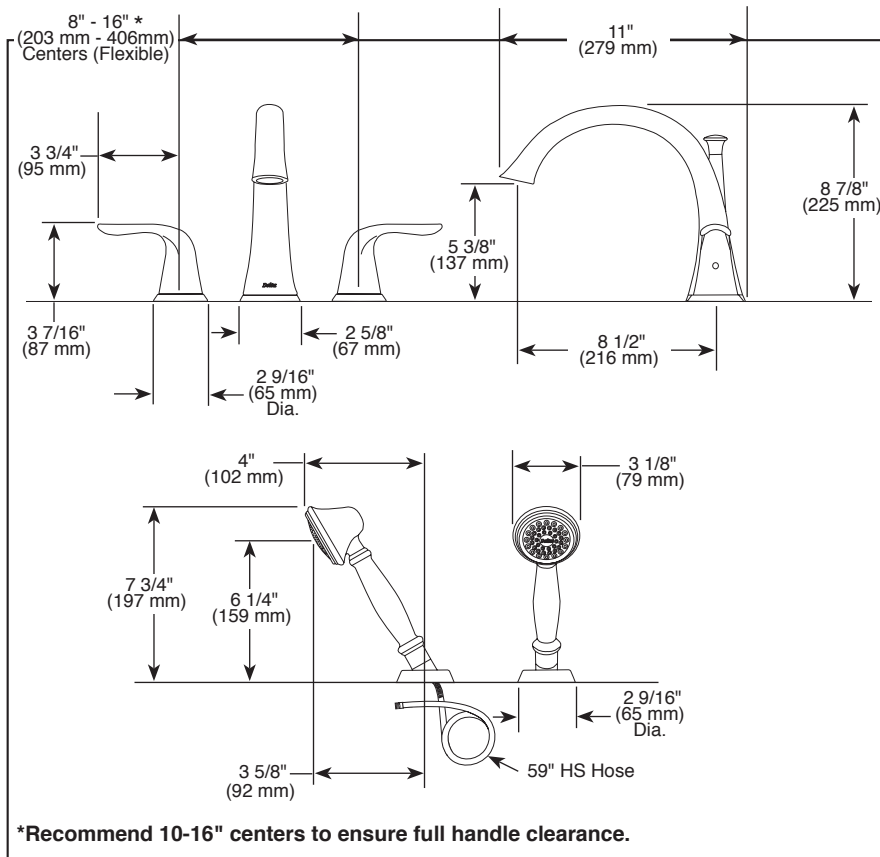

Submitted Model No.: _____

Specific Features: _____

*Recommend 10-16" centers to ensure full handle clearance.

▲ Designate Proper Finish Suffix

see what Delta can do™

ROMAN TUB/WHIRLPOOL FAUCET TRIM

- Lahara® Bath Collection
- Three Hole Installation (T2738 Series)
- Four Hole Installation (T4738 Series)
- Rough-In Kit Must Also be Ordered to Complete Installation (R4707 for four hole and R2707 for three hole)

STANDARD SPECIFICATIONS:

- Trim Only for two handle Roman Tub faucet for concealed mounting
- Temperature and volume controlled with handles.
- Rough-In kit must also be ordered to complete installation (R4707 for four hole and R2707 for three hole). There are separate specification sheets on each rough-in kit if more details are required.
- Hand shower includes double check valves for backflow prevention (T4738)
- Hand shower max flow rate 1.75 gpm @ 80 psi, 6.6 L/min @ 550 kPa