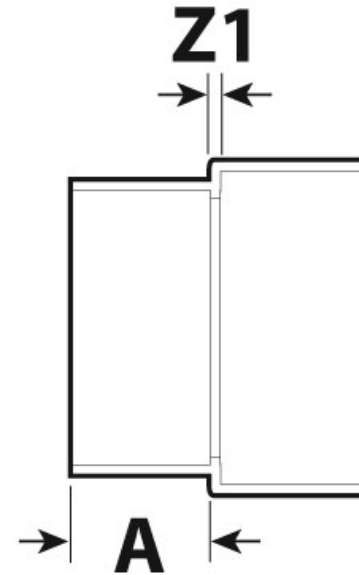

**Submittal Sheet**

**Part Description:**

6" X 6" PVC WHITE Sewer Transition Adapter  
Coupling Sewer H X DWV H

**Part Number:**

414228BC

Approvals and Listings maintained by:  
**Canplas Industries Ltd**  
Canada: 1-800-461-5300 USA: 1-888-461-5307

Part #	Part UPC	Colour	Size (inches)	Ctn Qty	Ctn Bar Code	Ctn. Wt (Kgs)	Ctn. Wt (lbs)	Skid Cubic (m)	Skid Cubic (ft)	Ctns/Skid
414228BC	662671024237	WHITE	6X6	10	20662671024231	9.29	20.44	1.90	67.04	18

**Dimensions (inches)**

A	Z1
3.05	0.20