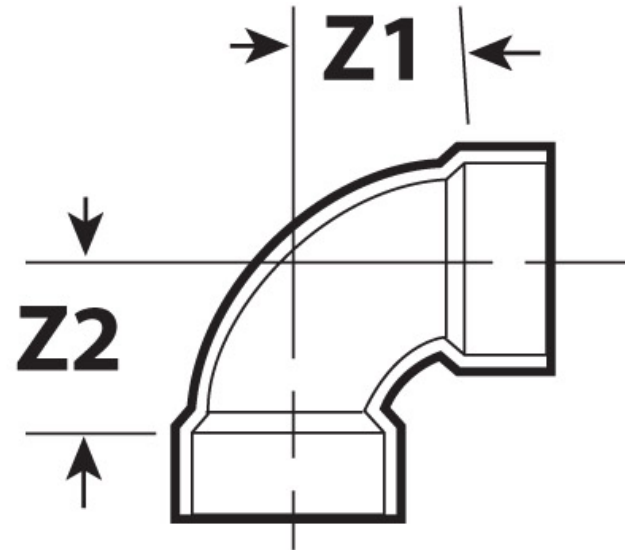

Submittal Sheet

Part Description:
 4" PVC WHITE Sewer Long Turn Sweep 90
 Degree Bend or Elbow H X H

Part Number:
 414164BC

Approvals and Listings maintained by:
Canplas Industries Ltd
 Canada: 1-800-461-5300 USA: 1-888-461-5307

Part #	Part UPC	Colour	Size (inches)	Ctn Qty	Ctn Bar Code	Ctn. Wt (Kgs)	Ctn. Wt (lbs)	Skid Cubic (m)	Skid Cubic (ft)	Ctns/Skid
414164BC	662671410207	WHITE	4X4	20	20662671410201	9.59	21.10	1.90	67.04	18

Dimensions (inches)

Z1	Z2
3.68	3.68