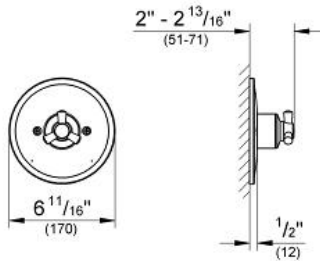

ARDEN  
Pressure Balance Valve Trim  
MODEL # 19311EN0

Pure Freude  
an Wasser

GROHE

**Product Description:**  
ARDEN  
Pressure Balance Valve Trim

**Standard Specification:**

- Grohsafe 35 250 - 35 253
- GROHE SilkMove
- GROHE StarLight finish
- For use with Grohsafe Rough-In Valve with Built in Diverter 35 015

**Applicable Codes & Standards:**

- Energy Policy Act of 1992
- ASME A112.18.1/CSA B125.1

**Color:**  
 19311EN0 Brushed Nickel