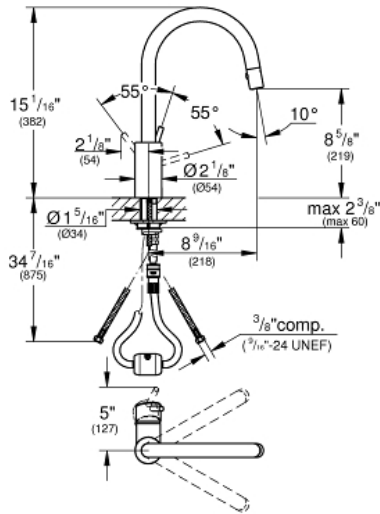

CONCETTO
Single-Handle Kitchen Faucet
MODEL # 32665001

Pure Freude
an Wasser

Product Description:
CONCETTO
Single-Handle Kitchen Faucet

Standard Specification:

- High spout
- Single hole installation
- **GROHE StarLight** finish
- **GROHE SilkMove** 1.4" (35 mm) ceramic cartridge
- Flow strainer
- Swivel Spout
- Integrated non-return valve
- Protected against backflow
- Stainless steel flex lines
- Quick installation system
- Max Flow Rate: 1.75 gpm (6.6 L/min)

Applicable Codes & Standards:

- Energy Policy Act of 1992
- NSF 61
- ASME A112.18.1/CSA B125.1
- US Federal and State material regulations
- ICC/ANSI A117.1

Color:

- 32665001 StarLight Chrome