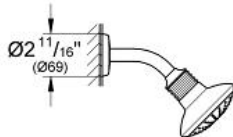

CONCETTO
Pressure Balance Valve Bathtub/
Shower Combo Faucet

MODEL # 35010EN1

Pure Freude
an Wasser

GROHE

Product Description:

CONCETTO

Pressure Balance Valve Bathtub/Shower Combo Faucet

Standard Specification:

- Head shower (27 545 000)
- 5 5/8" (182 mm) Tubular shower arm (27 414)
- **GROHE StarLight** finish
- For use with Grohsafe Rough-In Valve (35 015)
- Euphoria Shower Head (27 545), 2.5 gpm

Applicable Codes & Standards: