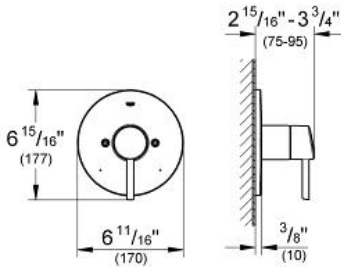

CONCETTO
Pressure Balance Valve Bathtub/
Shower Combo Faucet

MODEL # 35010EN1

Pure Freude
an Wasser

GROHE

Product Description:

CONCETTO

Pressure Balance Valve Bathtub/Shower Combo Faucet

Standard Specification:

- Head shower (27 545 000)
- 5 5/8" (182 mm) Tubular shower arm (27 414)
- **GROHE StarLight** finish
- For use with Grohsafe Rough-In Valve (35 015)
- Euphoria Shower Head (27 545), 2.5 gpm

Applicable Codes & Standards: