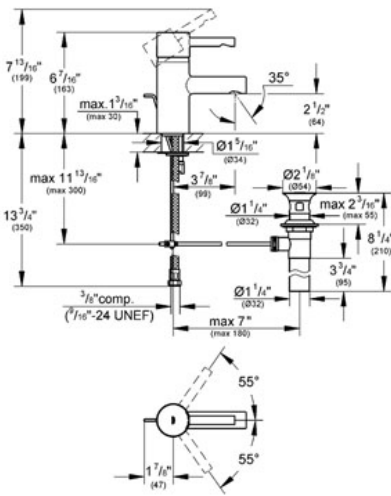

ESSENCE
Lavatory Centerset
MODEL # 32216

Pure Freude an Wasser

GROHE America, Inc | 200 North Gary Avenue, Suite G, Roselle, IL 60172
Phone: +1 (800) 444-7643 | Fax: +1 (800) 225-2778 | us-customerservice@grohe.com

Product Description:
Lavatory Centerset

- Standard Specification:**
- GROHE StarLight® finish
 - 1 1/4" pop-up waste set
 - Max Flow Rate 1.5 gpm (5.7 L/min)

- Applicable Codes & Standards:**
- Energy Policy Act of 1992
 - NSF 61
 - ASME A112.18.1/CSA B125.1
 - US Federal and State material regulations
 - EPA WaterSense®
 - ICC/ANSI A117.1
 - CalGreen