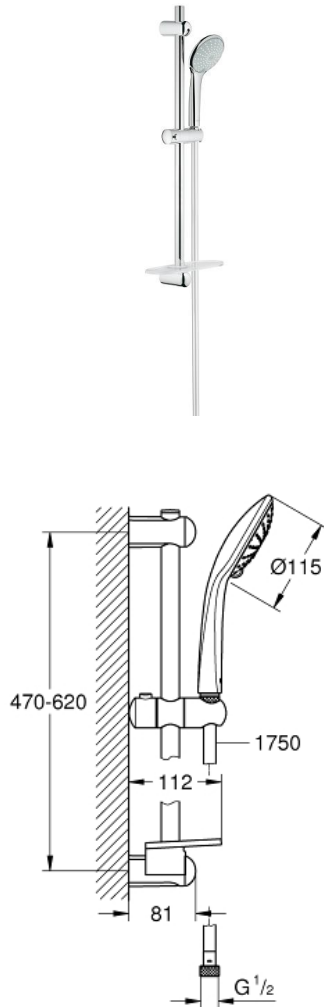

# EUPHORIA 110 DUO Shower Rail Set 2 Sprays

MODEL # 27242001

Pure Freude  
an Wasser

**GROHE**

**Product Description:**  
EUPHORIA 110 DUO  
Shower Rail Set 2 Sprays

**Standard Specification:**

- Consisting of:
- Euphoria hand shower (27 238 000)
- 24" shower bar (27 499 000)
- 69" Silverflex shower hose (28 388 000)
- **GROHE EasyReach** tray (27 596)
- 2.5 gpm (9.5 l/min) flow limiter
- **GROHE DreamSpray** perfect spray pattern
- **GROHE SprayDimmer** (flow rate reduction)
- **GROHE StarLight** chrome finish
- GROHE QuickFix (upper bracket adjustable for adaption to existing drilling holes)
- **SpeedClean** anti-lime system
- Inner WaterGuide for a longer life
- Twistfree to prevent hose from twisting
- Suitable for instantaneous heater
- Min. recommended pressure: 15 psi (1.0 bar)

**Applicable Codes & Standards:**

- Energy Policy Act of 1992
- ASME A112.18.1/CSA B125.1

**Color:**

- 27242001 StarLight Chrome