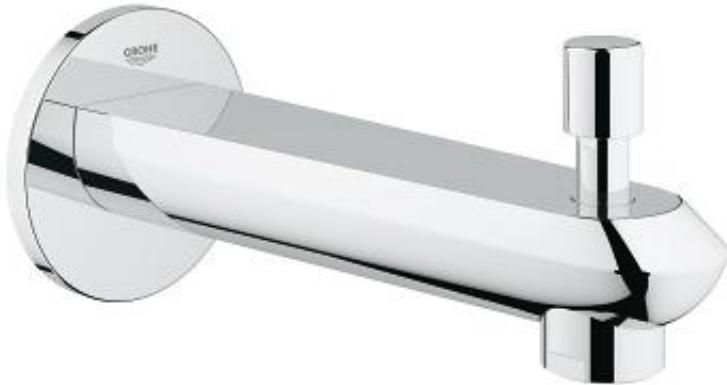

EURODISC COSMOPOLITAN Tub Spout

MODEL # 13283002

Pure Freude
an Wasser

ADA

Product Description:
EURODISC COSMOPOLITAN
Tub Spout

Standard Specification:

- Wall mount
- GROHE StarLight chrome finish
- Flow control
- Automatic diverter: bath/shower
- 1/2" NPT Female thread
- 6 11/16" (170 mm) spout reach

Applicable Codes & Standards:

- Energy Policy Act of 1992
- ASME A112.18.1/CSA B125.1
- ICC/ANSI A117.1

Color:

- 13283002 StarLight Chrome