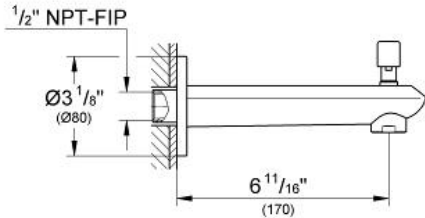

EURODISC COSMOPOLITAN Tub Spout

MODEL # 13283002

Pure Freude
an Wasser

ADA

Product Description:
EURODISC COSMOPOLITAN
Tub Spout

Standard Specification:

- Wall mount
- GROHE StarLight chrome finish
- Flow control
- Automatic diverter: bath/shower
- 1/2" NPT Female thread
- 6 11/16" (170 mm) spout reach