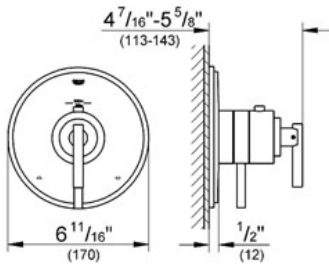

Pure Freude an Wasser

Product Description:
 Dual function thermostatic trim with control module

- Standard Specification:**
- GROHE StarLight® finish
 - GROHE TurboStat® technology
 - GROHE SilkMove®
 - For shower/tubs with non-diverter tub spout or for 2 shower outlet applications
 - Integrated volume control
 - 2-way diverter function
 - For use with GrohFlex™ universal rough-in box 35 026 000 sold separately
 - 6.3 gpm at 45 psi (bottom outlet)
 - 3.2 gpm at 45 psi (top outlet)
 - ABS trim plate

- Applicable Codes & Standards:**
- Energy Policy Act of 1992
 - ASME A112.18.1/CSA B125.1
 - ICC/ANSI A117.1

- Color:**
- 19849 000 chrome
 - 19849 EN0 Brushed Nickel