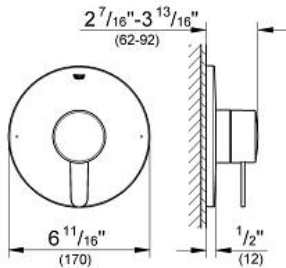

EUROPLUS Single Function Valve Trim Kit with Control Module

MODEL # 19880000

Pure Freude
an Wasser

GROHE

ADA

C

Product Description:

EUROPLUS

Single Function Valve Trim Kit with Control Module

Standard Specification:

- For shower only or shower/tub with diverter applications
- Integrated bypass option when used with diverter tub spout
- Requires GrohFlex universal rough-in box (35 026 000) (sold separately)
- **GROHE SilkMove**
- **GROHE StarLight** chrome finish
- 6.1 gpm (23 l/min) at 45 psi