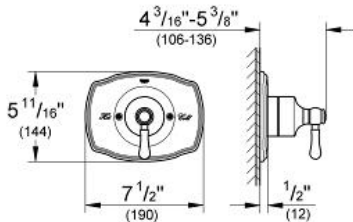

GROHTHERM 2000 AUTHENTIC Single Function Valve Trim Kit with Control Module

MODEL # 19843EN0

Pure Freude
an Wasser

GROHE

ADA

C

Product Description:

GROHTHERM 2000 AUTHENTIC

Single Function Valve Trim Kit with Control Module

Standard Specification:

- For shower only or shower/tub with diverter applications
- Integrated bypass option when used with diverter tub spout
- Requires GroFlex universal rough-in box (35 026 000) (sold separately)
- **GROHE SilkMove**
- **GROHE StarLight** finish
- 6.1 gpm (23 l/min) at 45 psi